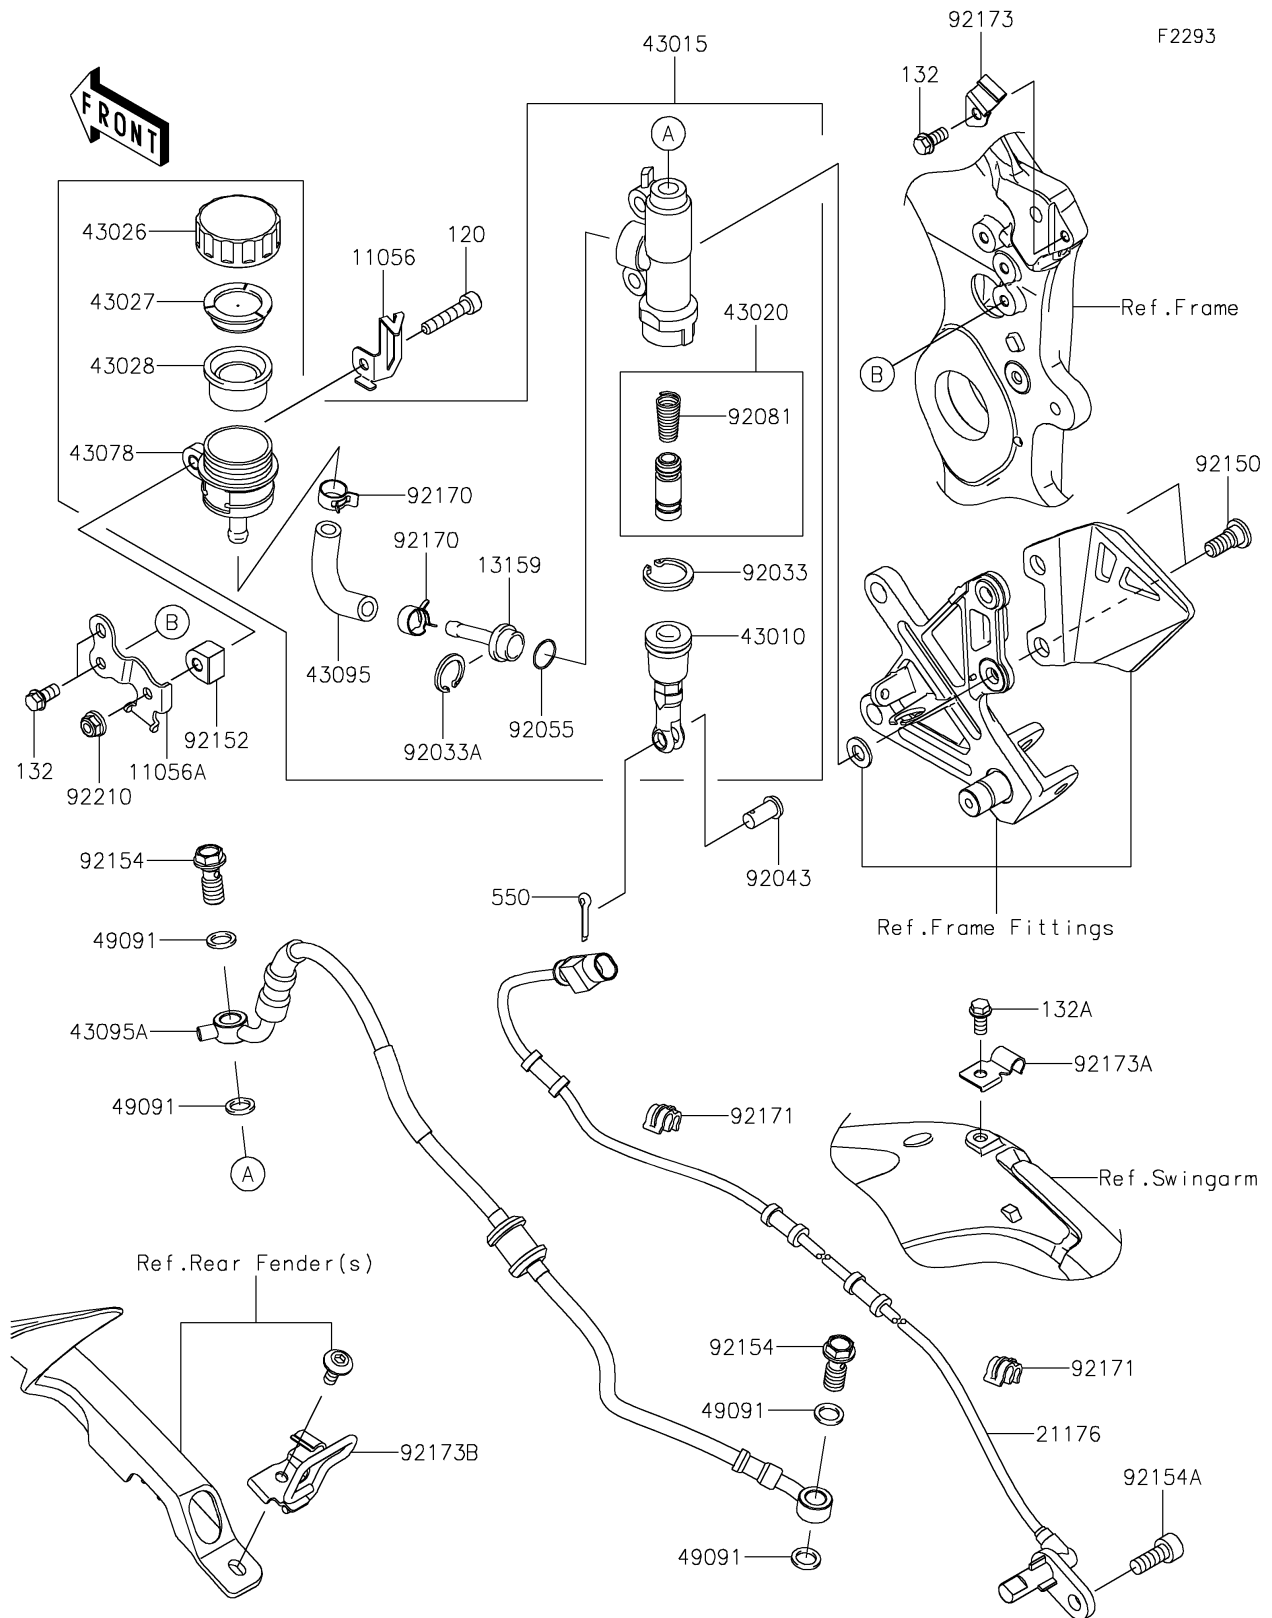

2020 Ninja® ZX™-10R KRT EDITION

PARTS DIAGRAM

Rear Master Cylinder