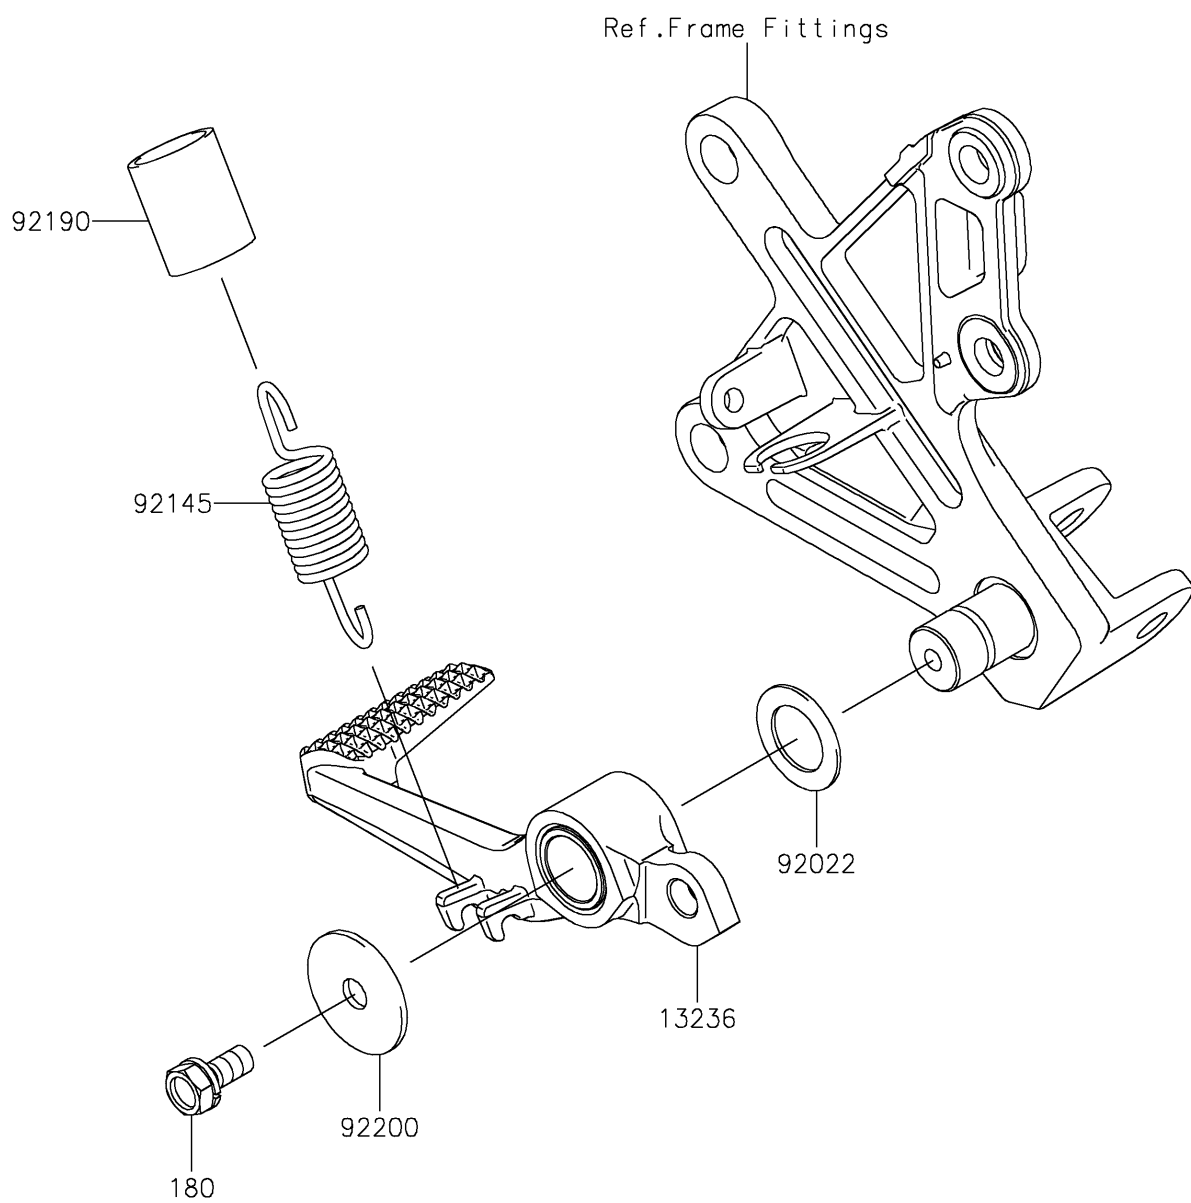

2019 NINJA[®] ZX[™]-10R

PARTS DIAGRAM

Brake Pedal/Torque Link

F2260

2019 NINJA® ZX™-10R

PARTS LIST

Brake Pedal/Torque Link

ITEM NAME

PART NUMBER

QUANTITY
