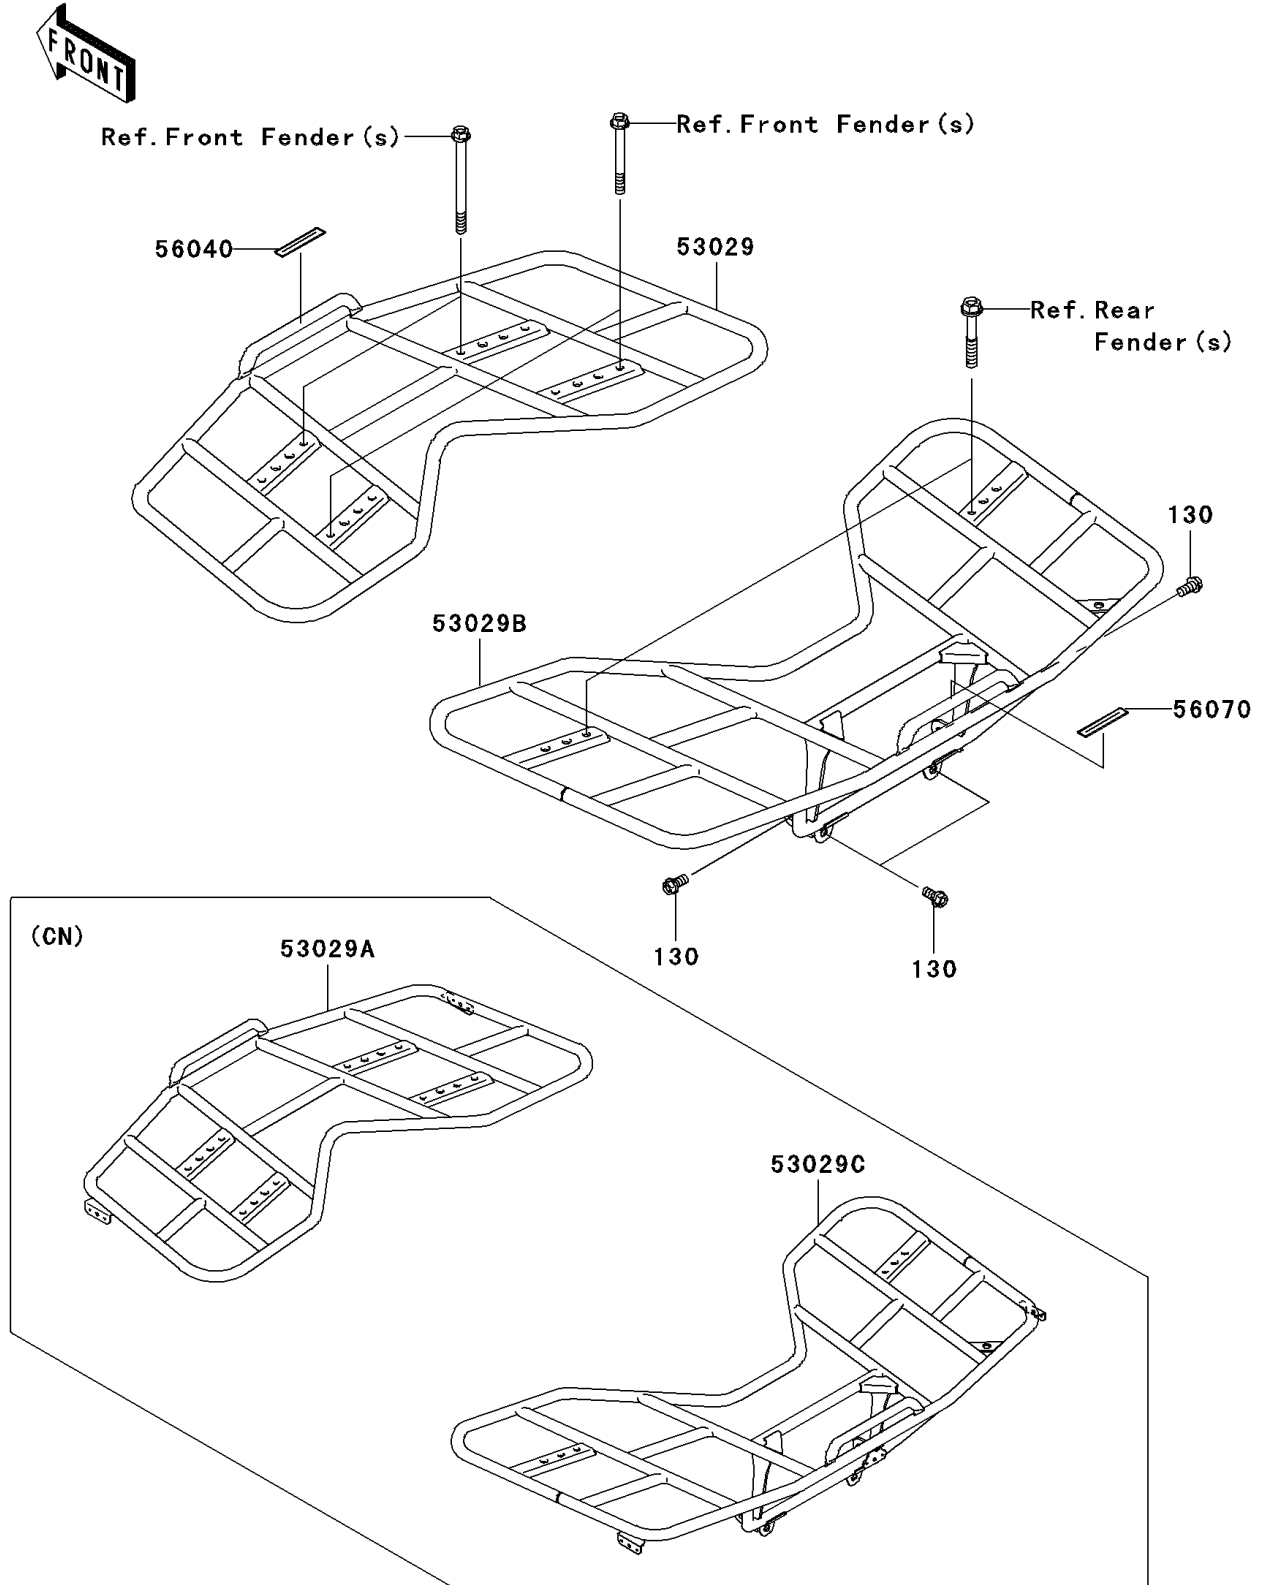

2006 Prairie 700 4x4 Team Green Special Edition

PARTS DIAGRAM

Carrier(s)

F2520

2006 Prairie 700 4x4 Team Green Special Edition

PARTS LIST

Carrier(s)

ITEM NAME

PART NUMBER

QUANTITY
