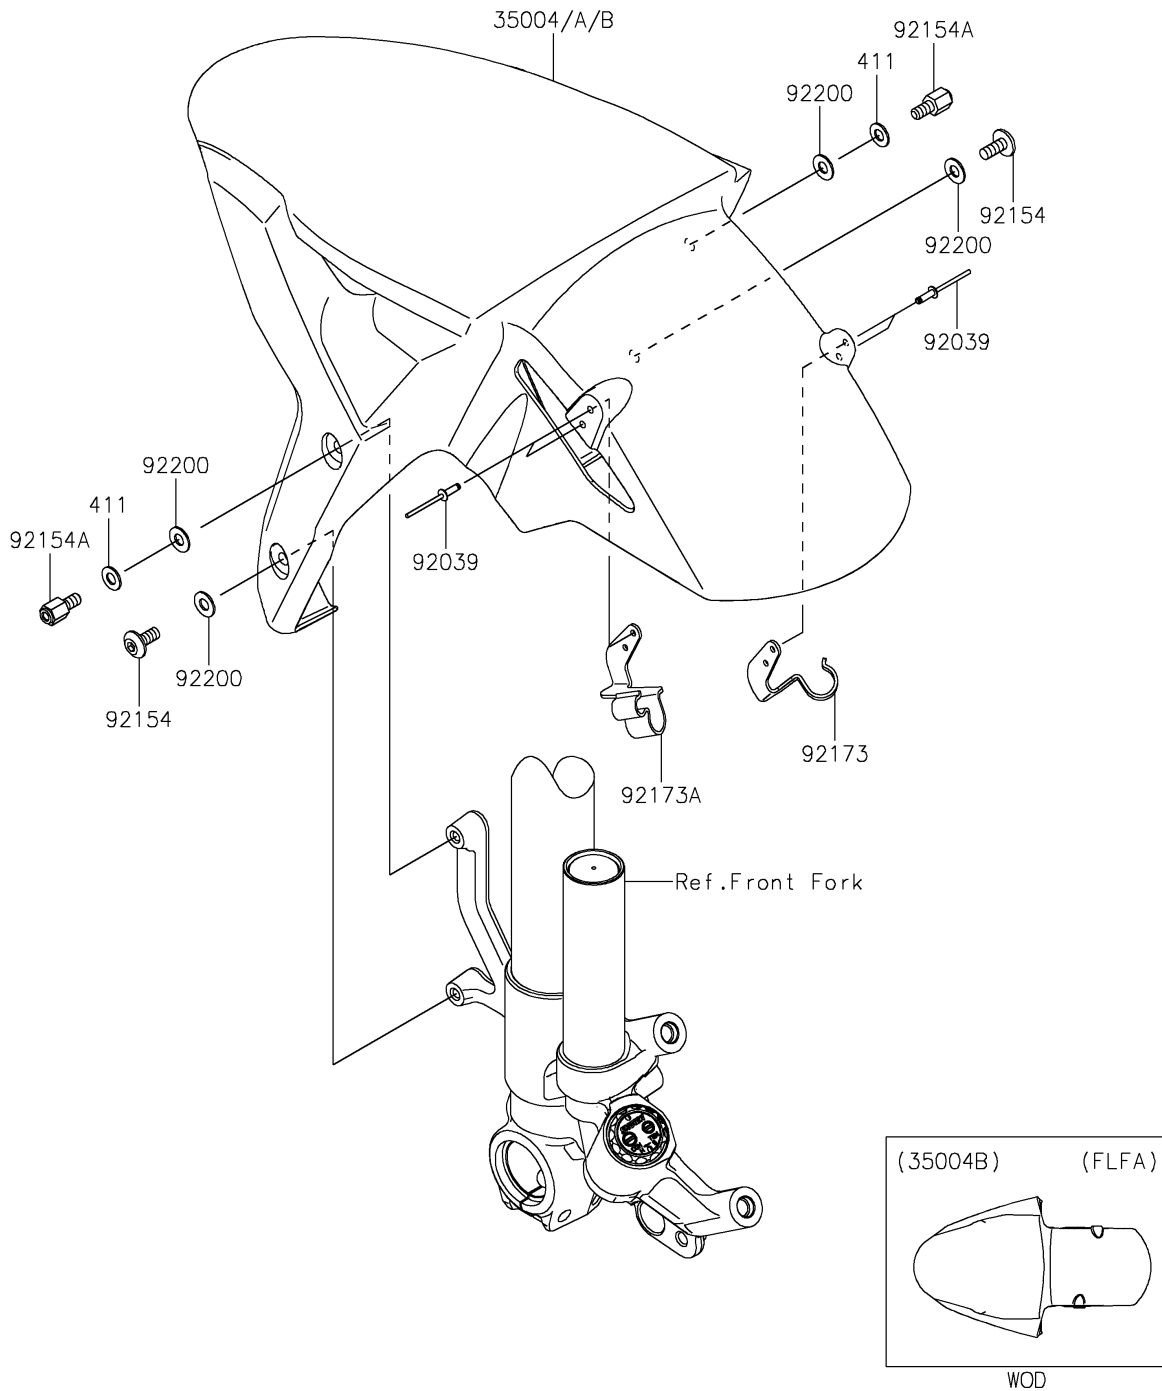

2019 NINJA® ZX™ -10R KRT

PARTS DIAGRAM

Front Fender(s)

F2171

2019 NINJA® ZX™-10R KRT

PARTS LIST

Front Fender(s)

ITEM NAME	PART NUMBER	QUANTITY
FENDER-FRONT,L.GREEN (Ref # 35004A)	35004-0362-777	1
WASHER-PLAIN,6MM (Ref # 411)	411AB0600	2
RIVET,3.2X9.5 (Ref # 92039)	92039-0752	4
BOLT,SOCKET,6X14 (Ref # 92154)	92154-1735	2
BOLT,6X12 (Ref # 92154A)	92154-1908	2
CLAMP,FENDER,RH (Ref # 92173)	92173-1481	1
CLAMP,FENDER,LH (Ref # 92173A)	92173-1493	1
WASHER,6.5X14X1 (Ref # 92200)	92200-1388	4