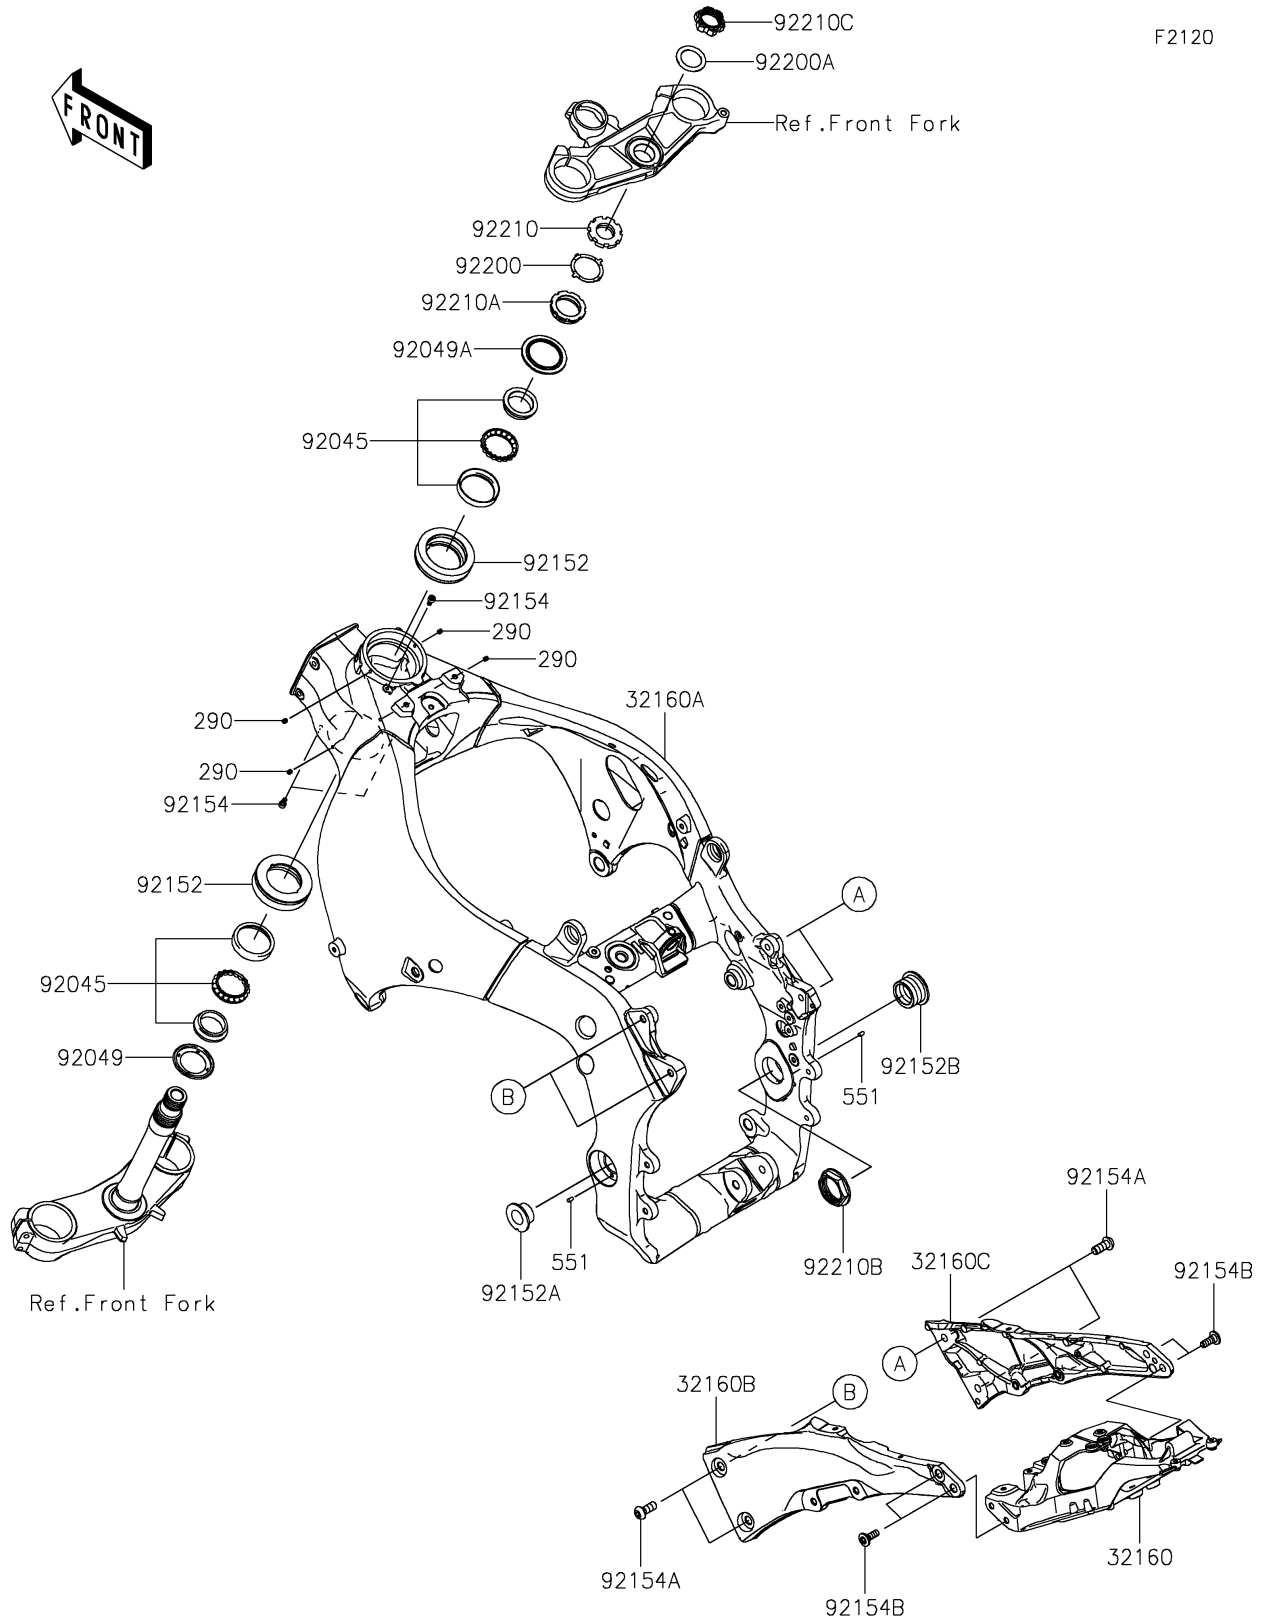

2019 NINJA® ZX™ -10R KRT

PARTS DIAGRAM

Frame

2019 NINJA® ZX™-10R KRT

PARTS LIST

Frame

ITEM NAME	PART NUMBER	QUANTITY
SCREW-SET-SOCKET,5X6 (Ref # 290)	290Q0506	4
FRAME-COMP,RR,CNT (Ref # 32160)	32160-0801	1
FRAME-COMP,MAIN (Ref # 32160A)	32160-0882	1
FRAME-COMP,RR,LH,F.S.BLACK (Ref # 32160B)	32160-0885-18R	1
FRAME-COMP,RR,RH,F.S.BLACK (Ref # 32160C)	32160-0886-18R	1
PIN-DOWEL (Ref # 551)	551R0408	2
BEARING-BALL,SF07A17PX1V1 (Ref # 92045)	92045-1384	2
SEAL-OIL,DS35X55X4 (Ref # 92049)	92049-0022	1
SEAL-OIL,43X55.5X8.6 (Ref # 92049A)	92049-0742	1
COLLAR,55X77X18.5 (Ref # 92152)	92152-2165	2
COLLAR,20.5X40X17.5 (Ref # 92152A)	92152-2300	1
COLLAR,30X47X24 (Ref # 92152B)	92152-2301	1
BOLT,SOCKET,5X10 (Ref # 92154)	92154-1642	3
BOLT,SOCKET,10X25 (Ref # 92154A)	92154-1900	4
BOLT,SOCKET,8X23 (Ref # 92154B)	92154-1901	4
WASHER (Ref # 92200)	92200-0036	1
WASHER,28.5X40X1.6 (Ref # 92200A)	92200-0595	1
NUT,35MM (Ref # 92210)	92210-0095	1
NUT,35MM (Ref # 92210A)	92210-0823	1
NUT,38MM (Ref # 92210B)	92210-1441	1
NUT,28MM (Ref # 92210C)	92210-1460	1