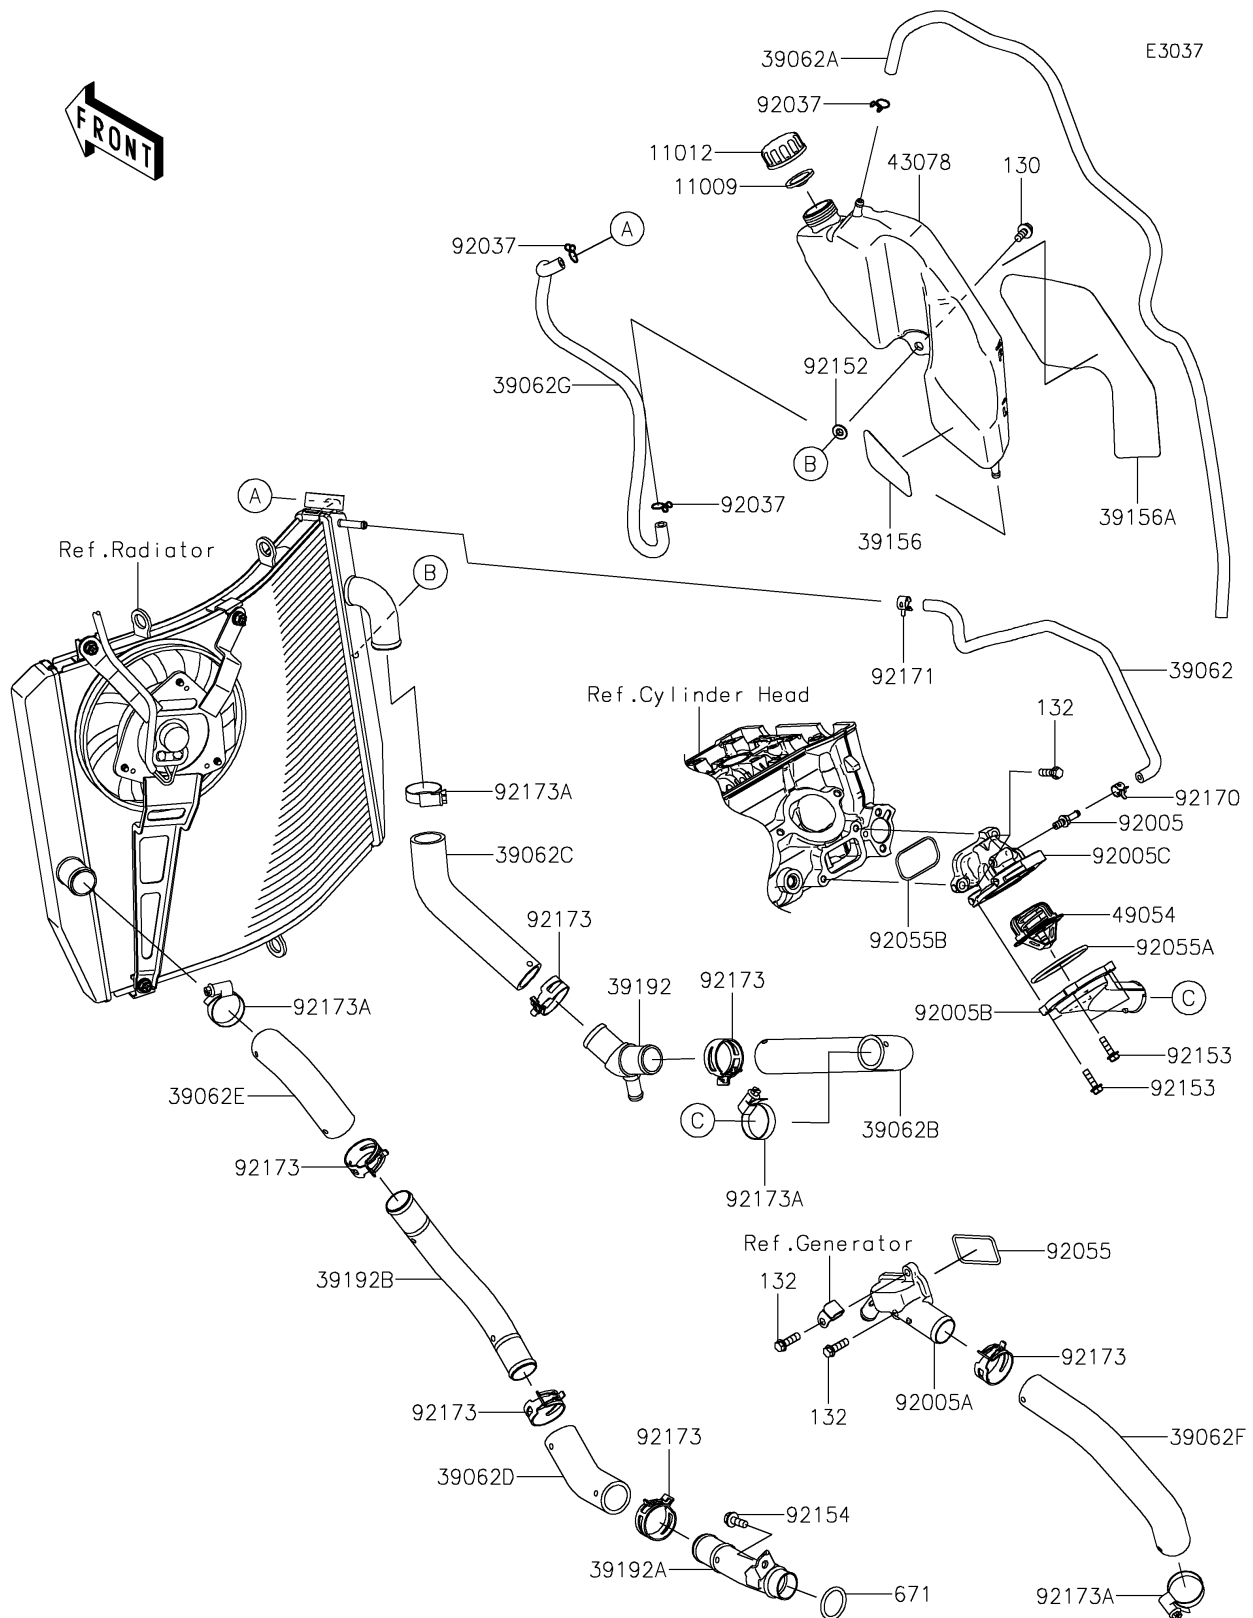

2019 NINJA[®] ZX[™]-10R KRT

PARTS DIAGRAM

Water Pipe

2019 NINJA® ZX™-10R KRT

PARTS LIST

Water Pipe

ITEM NAME	PART NUMBER	QUANTITY
GASKET,RESERVOIR TANK CAP (Ref # 11009)	11009-1145	1
CAP (Ref # 11012)	11012-1084	1
BOLT-FLANGED,6X14 (Ref # 130)	130BA0614	1
BOLT-FLANGED-SMALL,6X20 (Ref # 132)	132BC0620	4
HOSE,THERMO CASE-RADIATOR (Ref # 39062)	39062-0347	1
HOSE-COOLING,OVER FLOW (Ref # 39062A)	39062-0729	1
HOSE,THERMO CAP-3WAY PIPE (Ref # 39062B)	39062-0734	1
HOSE,3WAY PIPE-RADIATOR (Ref # 39062C)	39062-0735	1
HOSE,PIPE(RAD.)-PIPE(W/PUMP) (Ref # 39062D)	39062-0736	1
HOSE,RADIATOR-PIPE(WATER PUMP) (Ref # 39062E)	39062-0737	1
HOSE,WATER PUMP-FITTING (Ref # 39062F)	39062-0738	1
HOSE-COOLING,RETURN (Ref # 39062G)	39062-0778	1
PAD (Ref # 39156)	39156-1965	1
PAD (Ref # 39156A)	39156-1989	1
PIPE,3WAY (Ref # 39192)	39192-0614	1
PIPE,TUBE(RADIATOR)-WATER PUMP (Ref # 39192A)	39192-0617	1
PIPE,TUBE(RADIATOR)-TUBE(PUMP) (Ref # 39192B)	39192-0618	1
RESERVOIR (Ref # 43078)	43078-0581	1
THERMOSTAT (Ref # 49054)	49054-0004	1
O RING,25MM (Ref # 671)	671B2525	1
FITTING (Ref # 92005)	92005-0826	1
FITTING (Ref # 92005A)	92005-0837	1
FITTING,THERMO CAP (Ref # 92005B)	92005-0880	1
FITTING,THERMO CASE (Ref # 92005C)	92005-0901	1
CLAMP,TUBE (Ref # 92037)	92037-147	3
RING-O (Ref # 92055)	92055-0209	1
RING-O,53.5X2.6 (Ref # 92055A)	92055-0831	1
RING-O,27.6X49.6X1.9 (Ref # 92055B)	92055-0913	1
COLLAR (Ref # 92152)	92152-1414	1

2019 NINJA® ZX™-10R KRT

PARTS LIST

Water Pipe

ITEM NAME	PART NUMBER	QUANTITY
BOLT,FLANGED,5X18 (Ref # 92153)	92153-1588	4
BOLT,FLANGED-SMALL,6X16 (Ref # 92154)	92154-1893	1
CLAMP (Ref # 92170)	92170-1493	1
CLAMP (Ref # 92171)	92171-0719	1
CLAMP,34MM (Ref # 92173)	92173-1360	6
CLAMP (Ref # 92173A)	92173-1548	4