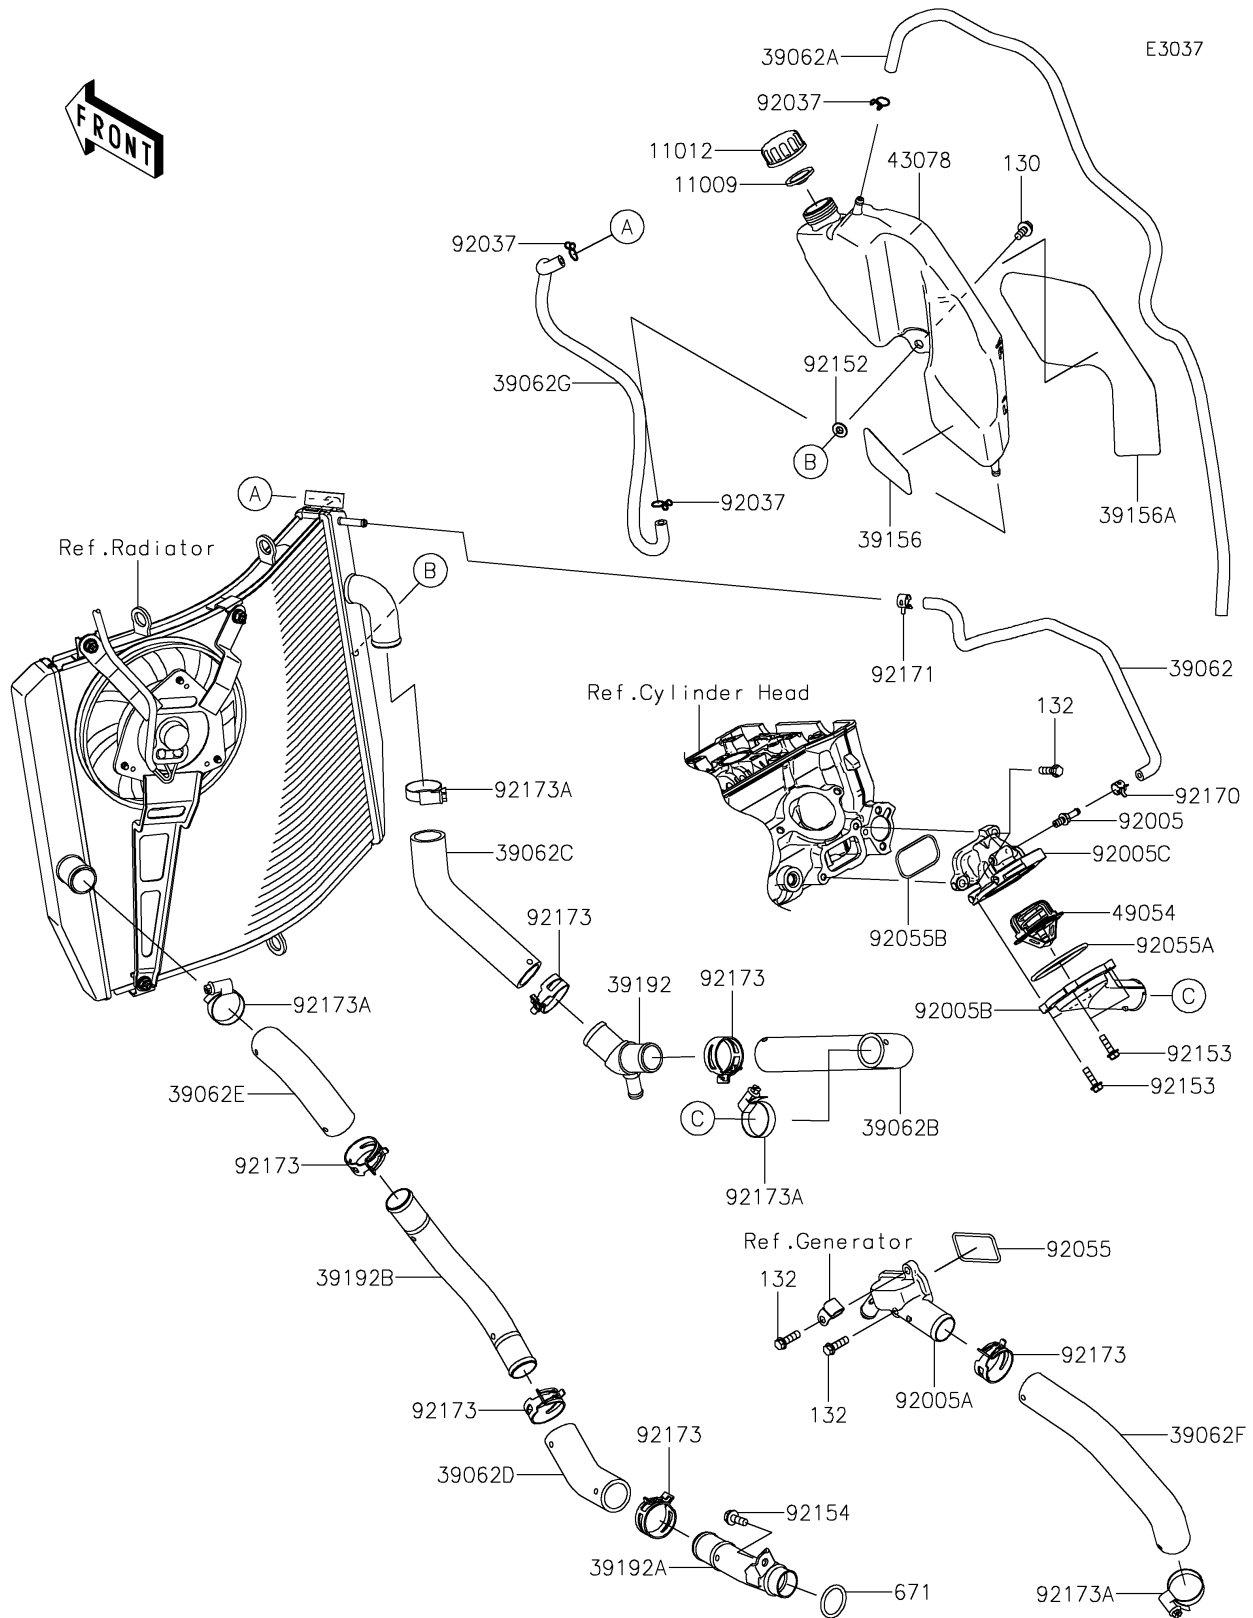

2020 Ninja® ZX™-10R KRT EDITION

PARTS DIAGRAM

Water Pipe

2020 Ninja® ZX™-10R KRT EDITION

PARTS LIST

Water Pipe

ITEM NAME	PART NUMBER	QUANTITY
-----------	-------------	----------
