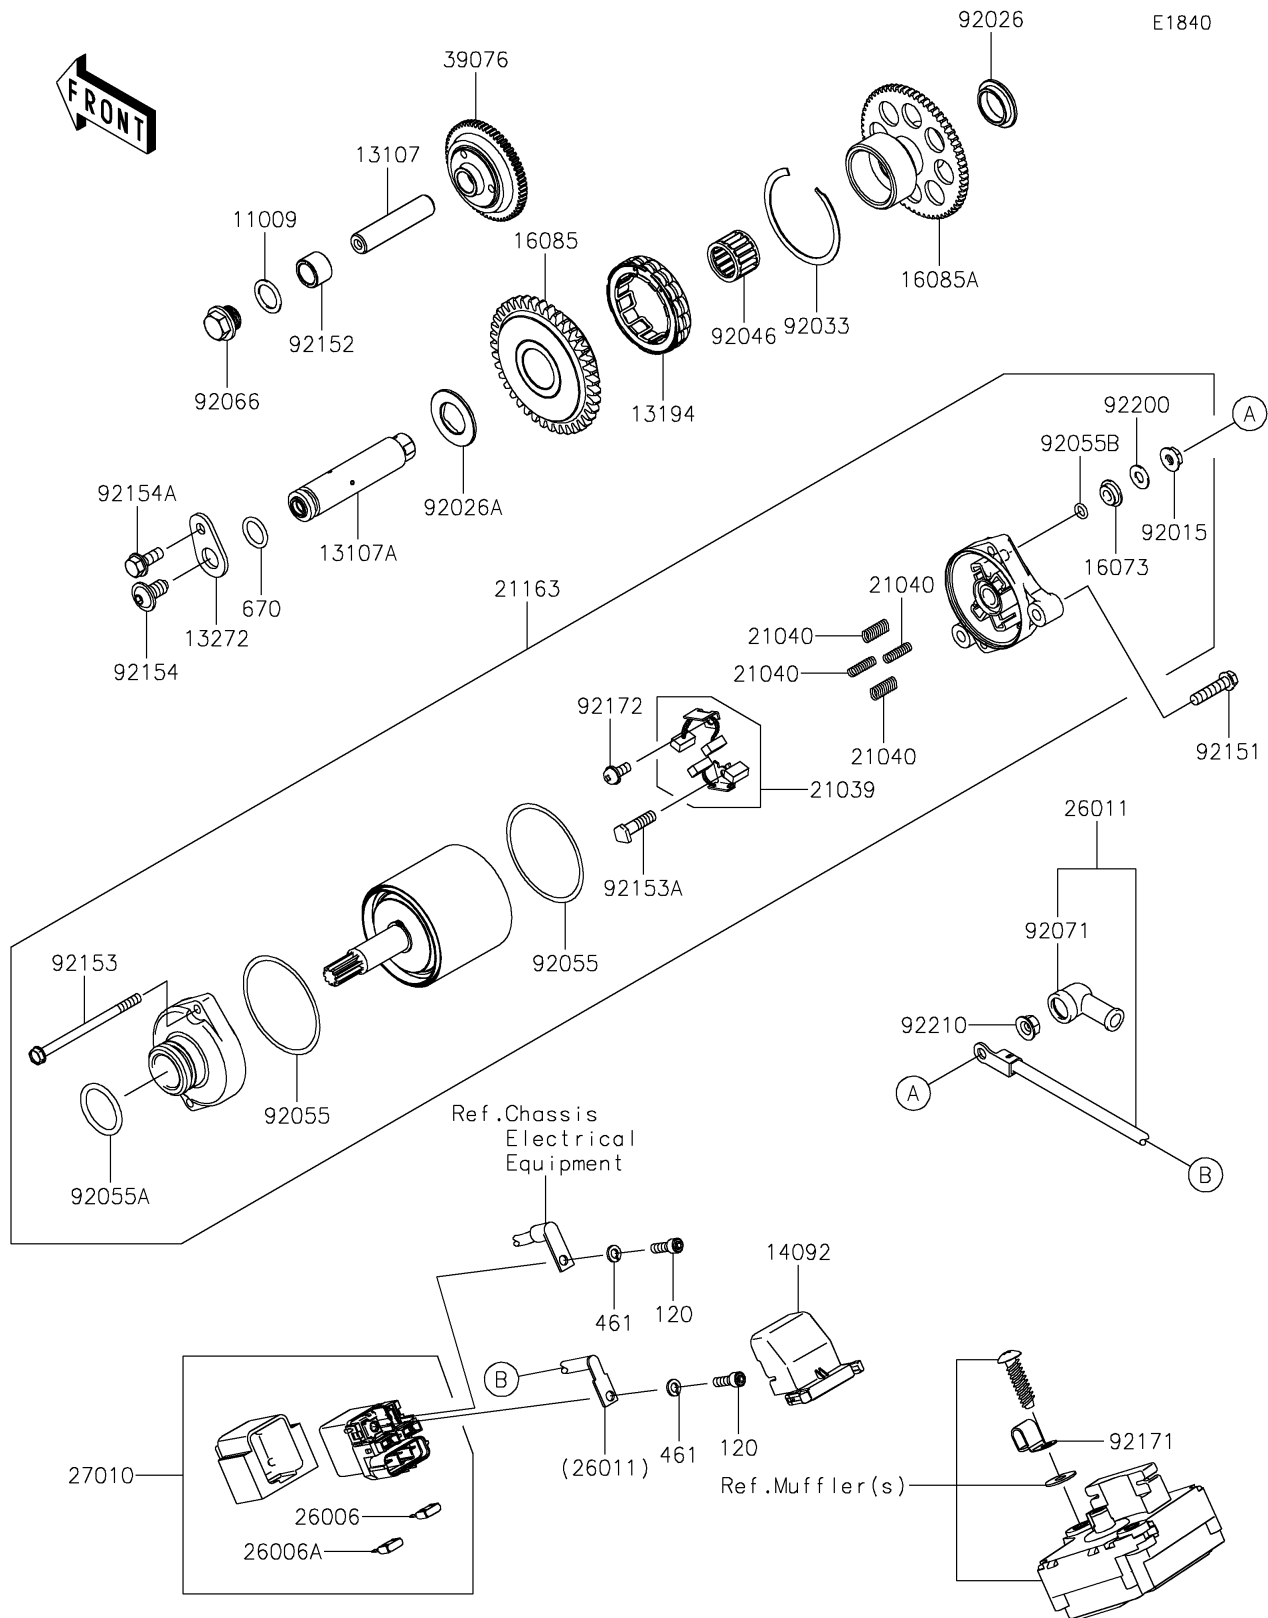

2019 NINJA[®] ZX[™]-10R

PARTS DIAGRAM

Starter Motor

2019 NINJA® ZX™ -10R

PARTS LIST

Starter Motor

ITEM NAME

PART NUMBER

QUANTITY
