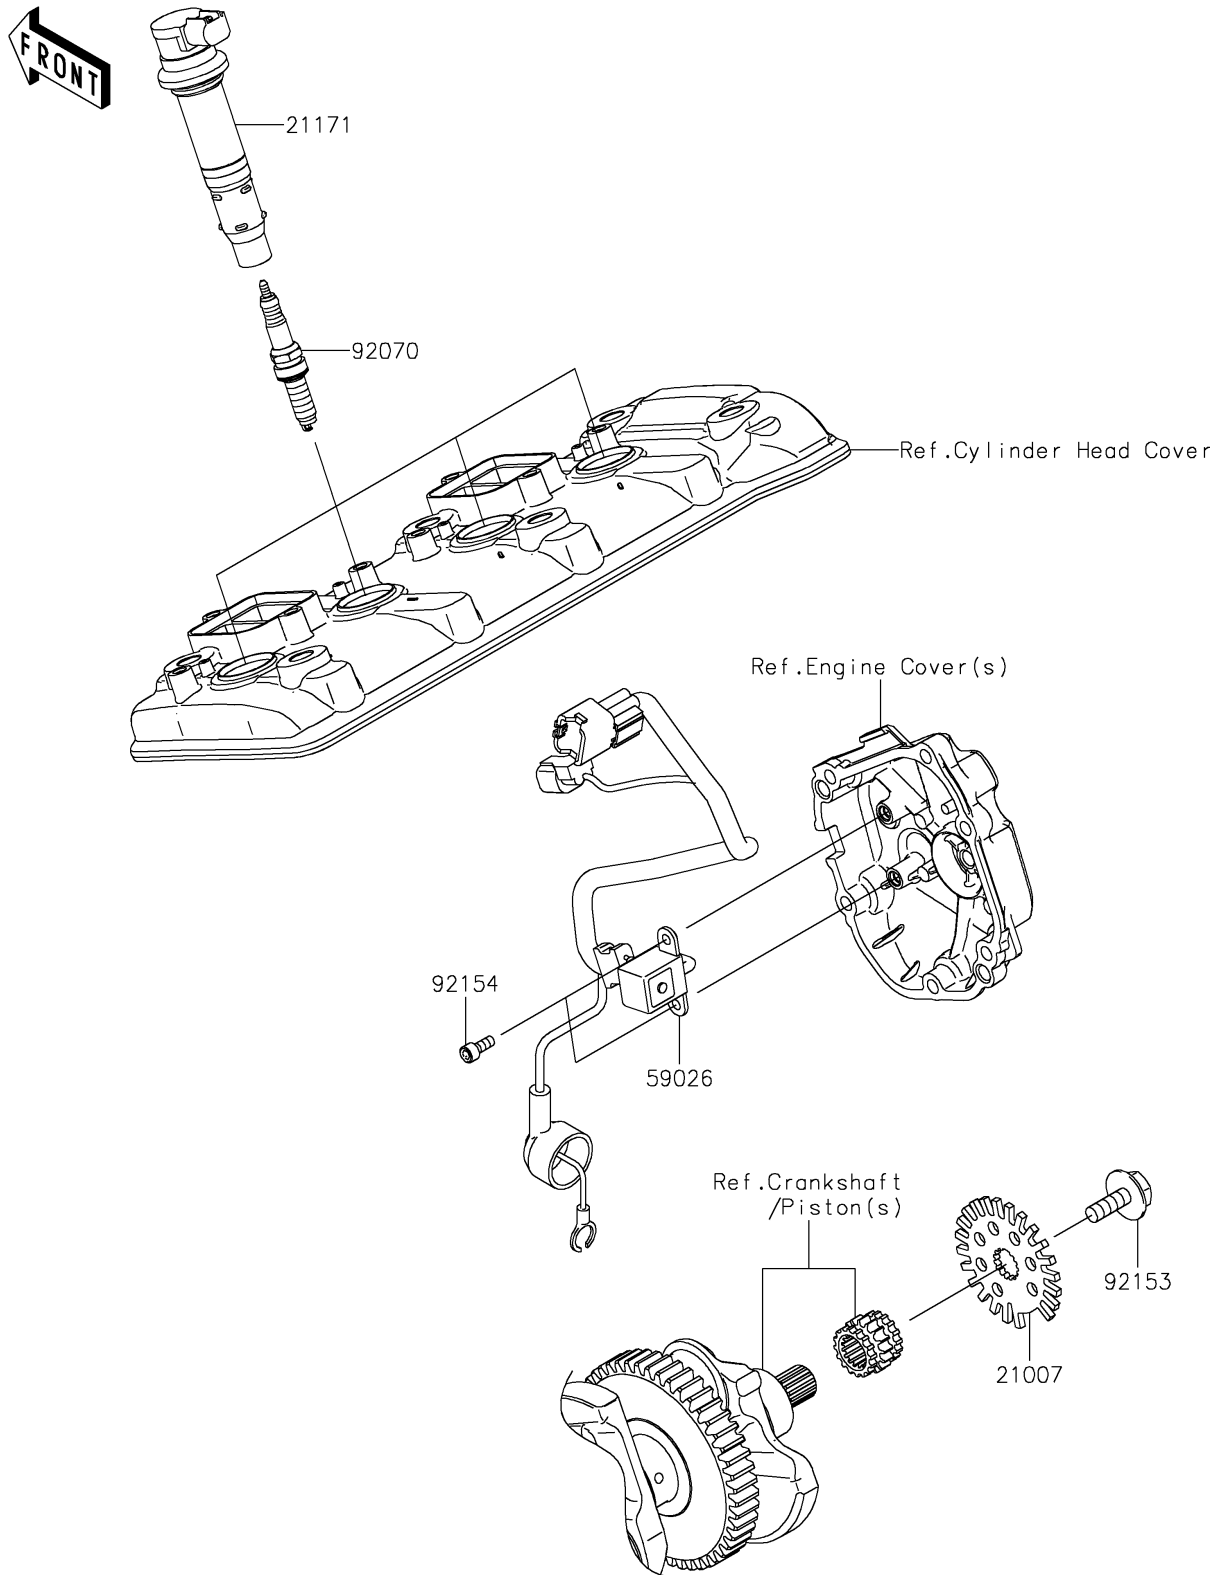

2019 NINJA[®] ZX[™]-10R KRT

PARTS DIAGRAM

Ignition System

E1830

2019 NINJA® ZX™-10R KRT

PARTS LIST

Ignition System

ITEM NAME	PART NUMBER	QUANTITY
ROTOR,PULSING (Ref # 21007)	21007-0019	1
COIL-ASSY-IGNITION (Ref # 21171)	21171-0756	4
COIL-PULSING (Ref # 59026)	59026-0044	1
PLUG-SPARK,SILMAR9B9(NGK) (Ref # 92070)	92070-0047	4
BOLT,FLANGED,8X23 (Ref # 92153)	92153-0549	1
BOLT,SOCKET,5X12 (Ref # 92154)	92154-0503	2