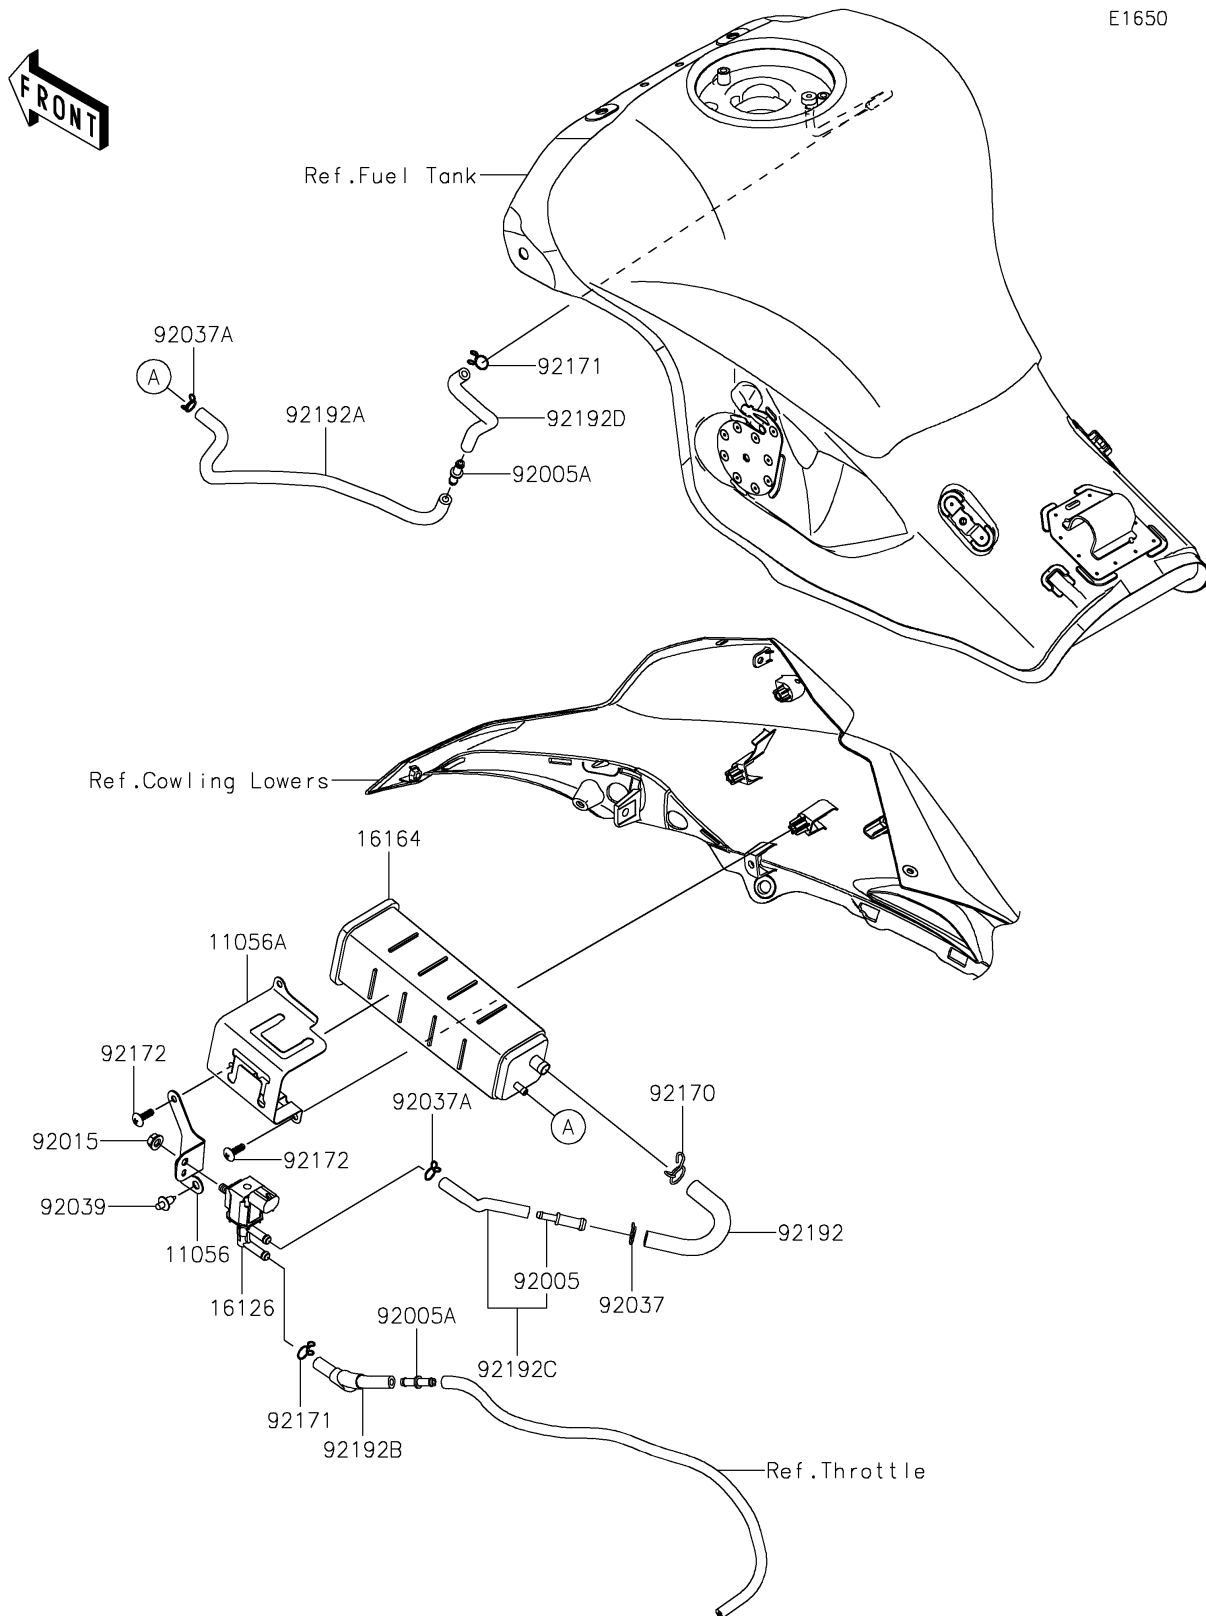

2019 NINJA® ZX™-10R

PARTS DIAGRAM

Fuel Evaporative System(CA)

E1650

2019 NINJA® ZX™-10R

PARTS LIST

Fuel Evaporative System(CA)

ITEM NAME

PART NUMBER

QUANTITY
