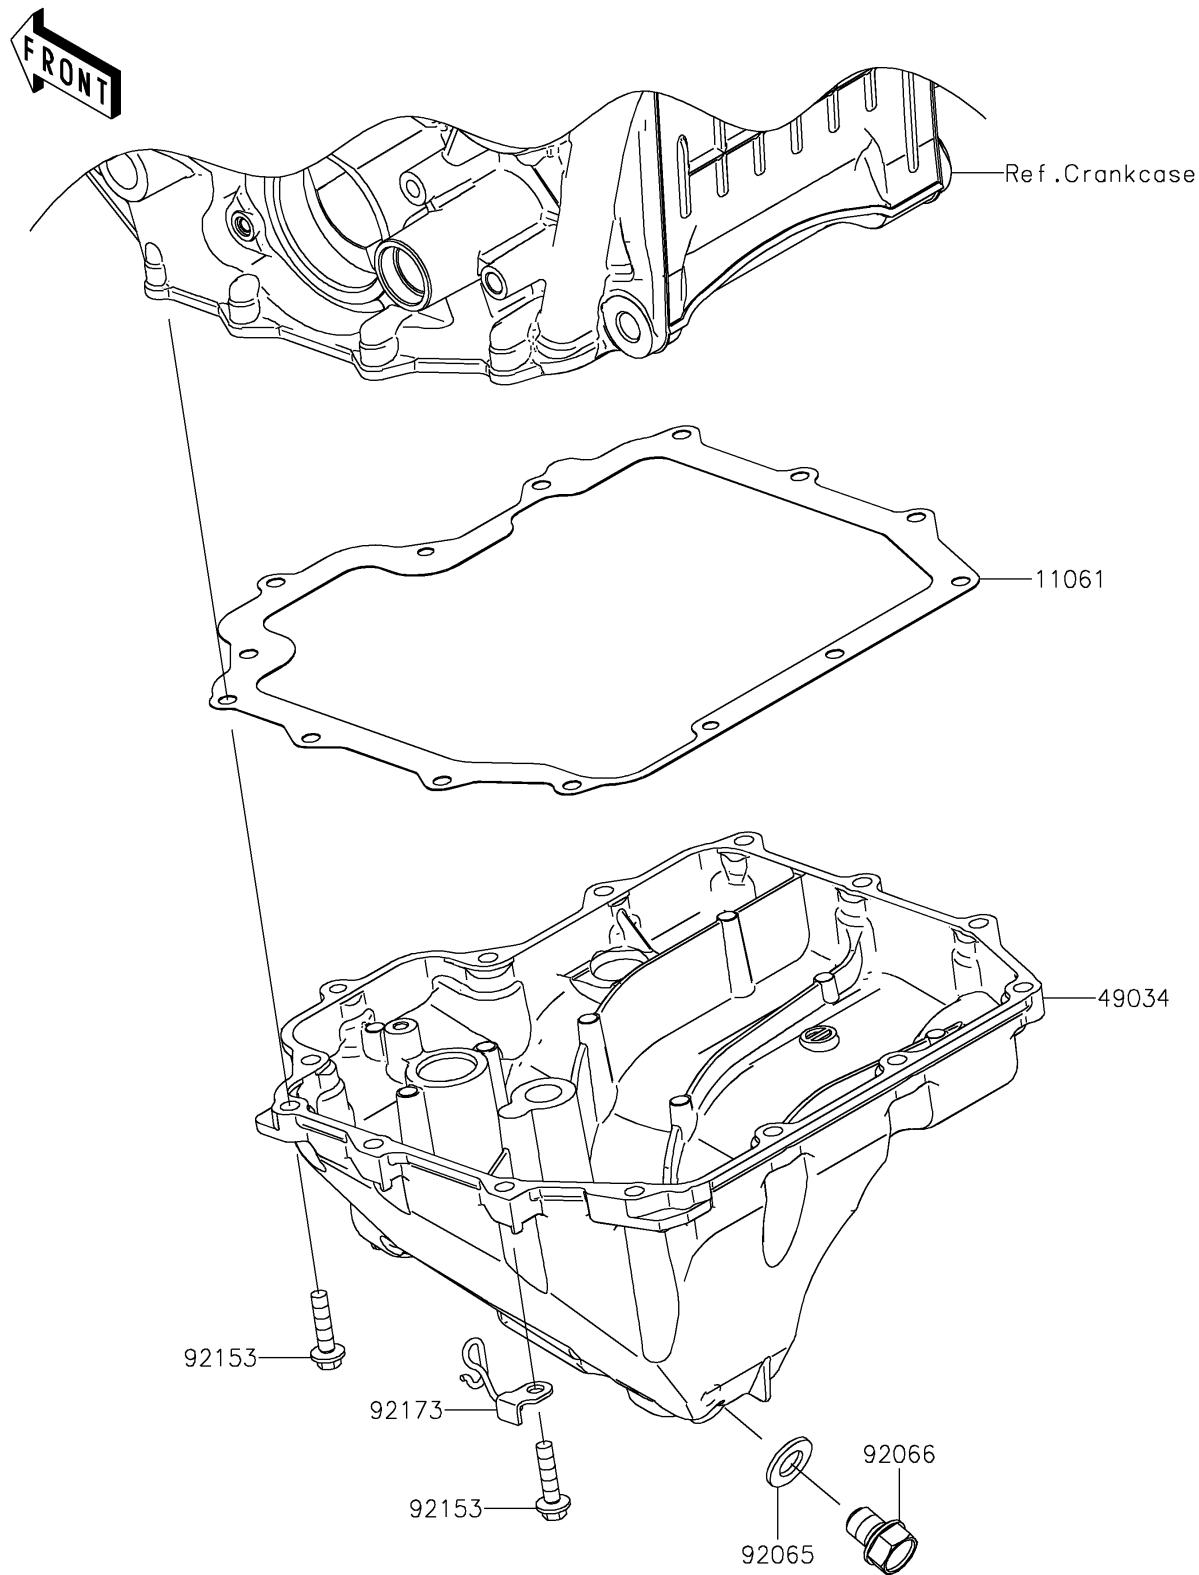

2020 Ninja[®] ZX[™]-10R KRT EDITION

PARTS DIAGRAM

Oil Pan

E1434

2020 Ninja® ZX™-10R KRT EDITION

Kawasaki
Let the Good Times Roll®

PARTS LIST

Oil Pan

ITEM NAME	PART NUMBER	QUANTITY
-----------	-------------	----------
