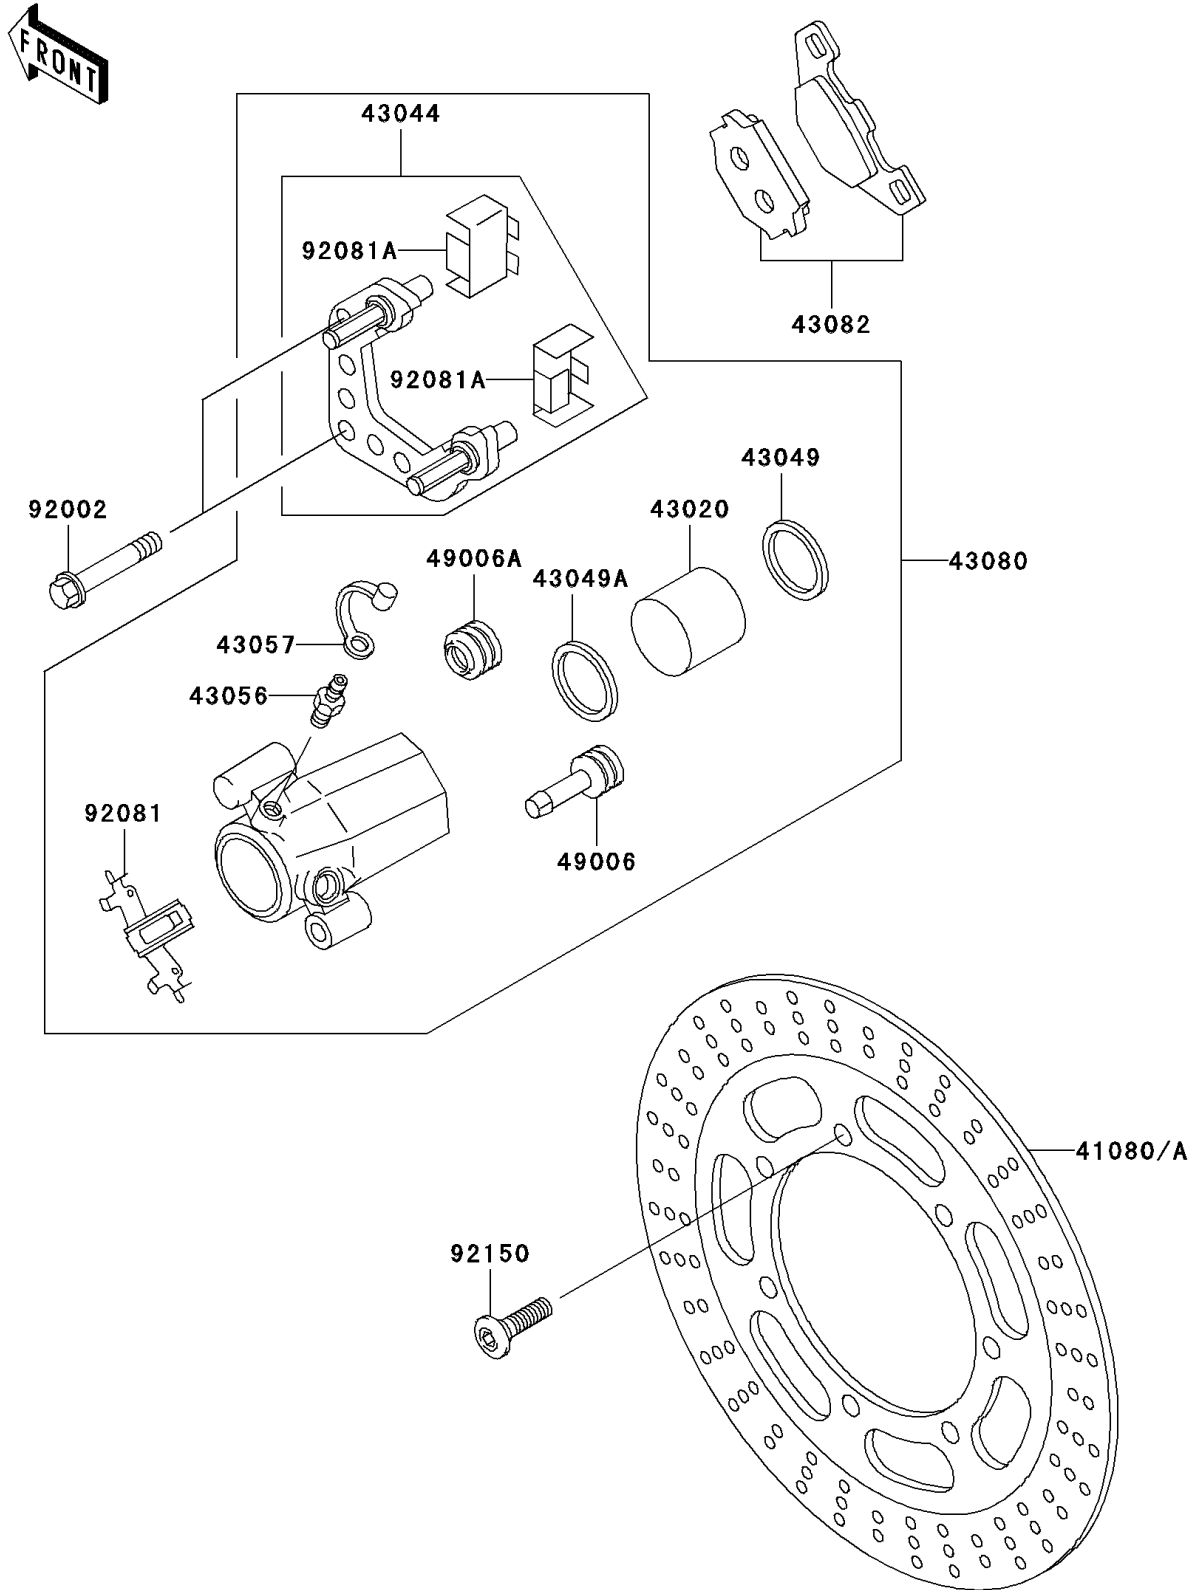

2007 Vulcan 500 LTD

PARTS DIAGRAM

Front Brake

F2292

2007 Vulcan 500 LTD

PARTS LIST

Front Brake

ITEM NAME

PART NUMBER

QUANTITY
