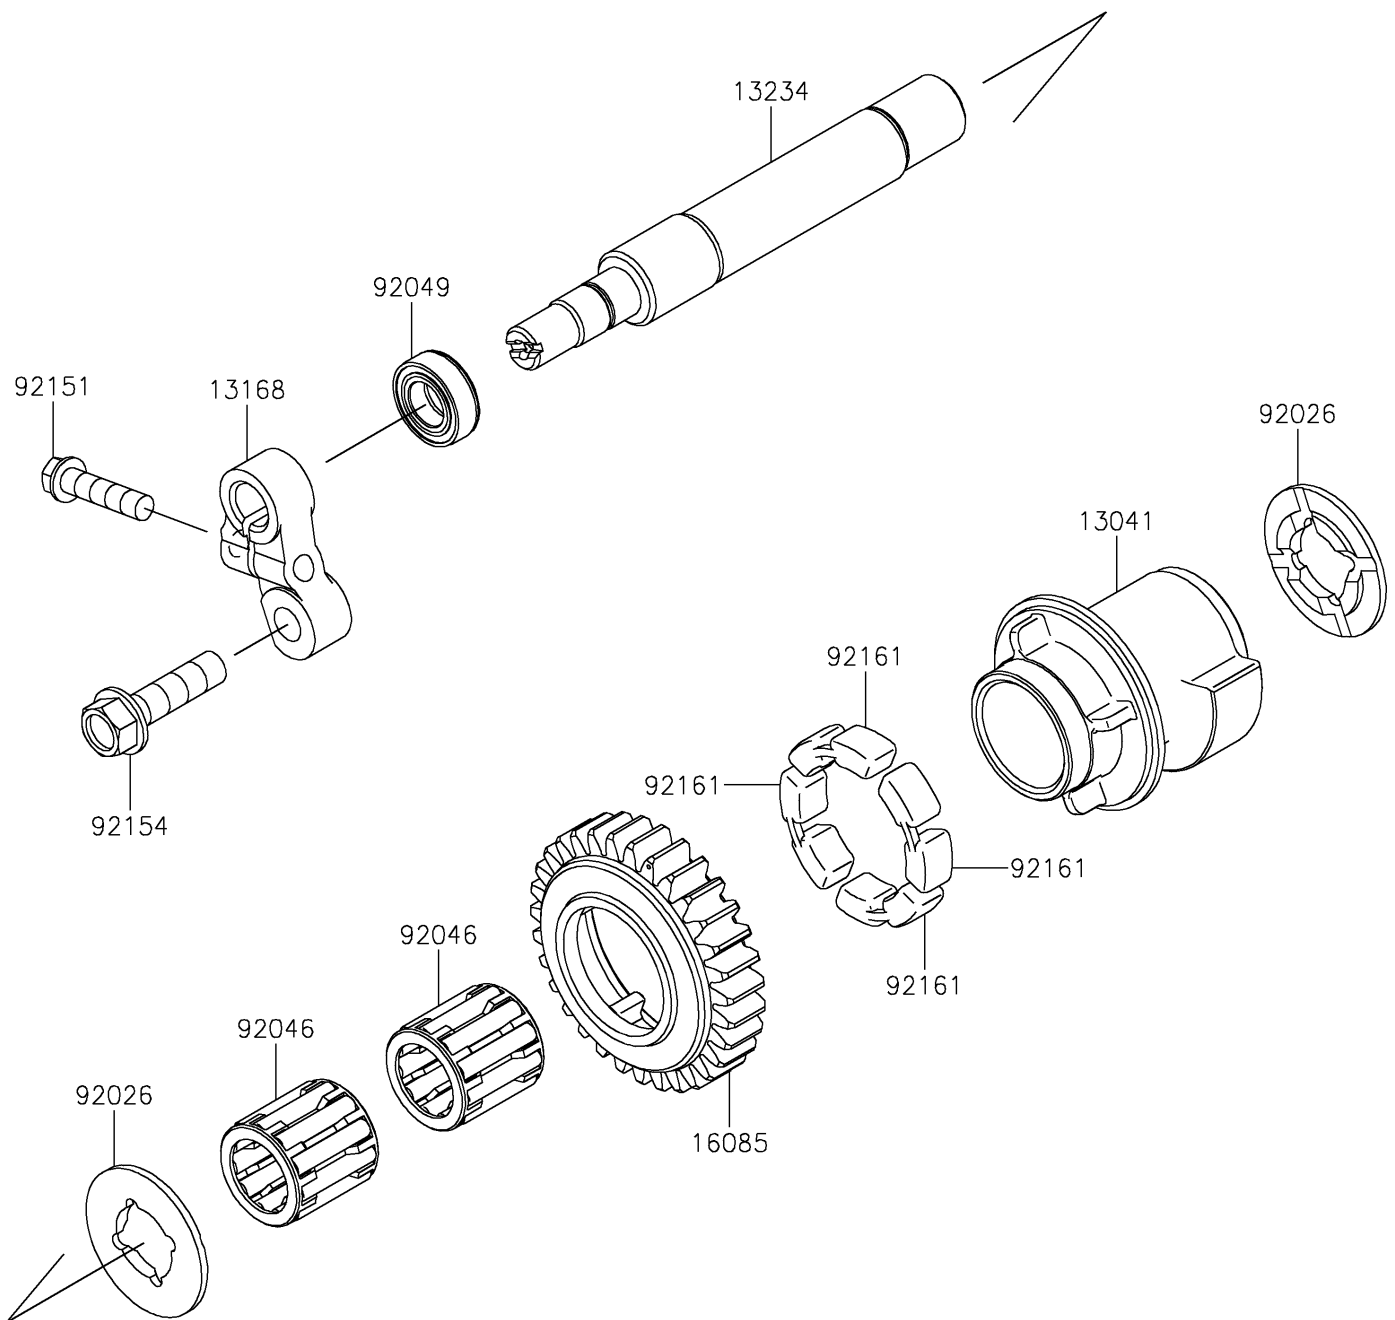

2019 NINJA[®] ZX[™]-10R KRT

PARTS DIAGRAM

Balancer

E1323

2019 NINJA® ZX™ -10R KRT

PARTS LIST

Balancer

| ITEM NAME | PART NUMBER | QUANTITY |
|---|-------------|----------|
| BALANCER (Ref # 13041) | 13041-0553 | 1 |
| LEVER,BACKLASH ADJUSTMENT (Ref # 13168) | 13168-0831 | 1 |
| SHAFT-COMP (Ref # 13234) | 13234-0589 | 1 |
| GEAR,BALANCER,31T (Ref # 16085) | 16085-0684 | 1 |
| SPACER (Ref # 92026) | 92026-0082 | 2 |
| BEARING-NEEDLE (Ref # 92046) | 92046-1266 | 2 |
| SEAL-OIL (Ref # 92049) | 92049-0720 | 1 |
| BOLT,FLANGED-SMALL,6X25 (Ref # 92151) | 92151-1930 | 1 |
| BOLT,FLANGED,8X30 (Ref # 92154) | 92154-1796 | 1 |
| DAMPER (Ref # 92161) | 92161-1055 | 4 |