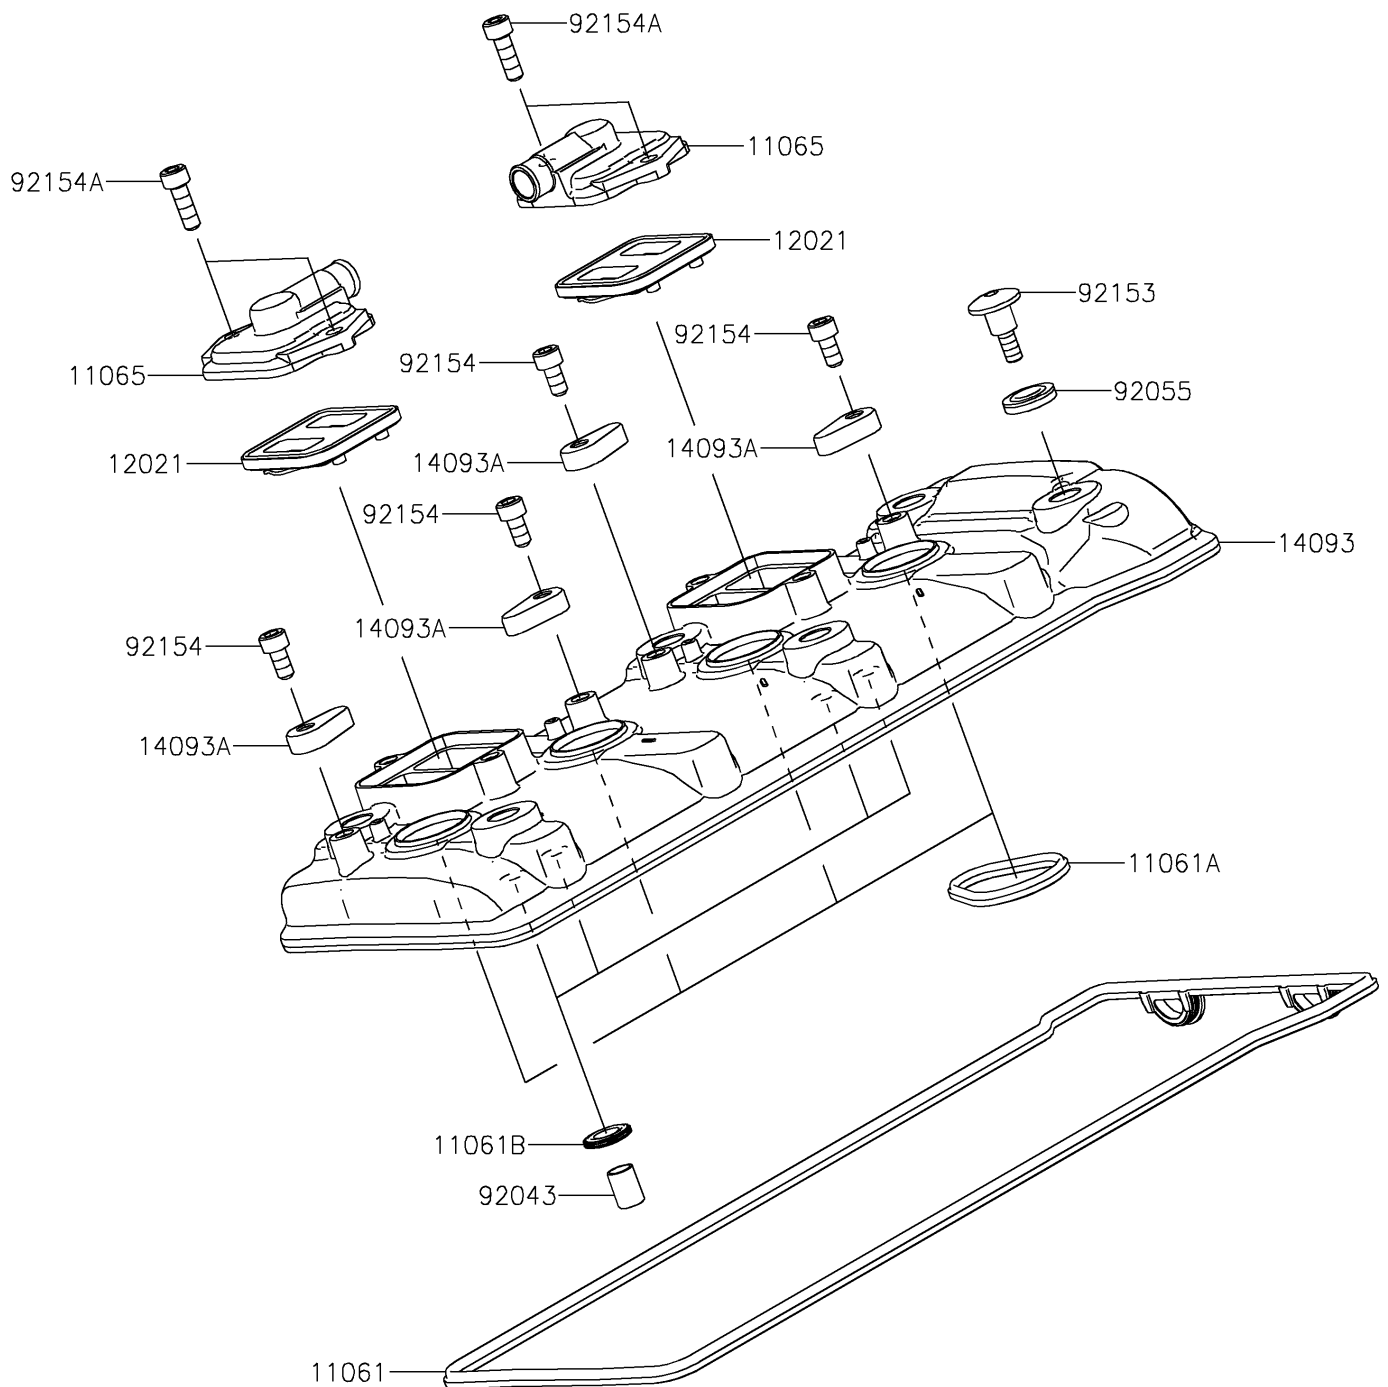

# 2019 NINJA<sup>®</sup> ZX<sup>™</sup>-10R KRT

## PARTS DIAGRAM Cylinder Head Cover

E1112

## PARTS LIST

### Cylinder Head Cover

ITEM NAME	PART NUMBER	QUANTITY
GASKET,HEAD COVER (Ref # 11061)	11061-1290	1
GASKET,PLUG HOLE (Ref # 11061A)	11061-1291	4
GASKET (Ref # 11061B)	11061-1292	4
CAP (Ref # 11065)	11065-0360	2
VALVE-ASSY-REED (Ref # 12021)	12021-0021	2
COVER,HEAD (Ref # 14093)	14093-0760	1
COVER (Ref # 14093A)	14093-0770	4
PIN,DOWEL,10X14 (Ref # 92043)	92043-1037	4
RING-O (Ref # 92055)	92055-0785	6
BOLT,SOCKET,6X22.5 (Ref # 92153)	92153-1779	6
BOLT,SOCKET,6X12 (Ref # 92154)	92154-1820	4
BOLT,SOCKET,6X18 (Ref # 92154A)	92154-1832	4