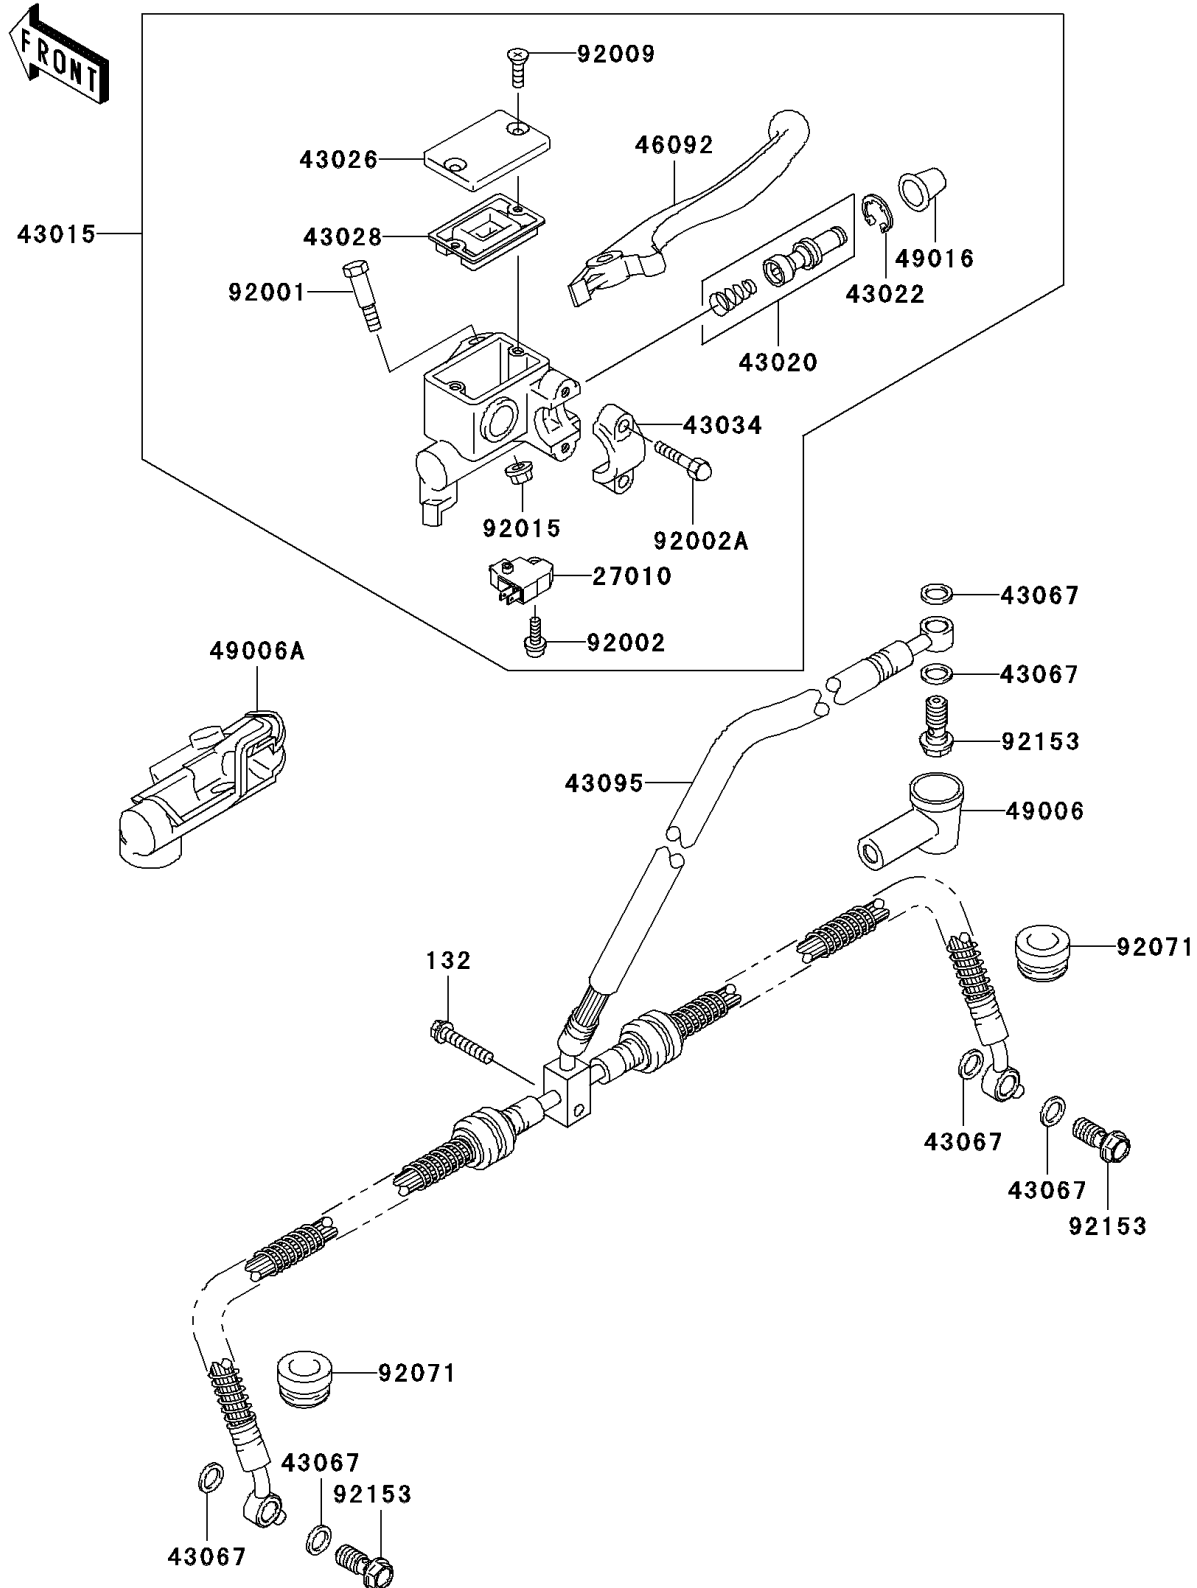

2006 Prairie 700 4x4 Team Green Special Edition

PARTS DIAGRAM Front Master Cylinder

F2291

2006 Prairie 700 4x4 Team Green Special Edition

PARTS LIST

Front Master Cylinder

ITEM NAME	PART NUMBER	QUANTITY
-----------	-------------	----------
