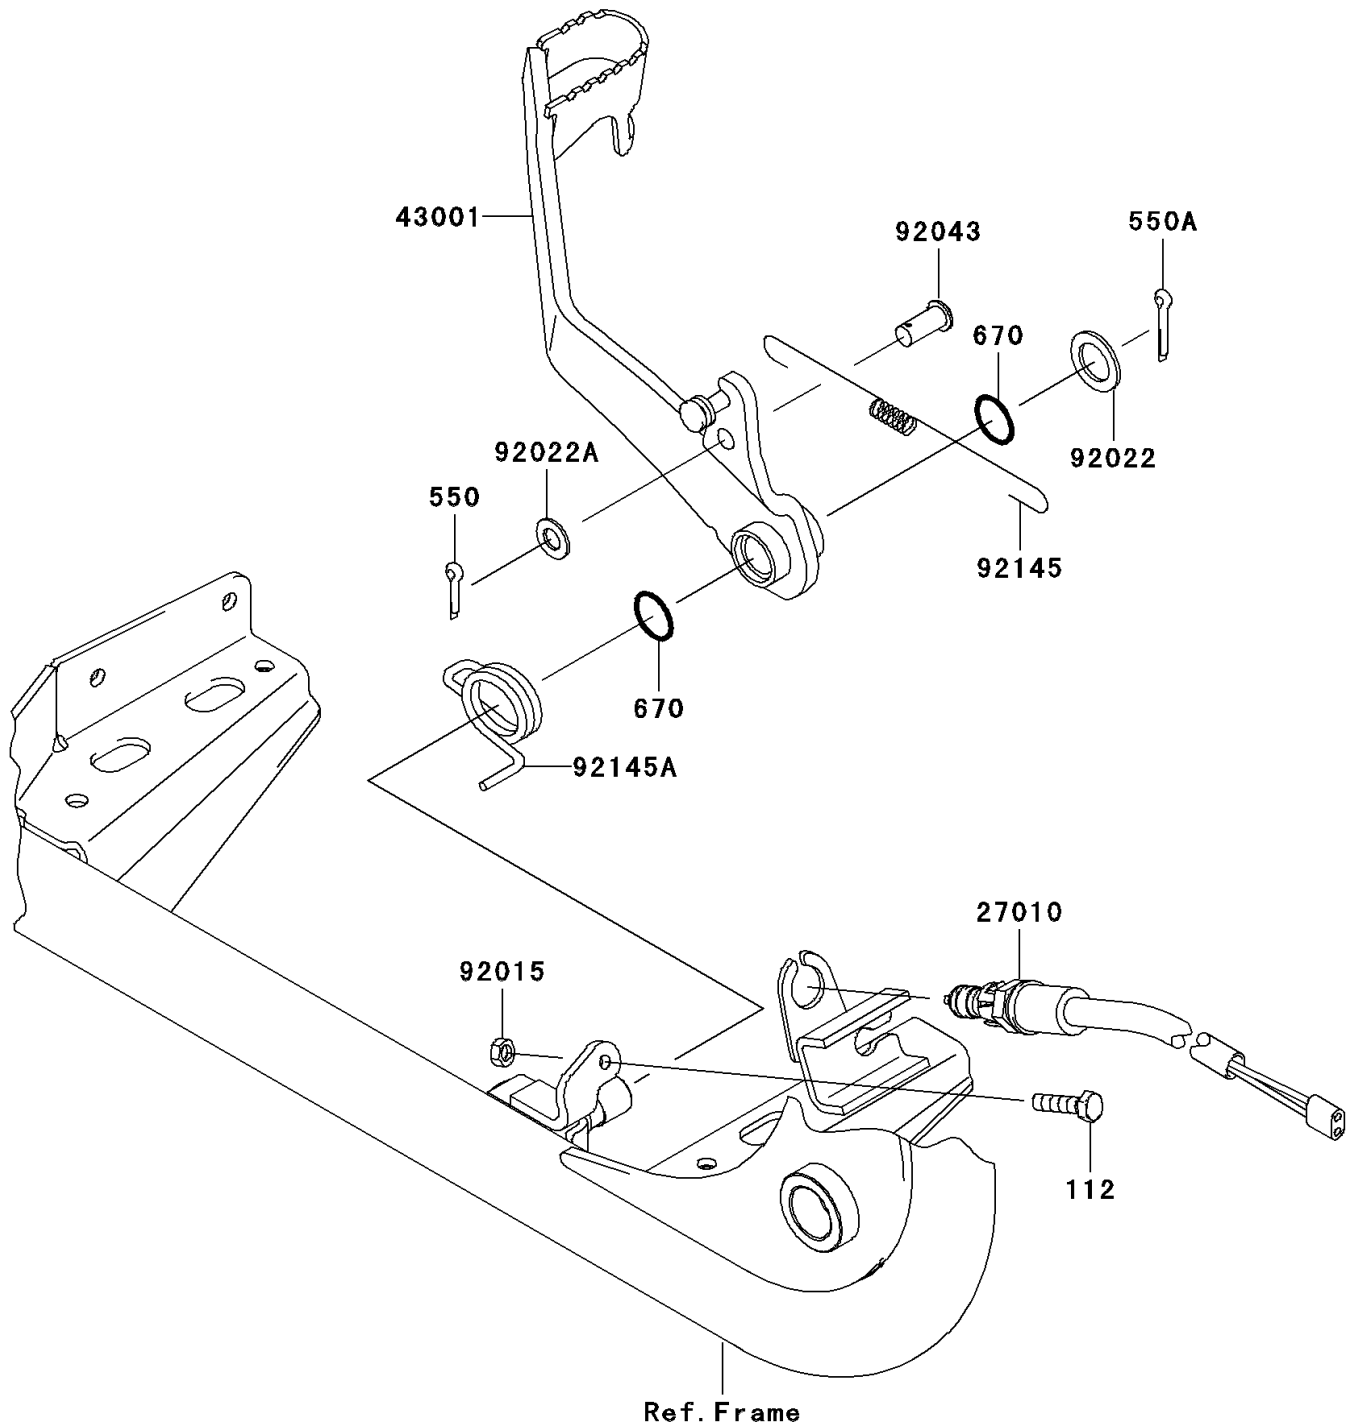

2006 Prairie 700 4x4 Team Green Special Edition

PARTS DIAGRAM

Brake Pedal

F2260

2006 Prairie 700 4x4 Team Green Special Edition

PARTS LIST

Brake Pedal

ITEM NAME	PART NUMBER	QUANTITY
-----------	-------------	----------
