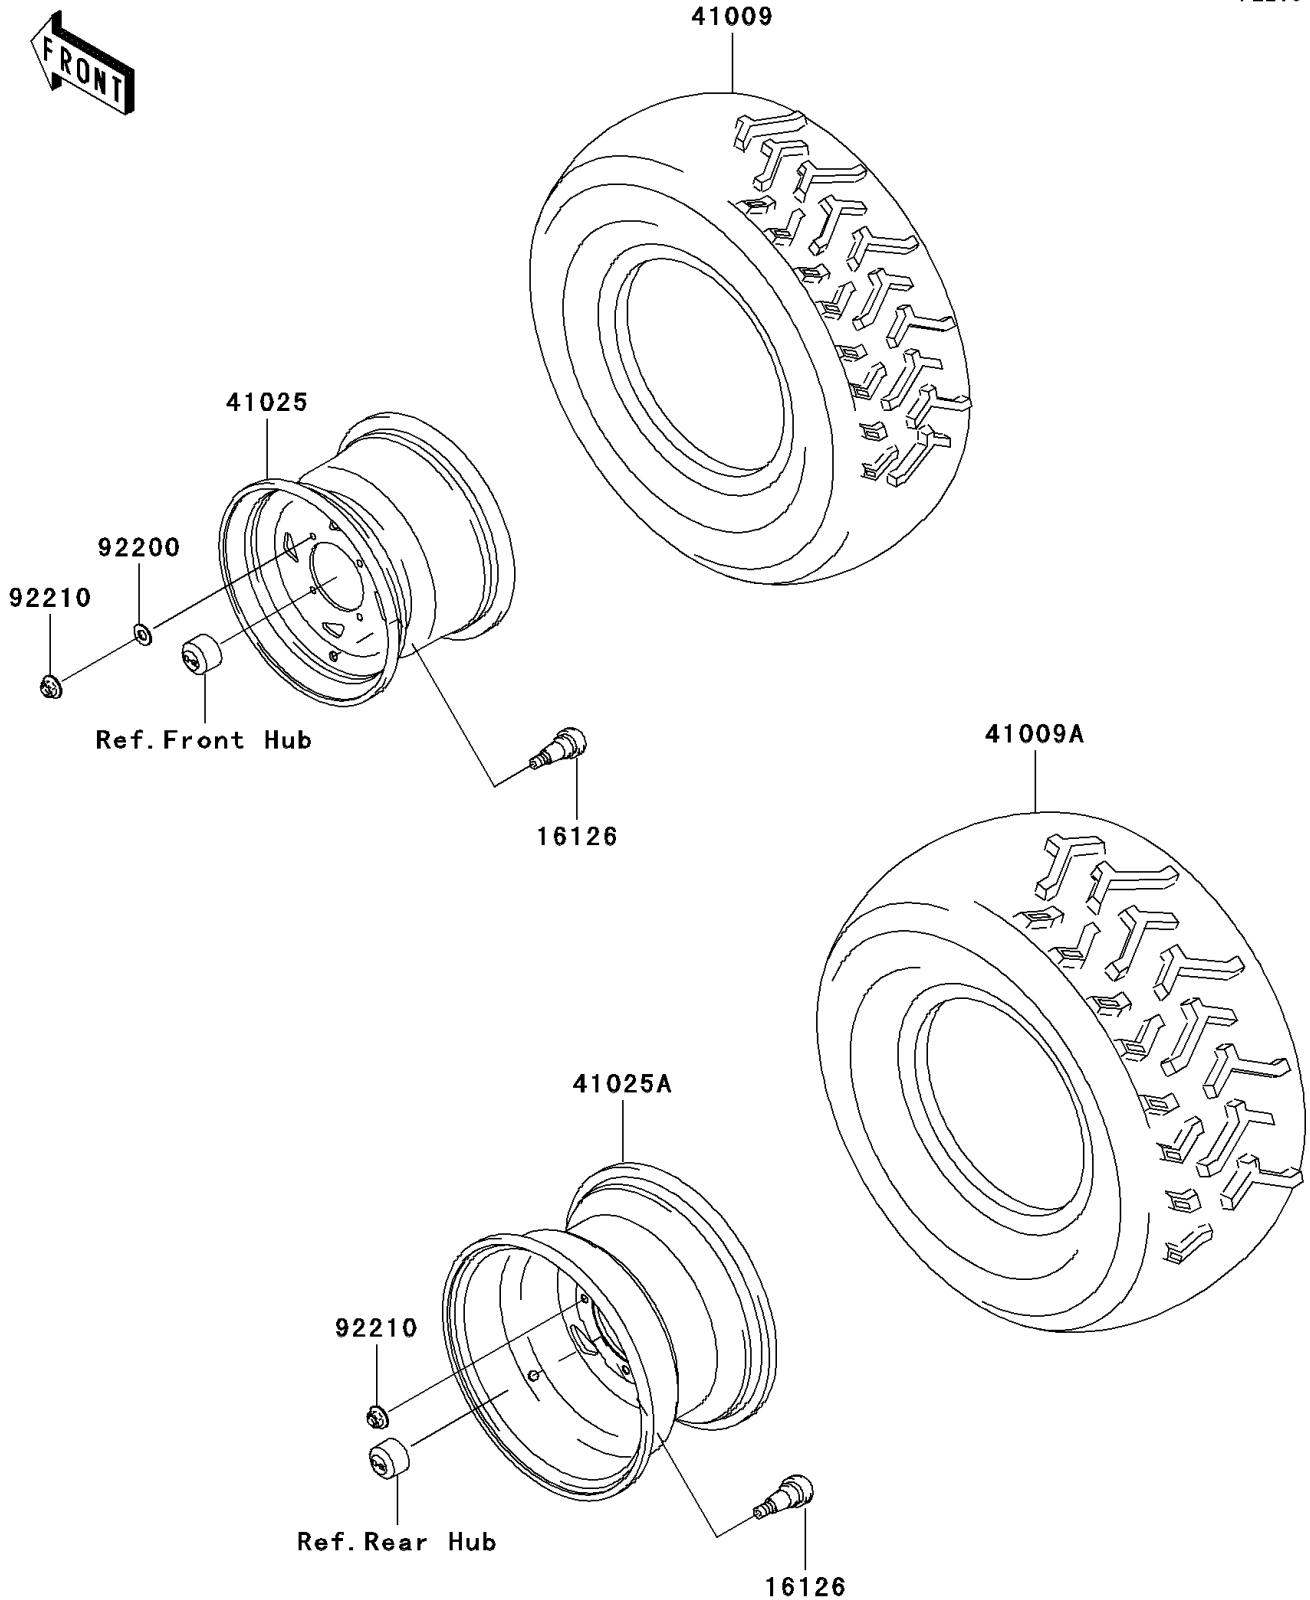

2006 Prairie 700 4x4 Team Green Special Edition

PARTS DIAGRAM

Wheels/Tires

F2210

2006 Prairie 700 4x4 Team Green Special Edition

PARTS LIST Wheels/Tires

ITEM NAME	PART NUMBER	QUANTITY
-----------	-------------	----------
