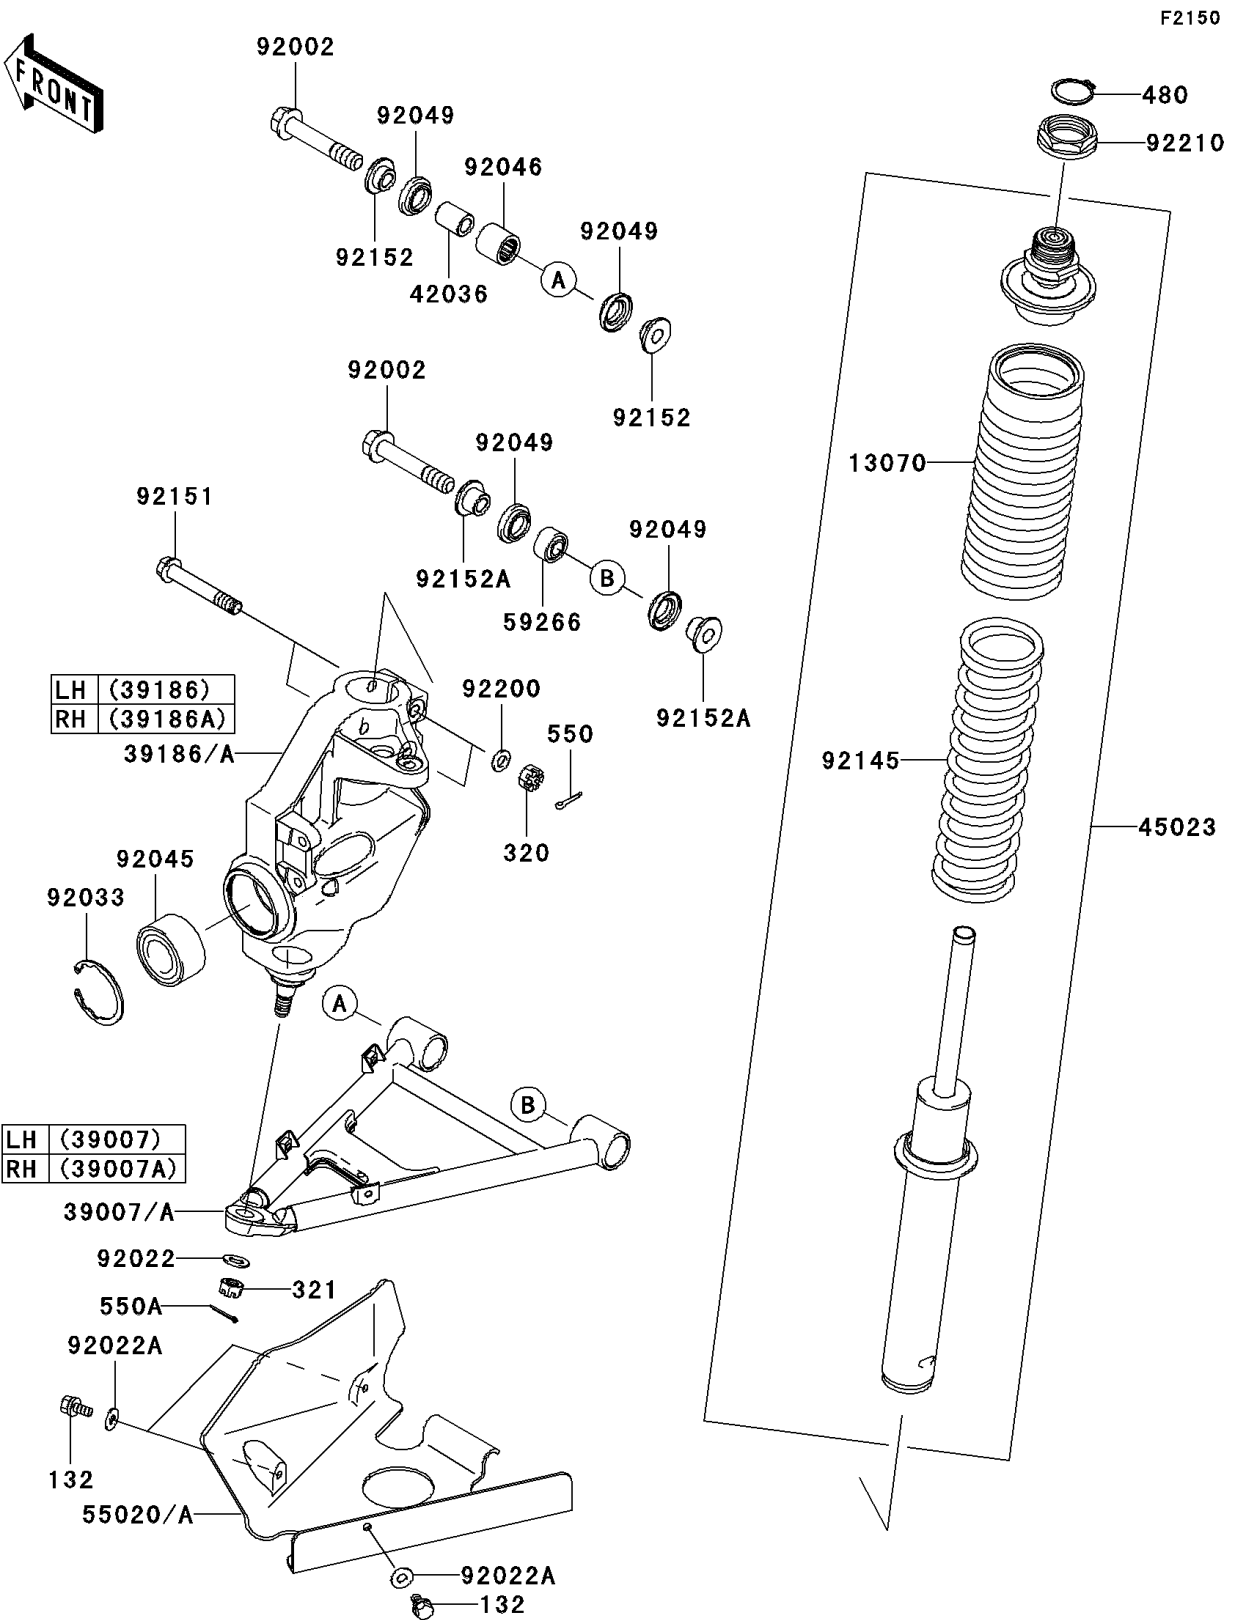

2006 Prairie 700 4x4 Team Green Special Edition

PARTS DIAGRAM

Suspension

2006 Prairie 700 4x4 Team Green Special Edition

PARTS LIST

Suspension

ITEM NAME	PART NUMBER	QUANTITY
-----------	-------------	----------
