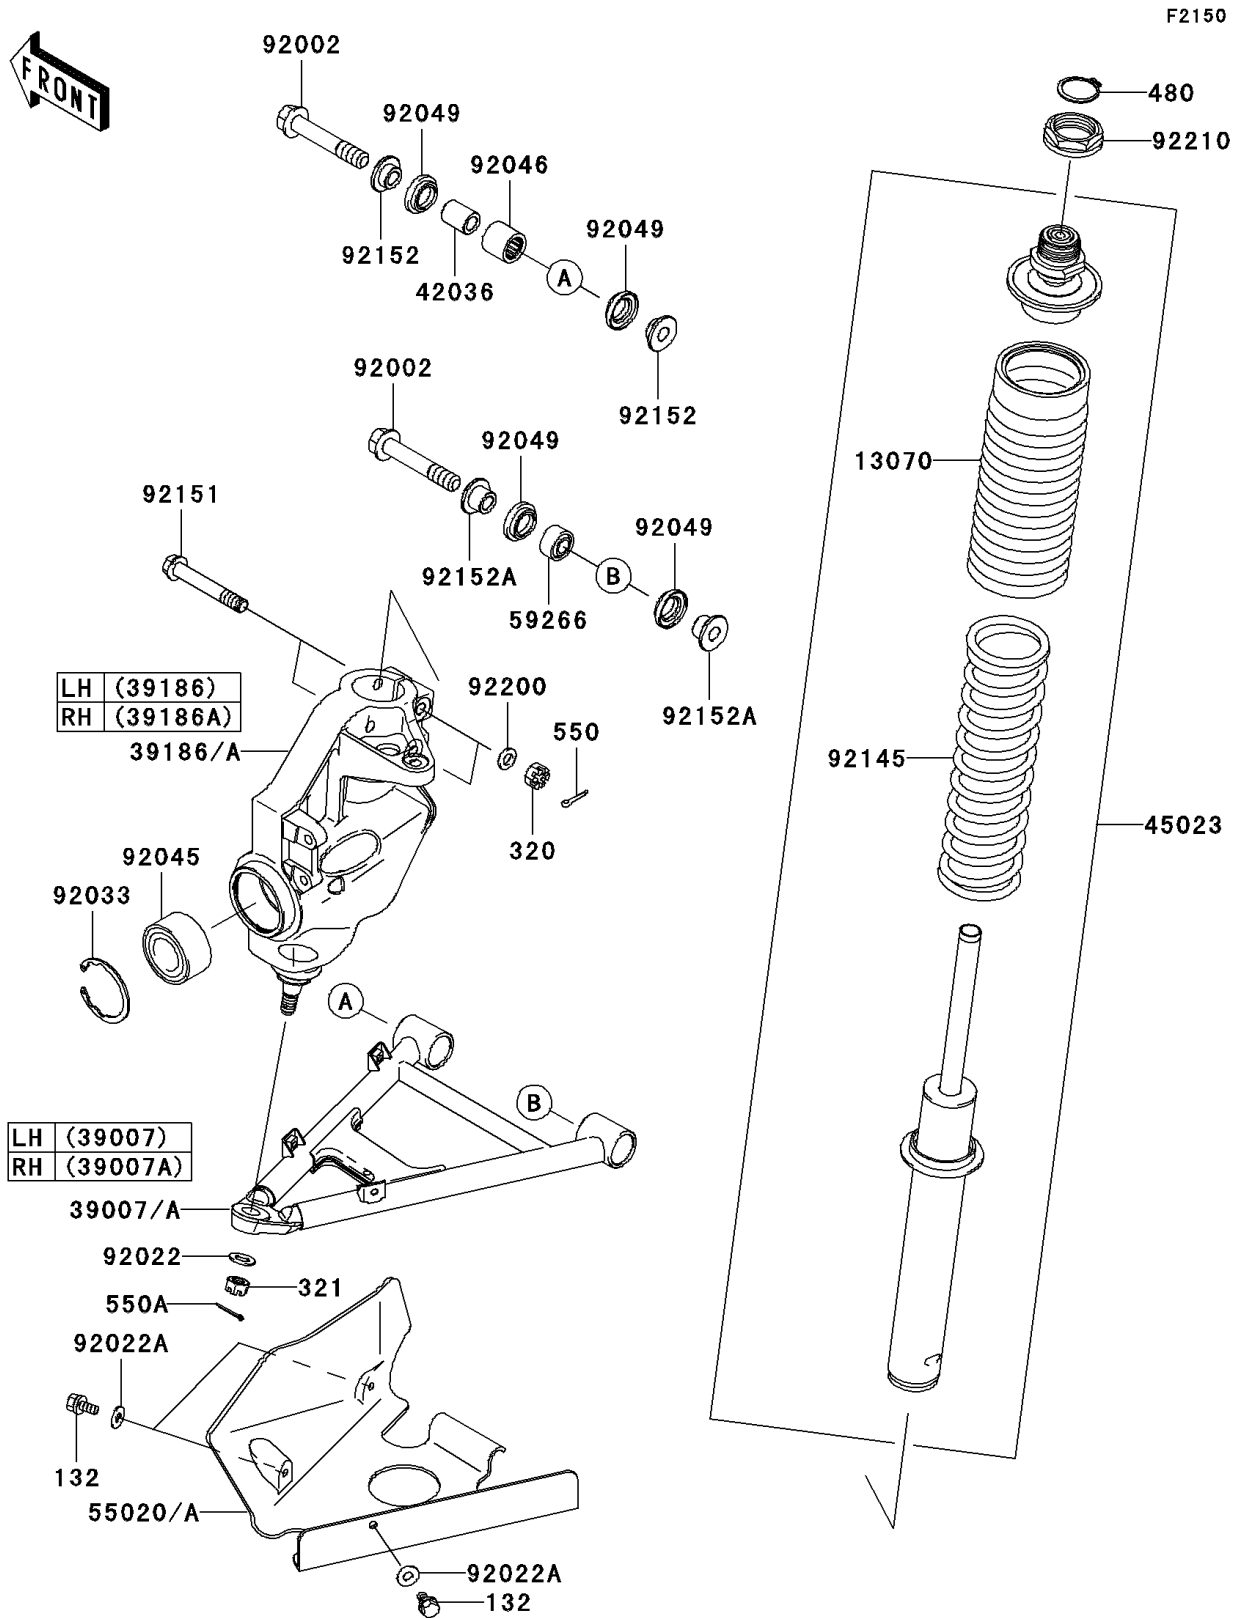

2006 Prairie 700 4x4 Team Green Special Edition

PARTS DIAGRAM

Suspension

2006 Prairie 700 4x4 Team Green Special Edition

Kawasaki
Let the Good Times Roll®

PARTS LIST

Suspension

ITEM NAME	PART NUMBER	QUANTITY
BOLT-FLANGED-SMALL,6X12 (Ref # 132)	132J0612	6
NUT-CASTLE (Ref # 320)	320H1000	4
NUT-CASTLE,12MM (Ref # 321)	321H1200	2
CIRCLIP-TYPE-C,32MM (Ref # 480)	480J3200	2
PIN-COTTER,2.0X15 (Ref # 550)	550D2015	4
PIN-COTTER,3.0X25 (Ref # 550A)	550D3025	2
GUIDE,STRUT (Ref # 13070)	13070-1383	2
ARM-SUSP,LH (Ref # 39007)	39007-0058	1
ARM-SUSP,RH (Ref # 39007A)	39007-0059	1
KNUCKLE,FR,LH (Ref # 39186)	39186-0041	1
KNUCKLE,FR,RH (Ref # 39186A)	39186-0042	1
SLEEVE,12X20X26.7 (Ref # 42036)	42036-1365	2
STRUT (Ref # 45023)	45023-0004	2
GUARD,FRONT AXLE,LH (Ref # 55020)	55020-1768	1
GUARD,FRONT AXLE,RH (Ref # 55020A)	55020-1769	1
JOINT-BALL (Ref # 59266)	59266-1118	2
BOLT,FLANGED,12X67 (Ref # 92002)	92002-1861	4
WASHER,12.3X22X1.6 (Ref # 92022)	92022-1065	2
WASHER,7X16X1.2 (Ref # 92022A)	92022-1344	6
RING-SNAP,55MM (Ref # 92033)	92033-1274	2
BEARING-BALL,30BWD08A (Ref # 92045)	92045-1448	2
BEARING-NEEDLE,TA202725ZE (Ref # 92046)	92046-1290	2
SEAL-OIL,MF020N3 (Ref # 92049)	92049-1539	8
SPRING,STRUT,K=1.1 (Ref # 92145)	92145-0009	2
BOLT,FLANGED,10X65 (Ref # 92151)	92151-1709	4
COLLAR (Ref # 92152)	92152-1295	4
COLLAR (Ref # 92152A)	92152-1296	4
WASHER,10.5X19X2.3 (Ref # 92200)	92200-1042	4
NUT,FLANGED,35MM (Ref # 92210)	92210-1226	2