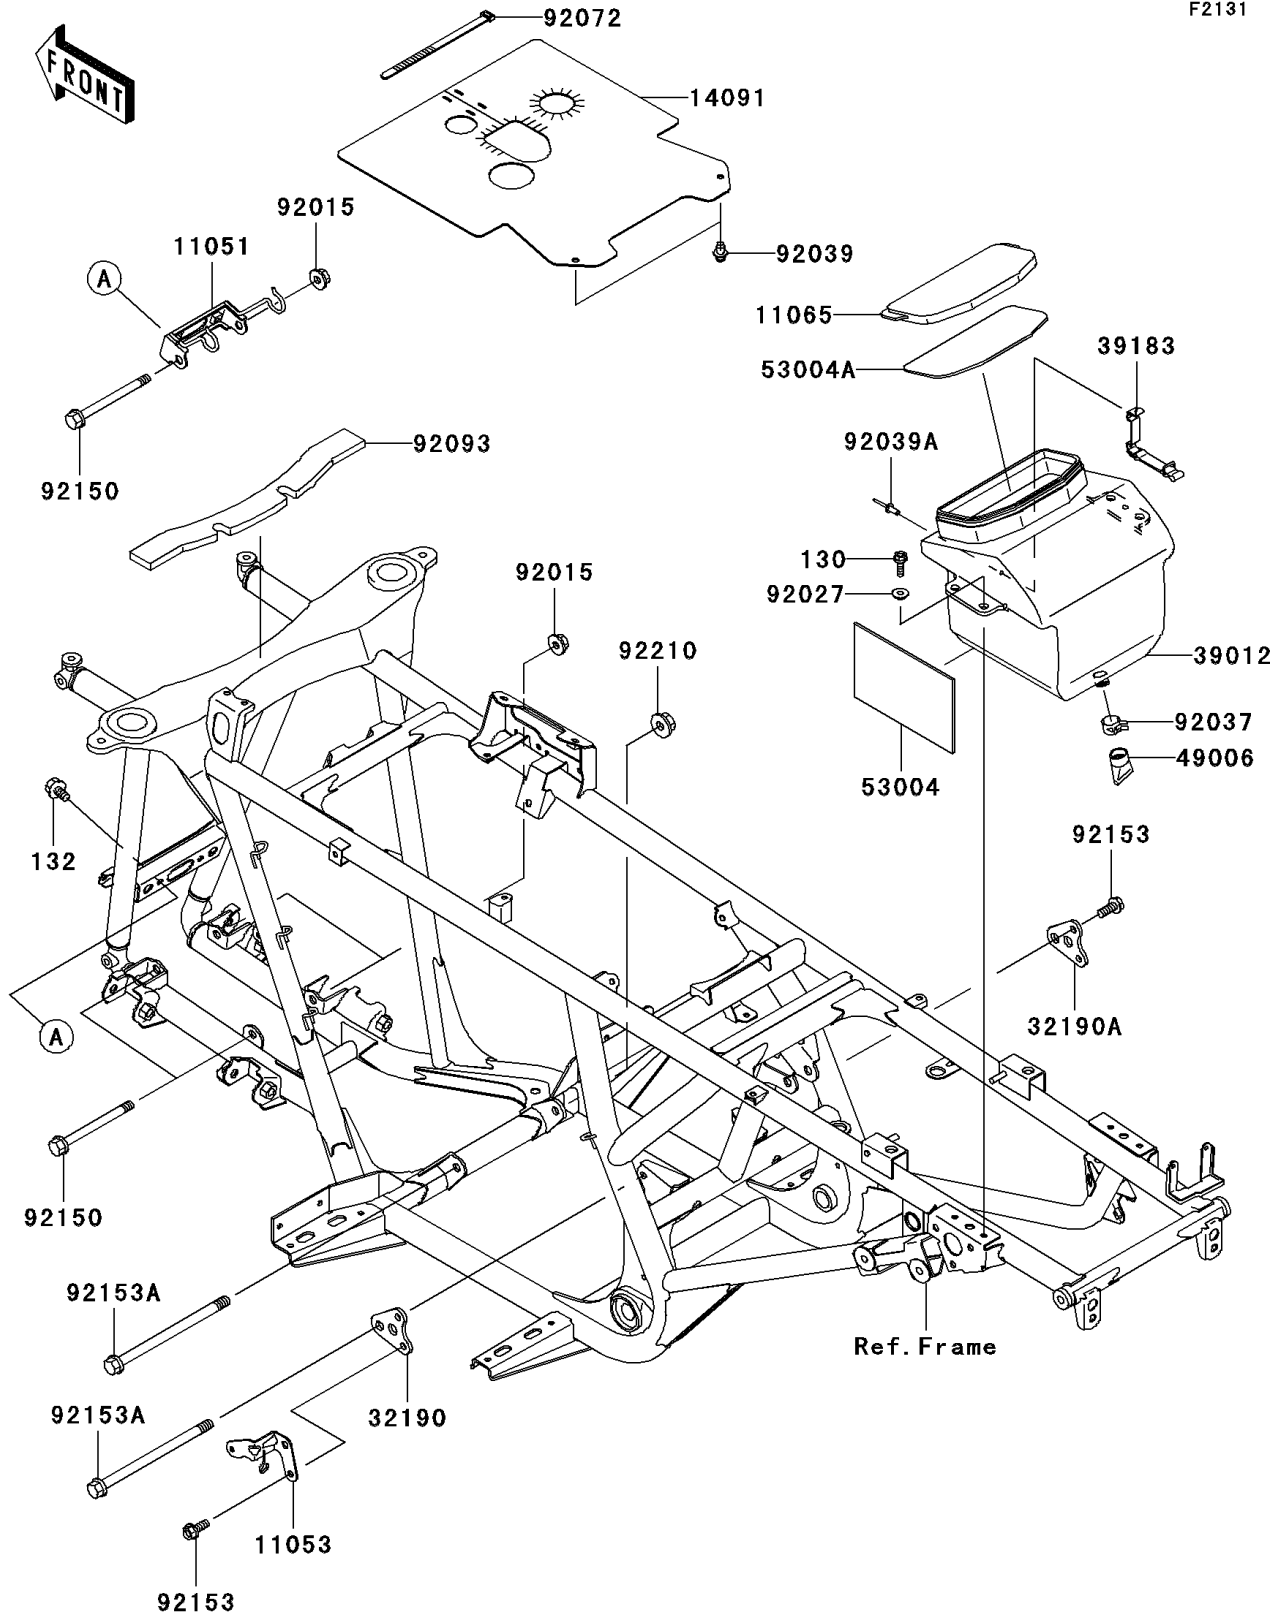

2006 Prairie 700 4x4 Team Green Special Edition

PARTS DIAGRAM

Frame Fittings

F2131

2006 Prairie 700 4x4 Team Green Special Edition

PARTS LIST

Frame Fittings

ITEM NAME	PART NUMBER	QUANTITY
-----------	-------------	----------
