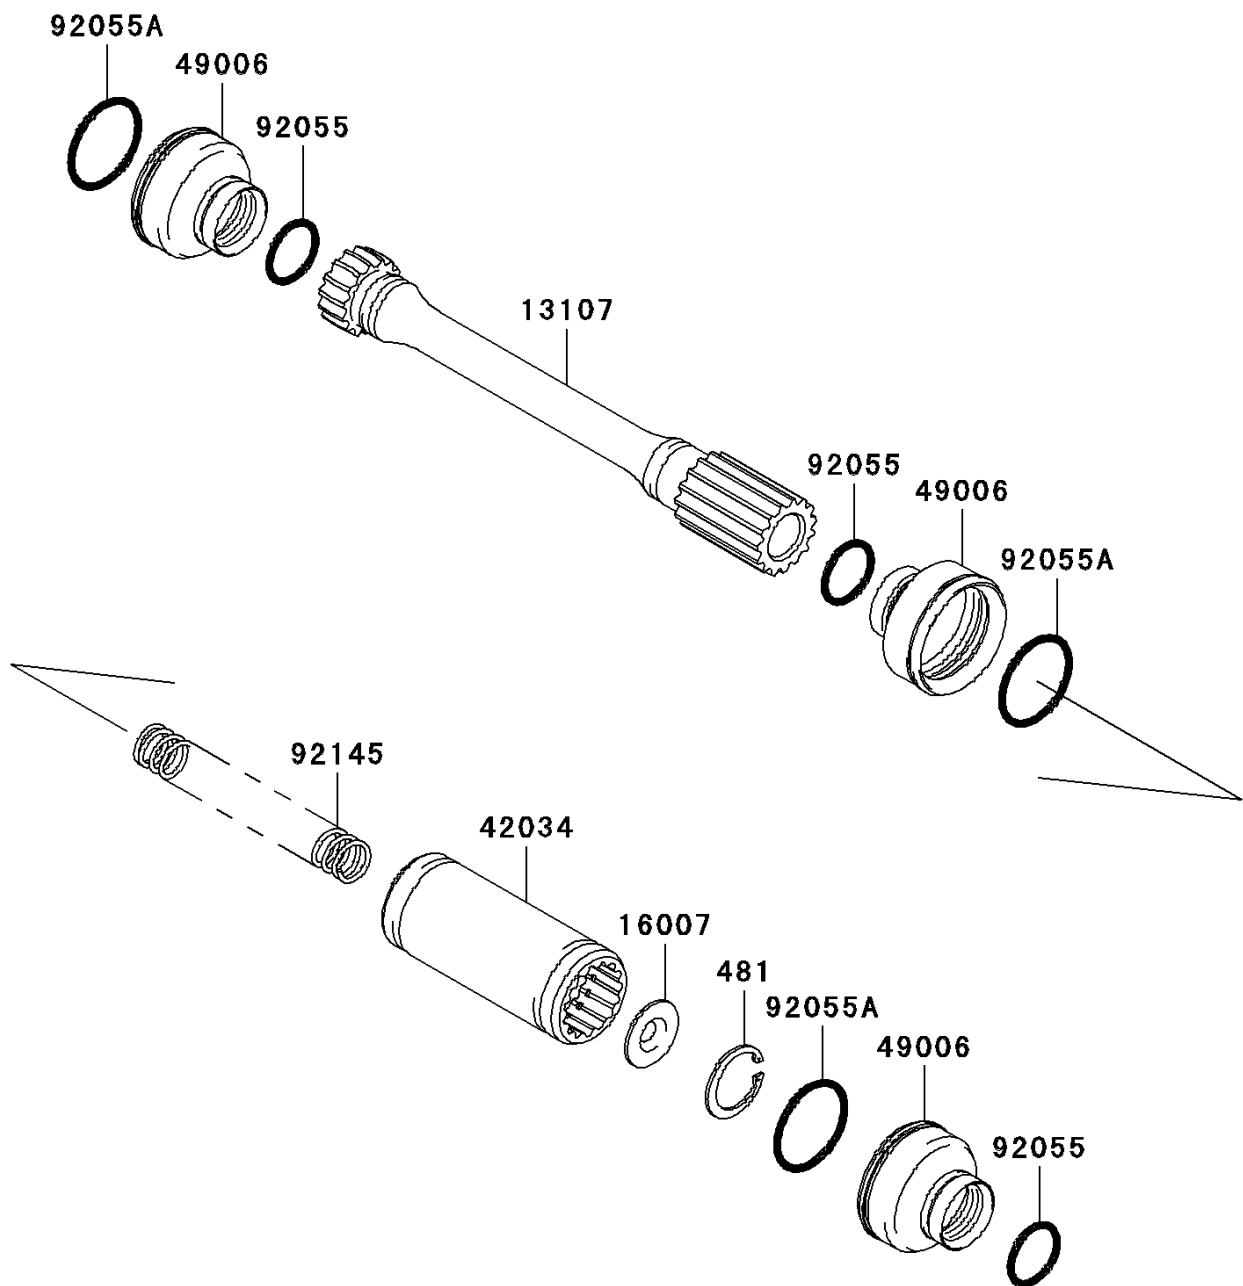

2006 Prairie 700 4x4 Team Green Special Edition

PARTS DIAGRAM Drive Shaft-Propeller

E3135

2006 Prairie 700 4x4 Team Green Special Edition

PARTS LIST

Drive Shaft-Propeller

ITEM NAME	PART NUMBER	QUANTITY
-----------	-------------	----------
