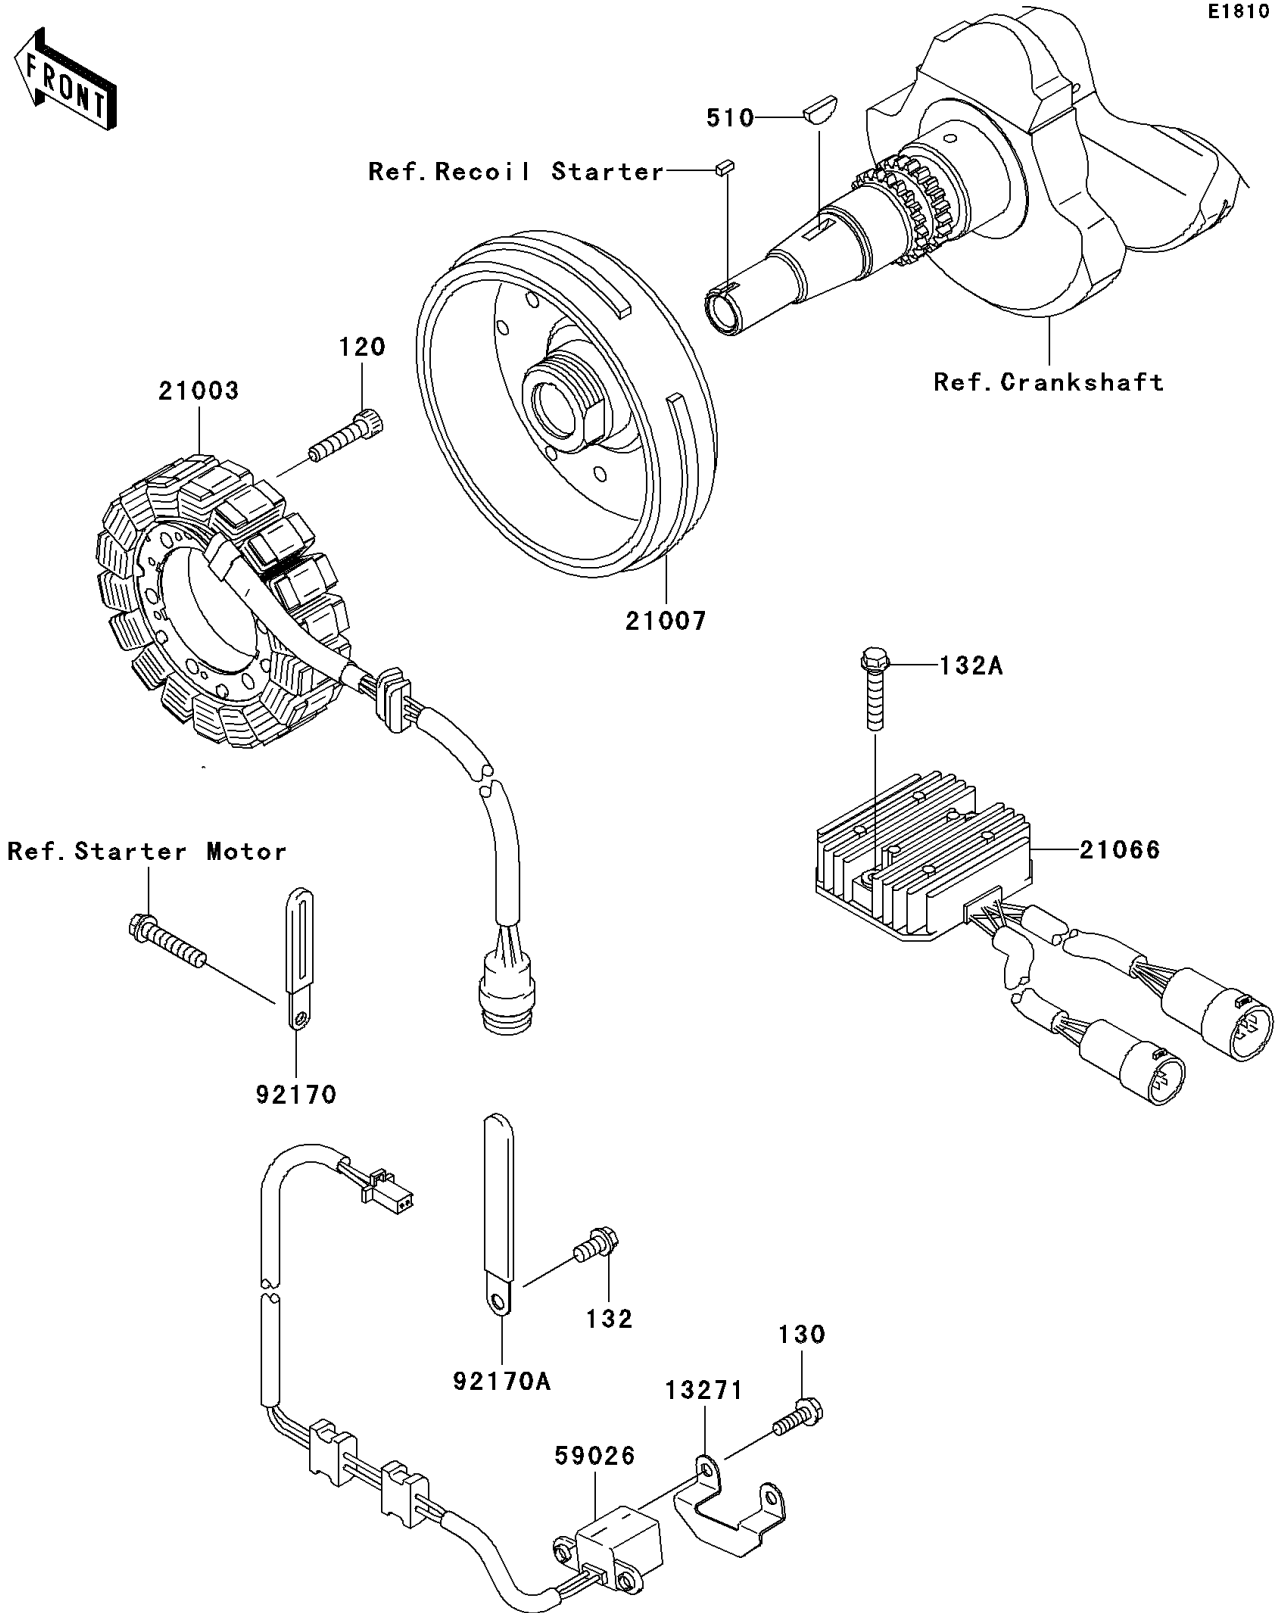

2006 Prairie 700 4x4 Team Green Special Edition

PARTS DIAGRAM

Generator

2006 Prairie 700 4x4 Team Green Special Edition

PARTS LIST

Generator

ITEM NAME	PART NUMBER	QUANTITY
-----------	-------------	----------
