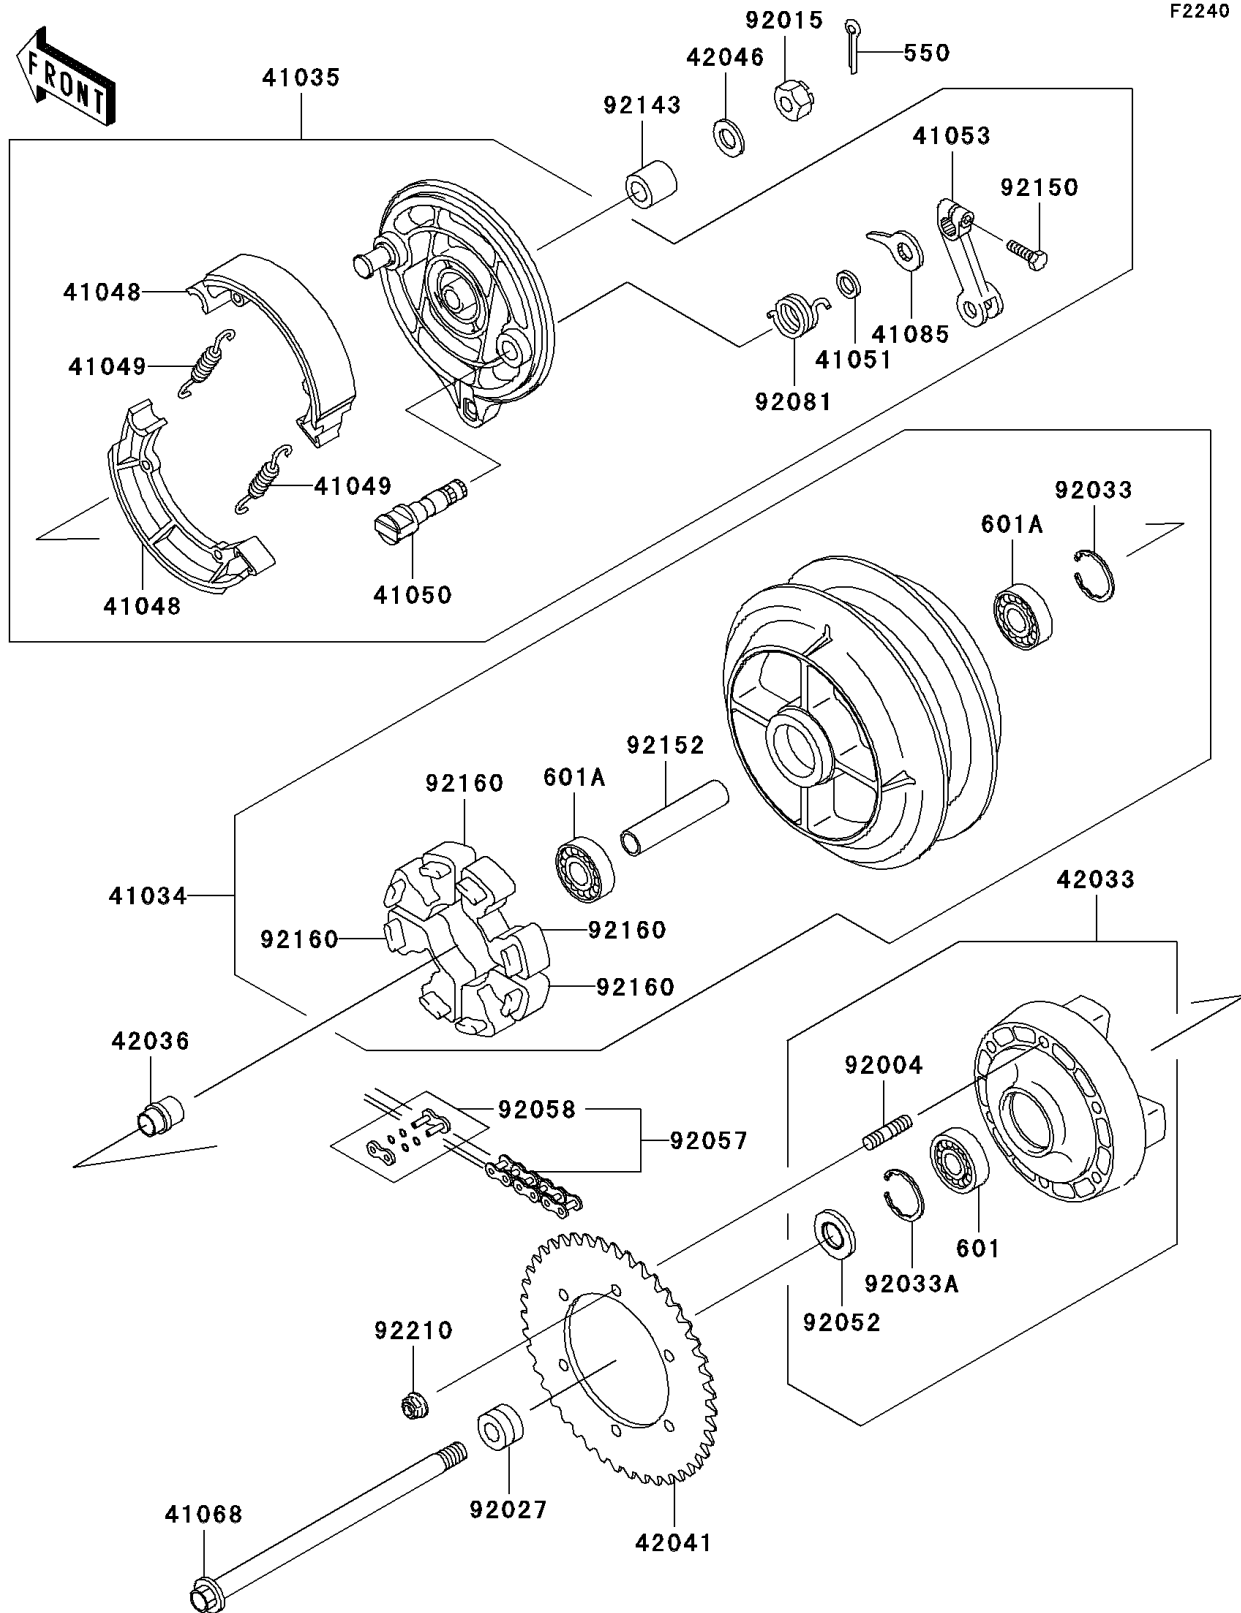

2007 Vulcan 500 LTD

PARTS DIAGRAM

Rear Wheel/Chain

2007 Vulcan 500 LTD

PARTS LIST

Rear Wheel/Chain

Kawasaki

Let the Good Times Roll®

ITEM NAME

PART NUMBER

QUANTITY
