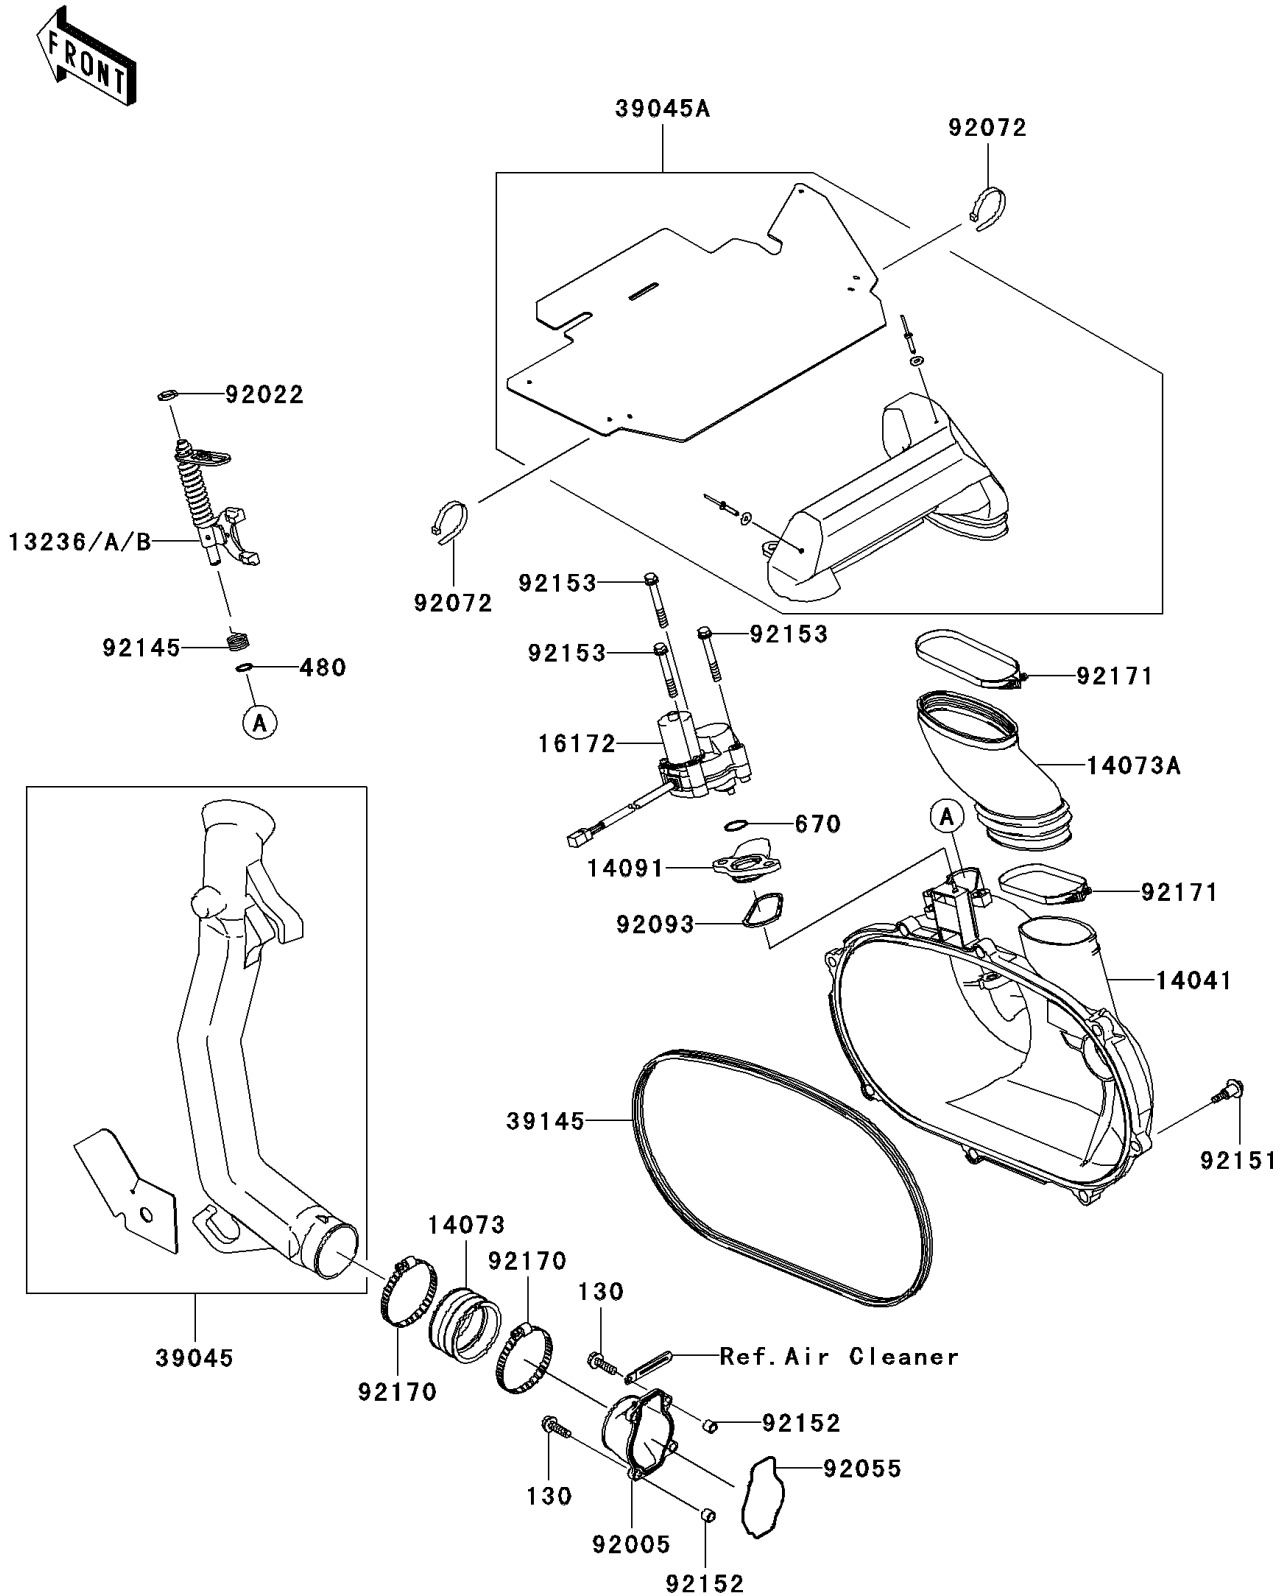

2006 Prairie 700 4x4 Team Green Special Edition

PARTS DIAGRAM Converter Cover

E1393

2006 Prairie 700 4x4 Team Green Special Edition

PARTS LIST

Converter Cover

| ITEM NAME | PART NUMBER | QUANTITY |
|-----------|-------------|----------|
|-----------|-------------|----------|
