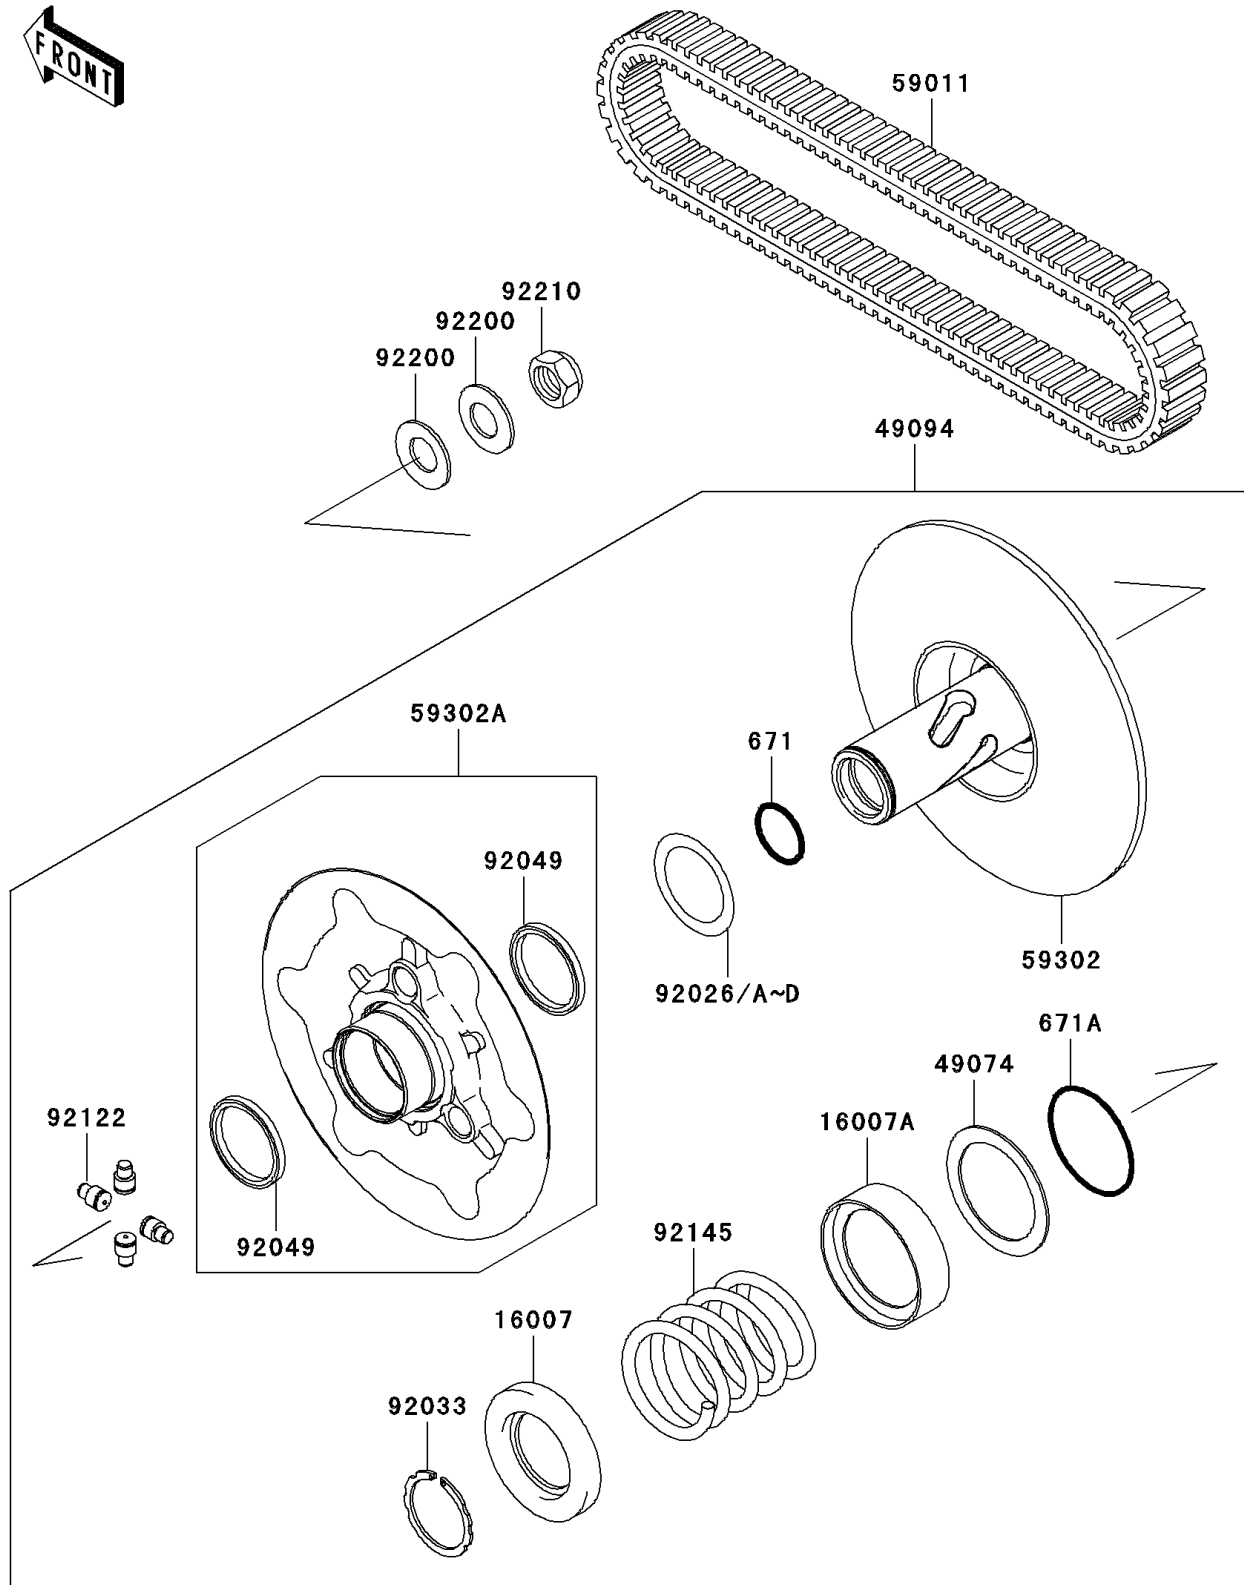

2006 Prairie 700 4x4 Team Green Special Edition

PARTS DIAGRAM

Driven Converter/Drive Belt

E1392

2006 Prairie 700 4x4 Team Green Special Edition

PARTS LIST

Driven Converter/Drive Belt

ITEM NAME	PART NUMBER	QUANTITY
-----------	-------------	----------
