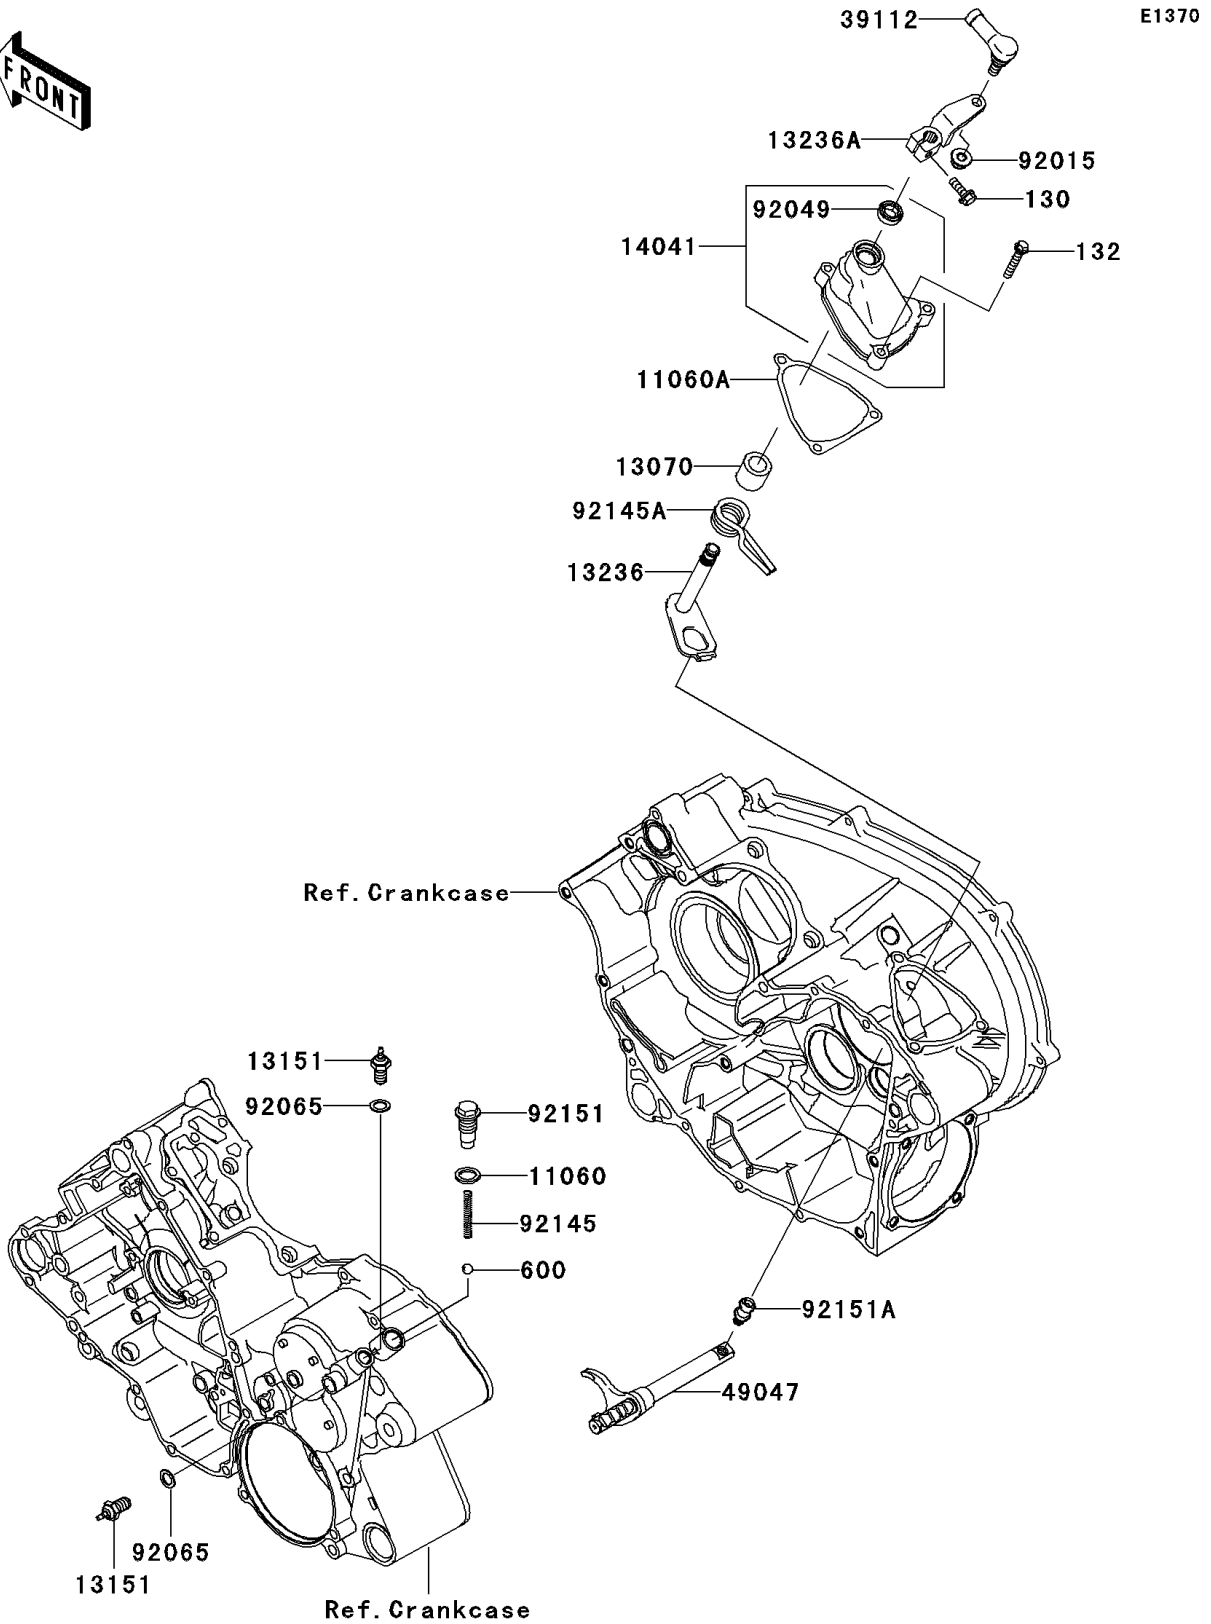

2006 Prairie 700 4x4 Team Green Special Edition

PARTS DIAGRAM

Gear Change Mechanism

2006 Prairie 700 4x4 Team Green Special Edition

PARTS LIST

Gear Change Mechanism

ITEM NAME	PART NUMBER	QUANTITY
-----------	-------------	----------
