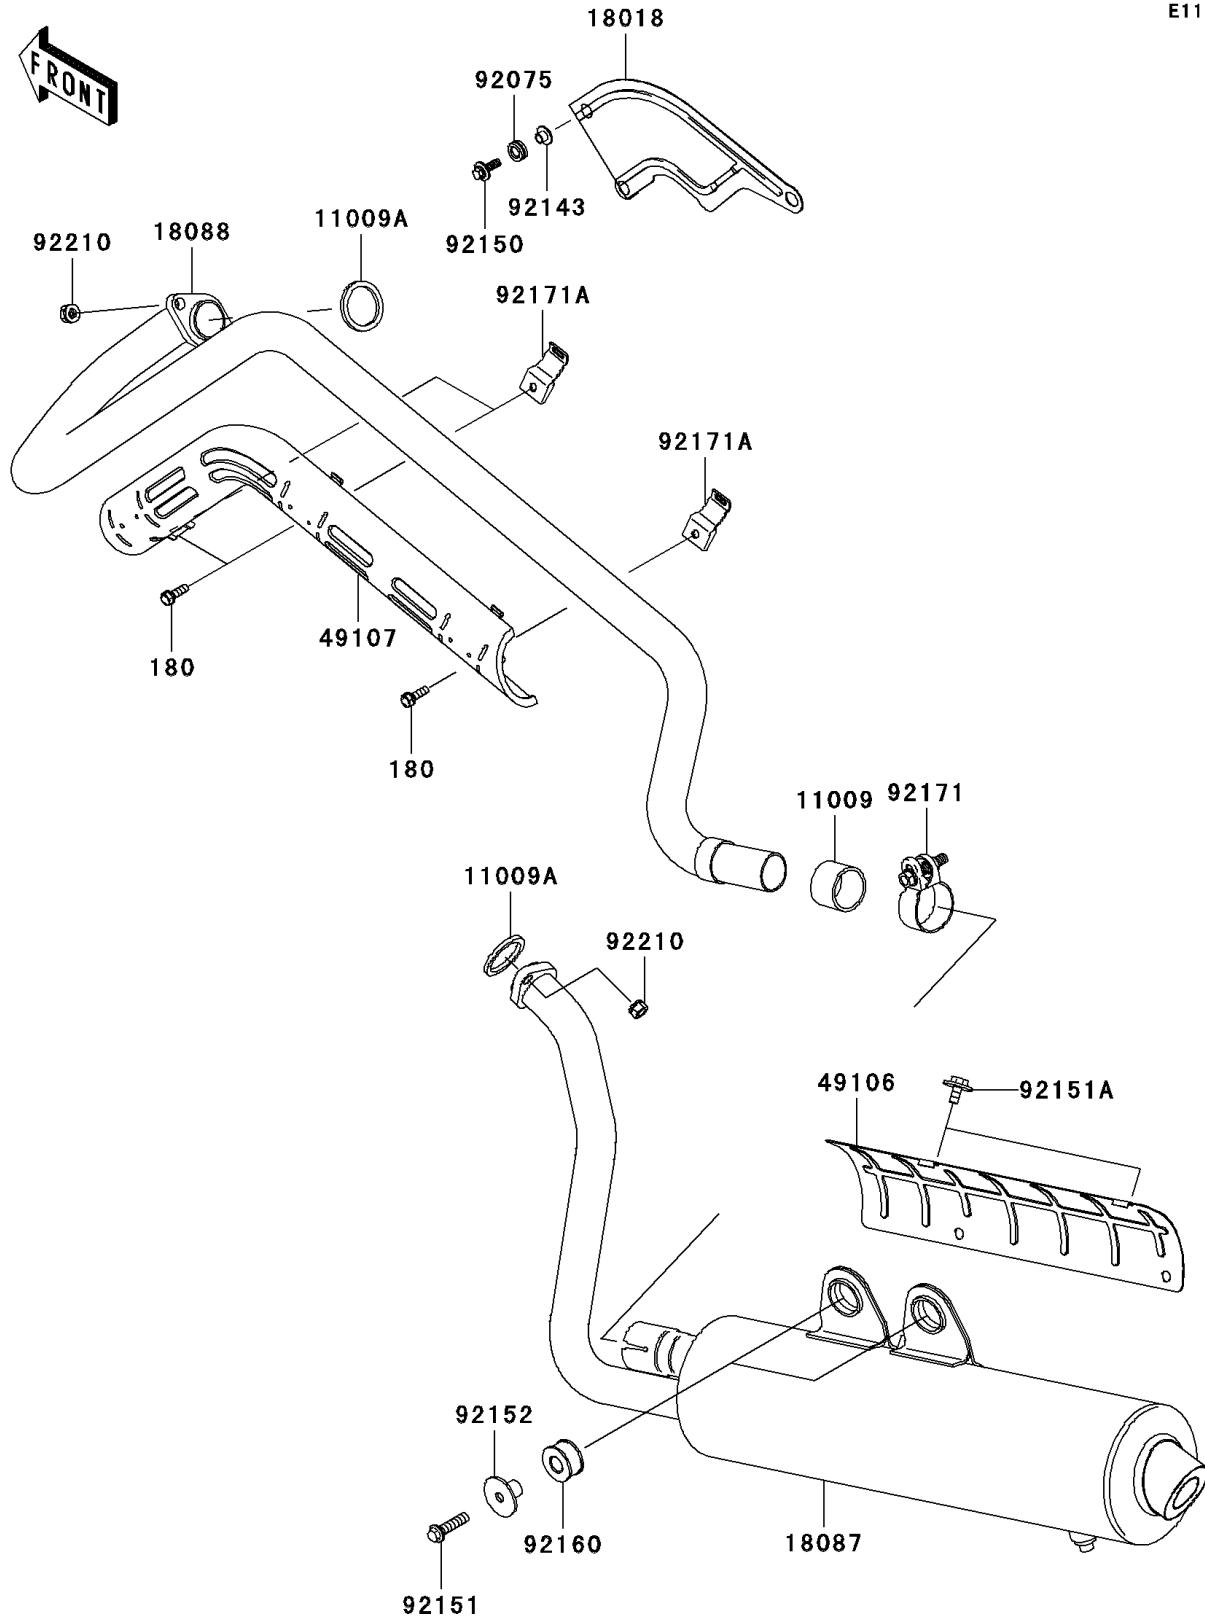

2006 Prairie 700 4x4 Team Green Special Edition

PARTS DIAGRAM

Muffler(s)

E1140

2006 Prairie 700 4x4 Team Green Special Edition

PARTS LIST

Muffler(s)

ITEM NAME

PART NUMBER

QUANTITY
