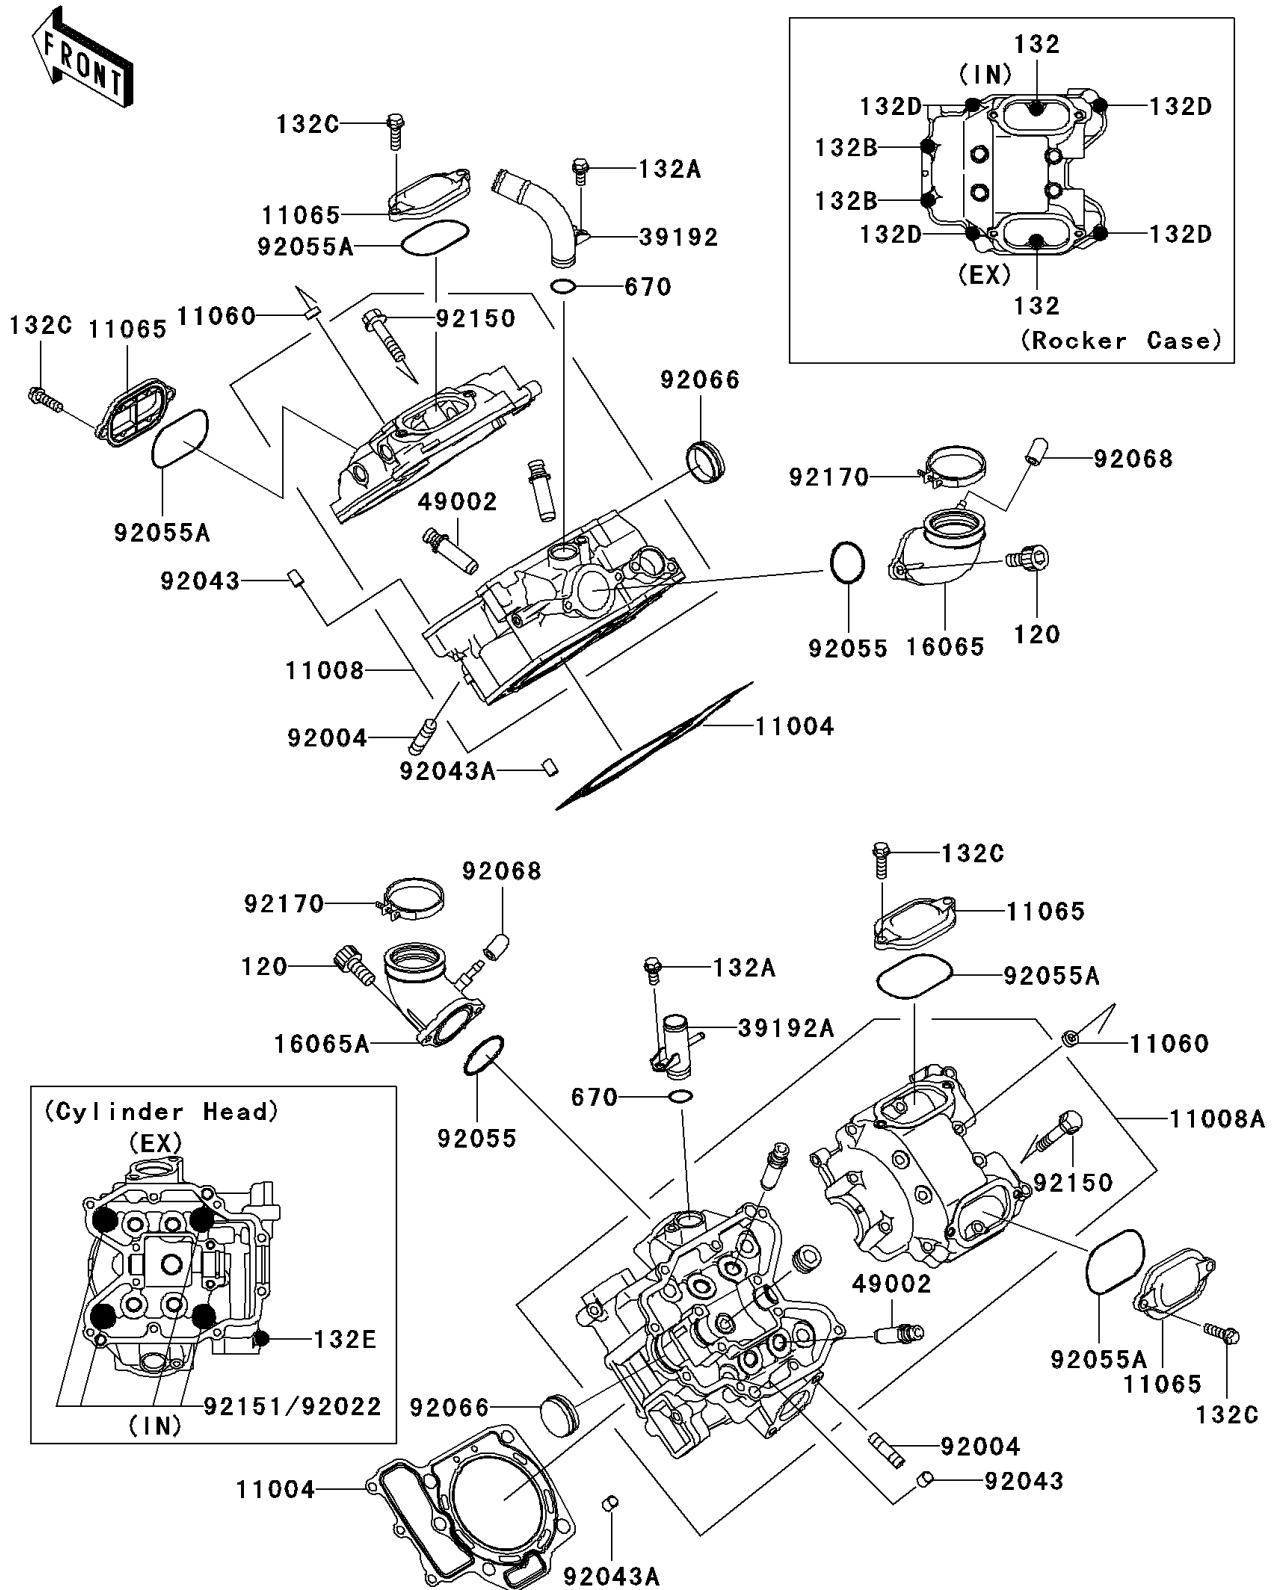

2006 Prairie 700 4x4 Team Green Special Edition

PARTS DIAGRAM

Cylinder Head

E1111

2006 Prairie 700 4x4 Team Green Special Edition

PARTS LIST Cylinder Head

ITEM NAME	PART NUMBER	QUANTITY
-----------	-------------	----------
