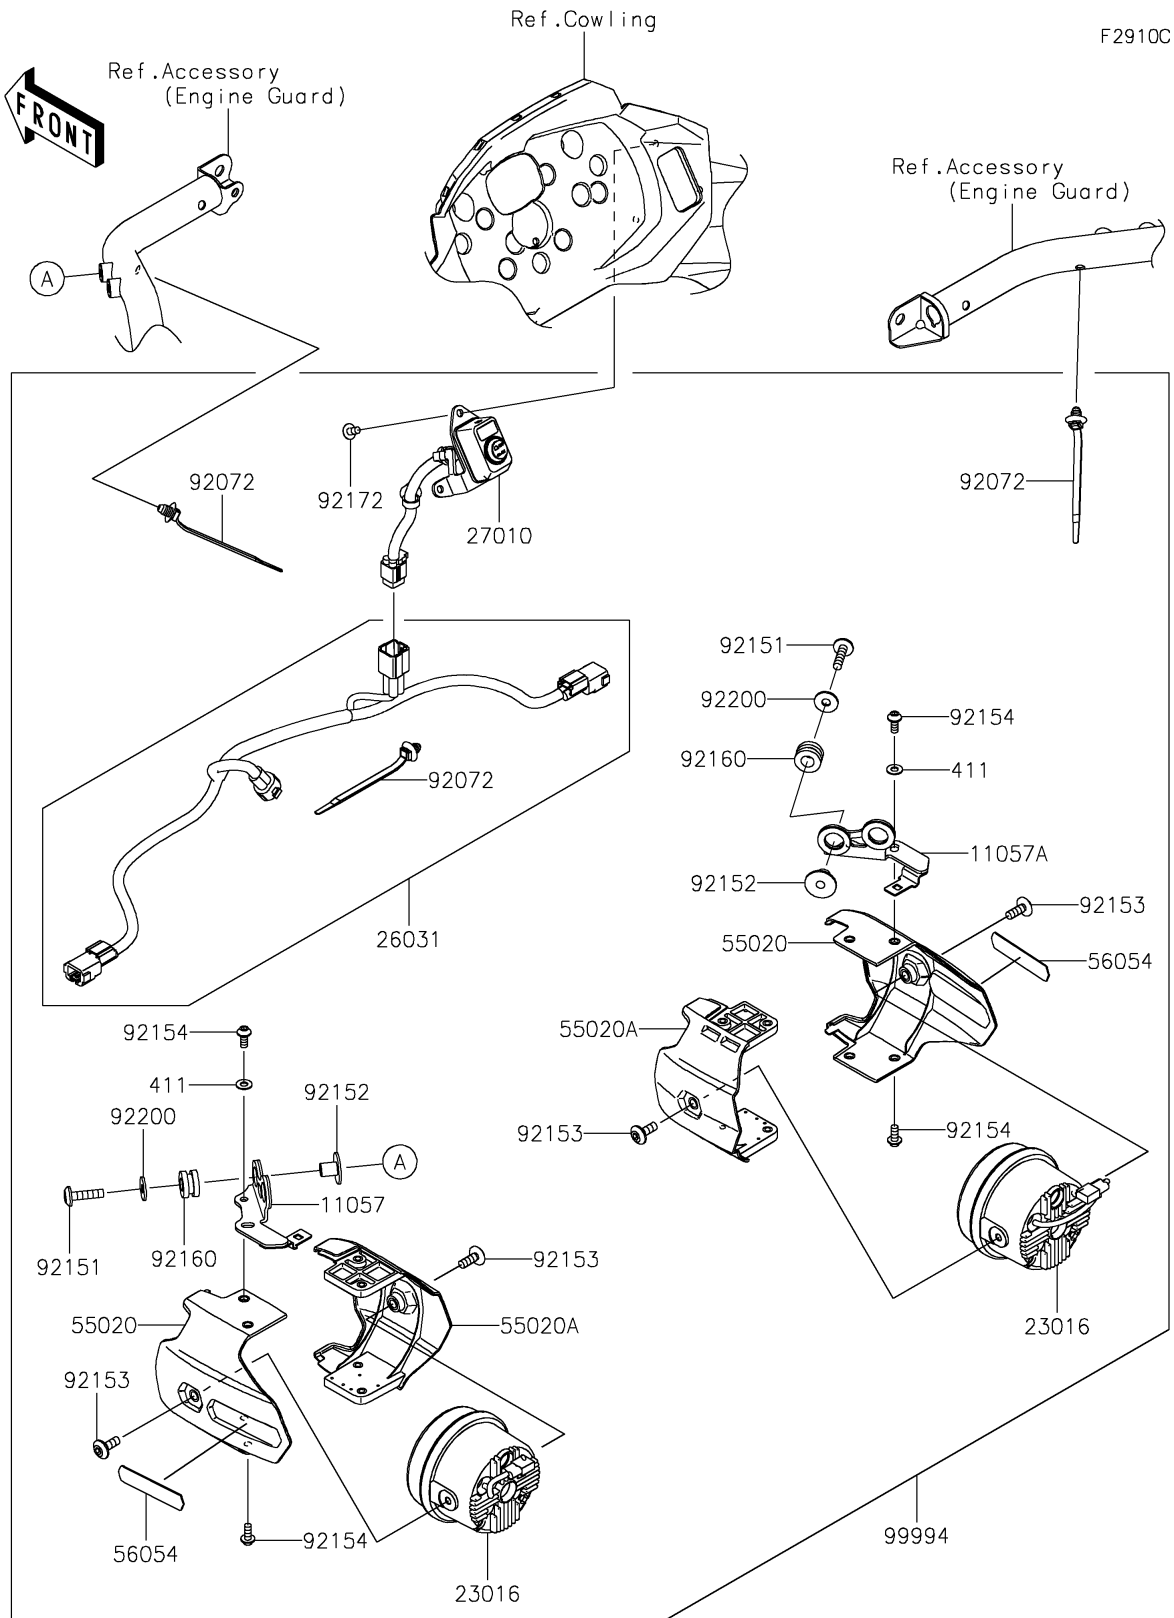

2020 VERSYS®-X 300

PARTS DIAGRAM

Accessory(Fog Lamp)

2020 VERSYS[®]-X 300

PARTS LIST

Accessory(Fog Lamp)

ITEM NAME

PART NUMBER

QUANTITY
