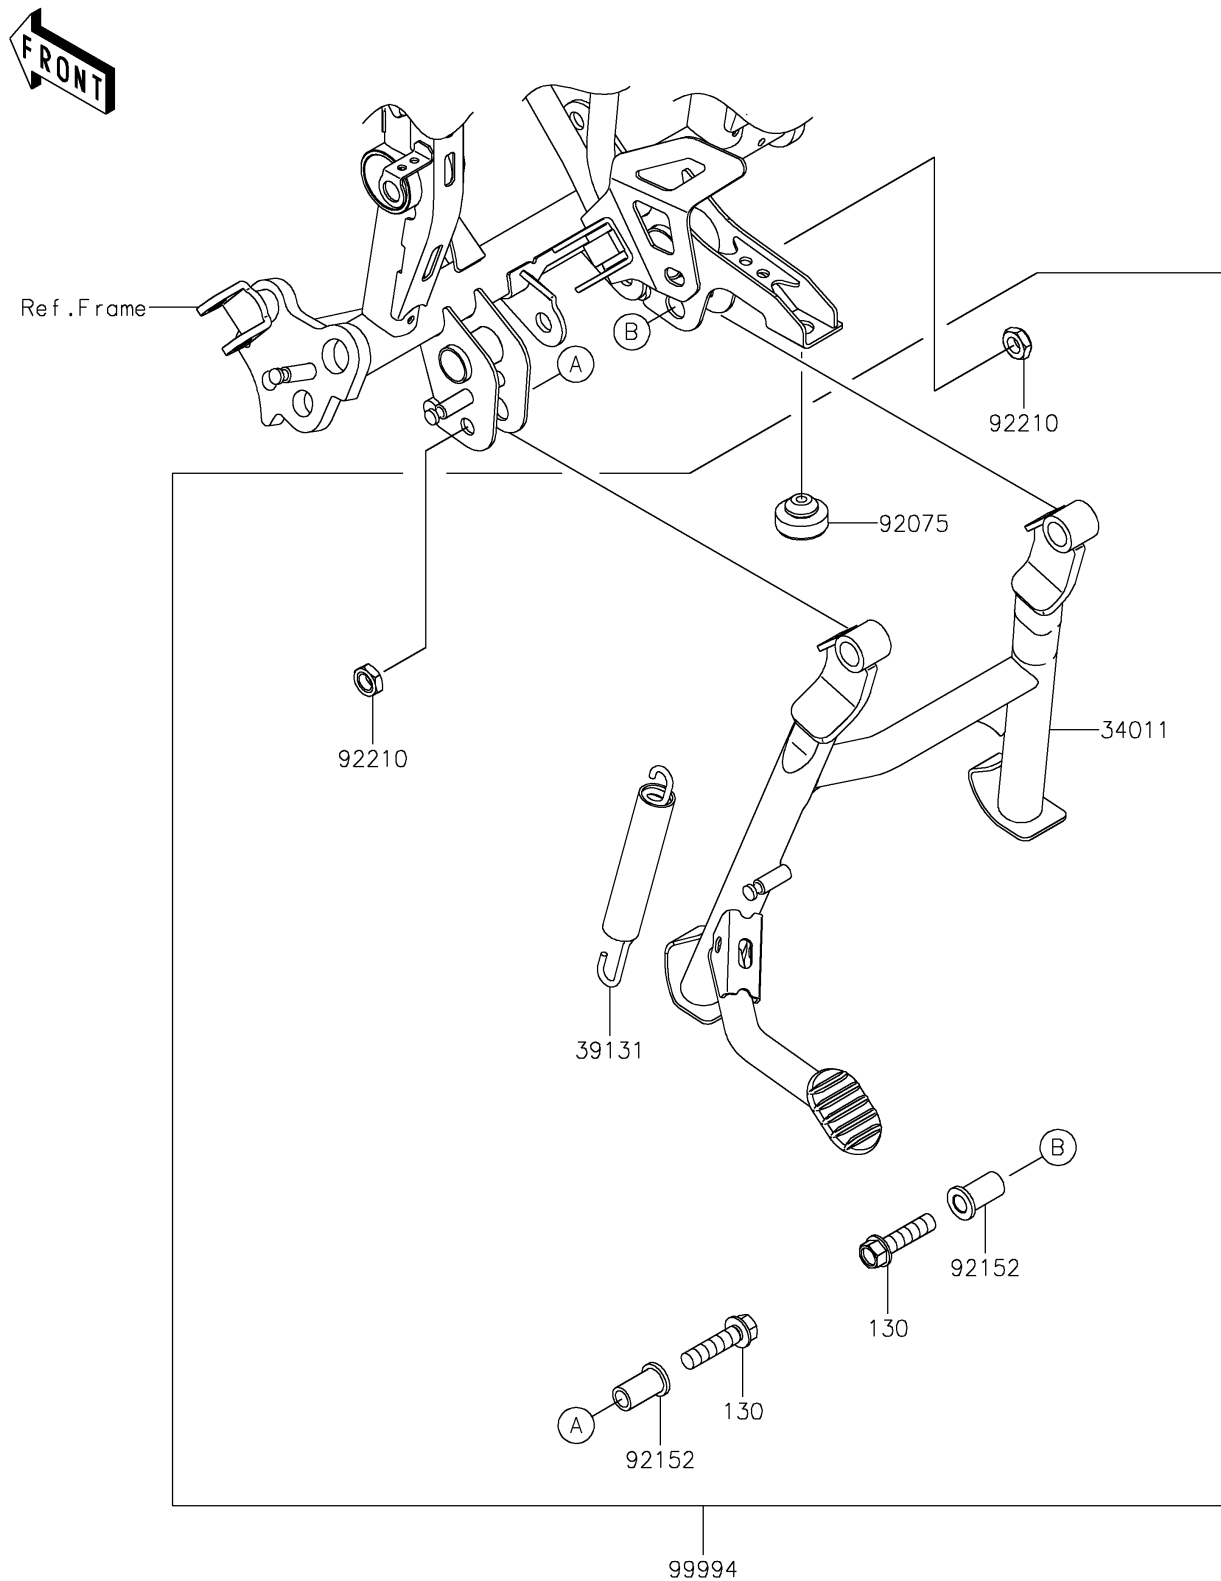

2020 VERSYS®-X 300

Kawasaki

Let the Good Times Roll®

PARTS DIAGRAM

Accessory(Center Stand)

F2910B

2020 VERSYS® -X 300

PARTS LIST

Accessory(Center Stand)

ITEM NAME

PART NUMBER

QUANTITY
