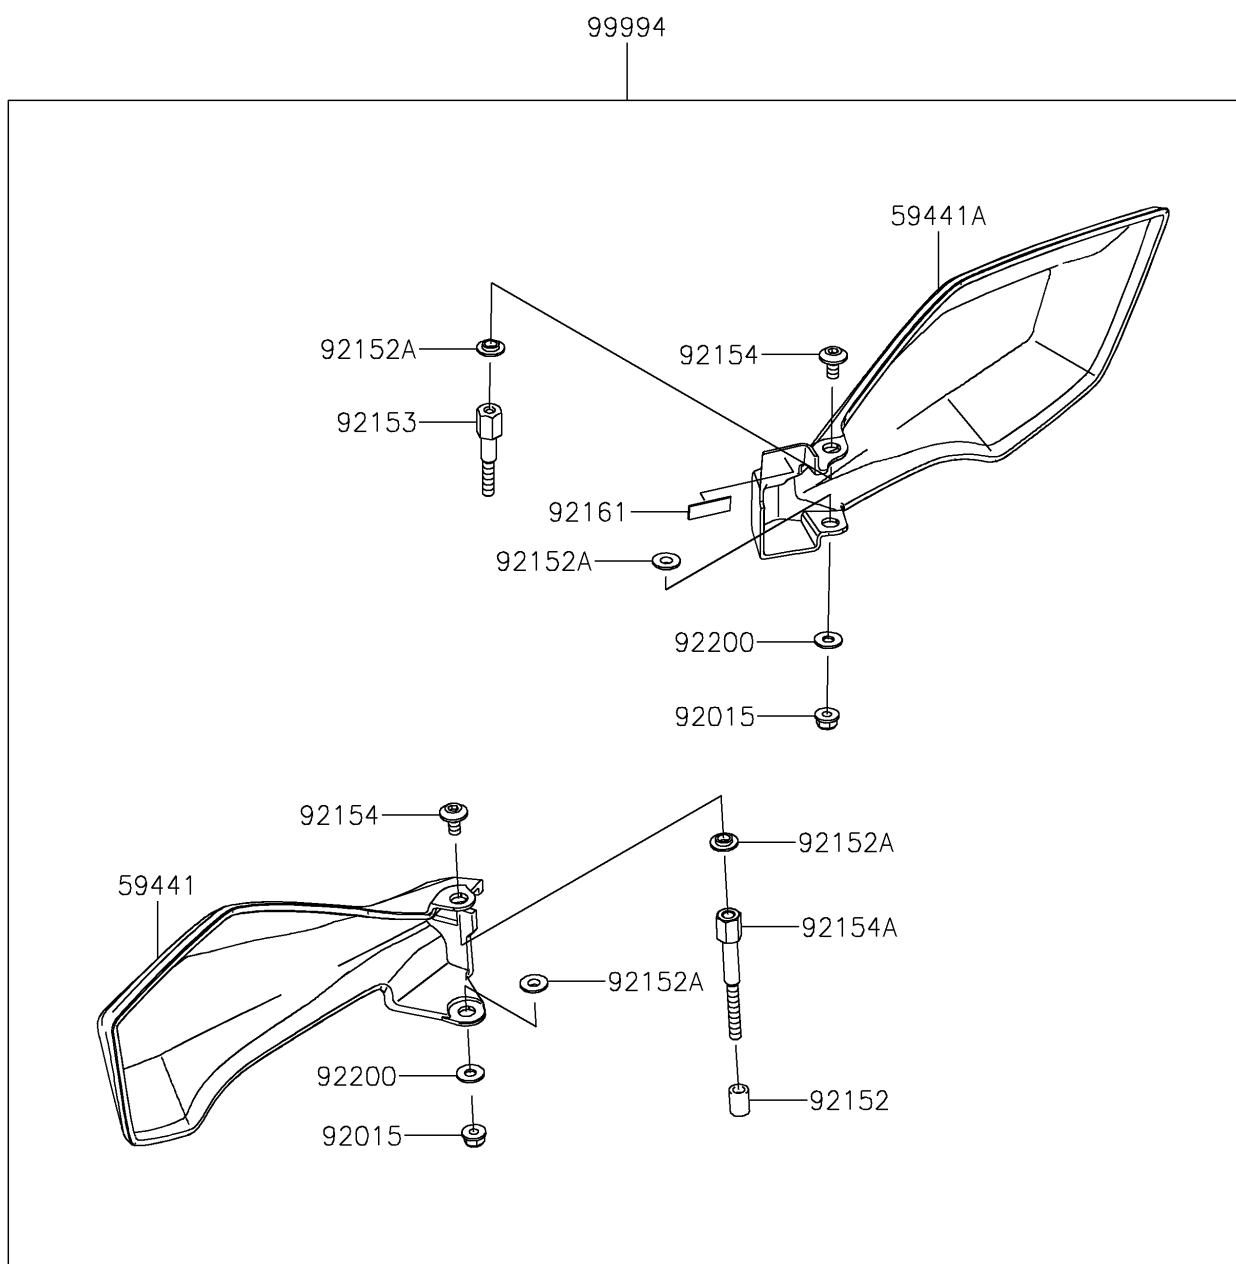

2020 VERSYS®-X 300

PARTS DIAGRAM

Accessory(Hand Guard)

F2910

2020 VERSYS® -X 300

PARTS LIST

Accessory(Hand Guard)

ITEM NAME	PART NUMBER	QUANTITY
COVER-HANDLE,LH (Ref # 59441)	59441-0043	1
COVER-HANDLE,RH (Ref # 59441A)	59441-0044	1
NUT,LOCK,FLANGED,6MM (Ref # 92015)	92015-1603	2
COLLAR,6.5X10.5X14 (Ref # 92152)	92152-2302	1
COLLAR,6.5X15X3.4 (Ref # 92152A)	92152-2314	4
BOLT,LEVER SET (Ref # 92153)	92153-0790	1
BOLT,SOCKET,6X12 (Ref # 92154)	92154-0951	2
BOLT (Ref # 92154A)	92154-2359	1
DAMPER,10X30X1 (Ref # 92161)	92161-1985	1
WASHER,6.2X15X1.2 (Ref # 92200)	92200-1762	2
KIT-ACCESSORY,HAND GUARD (Ref # 99994)	99994-0992	1