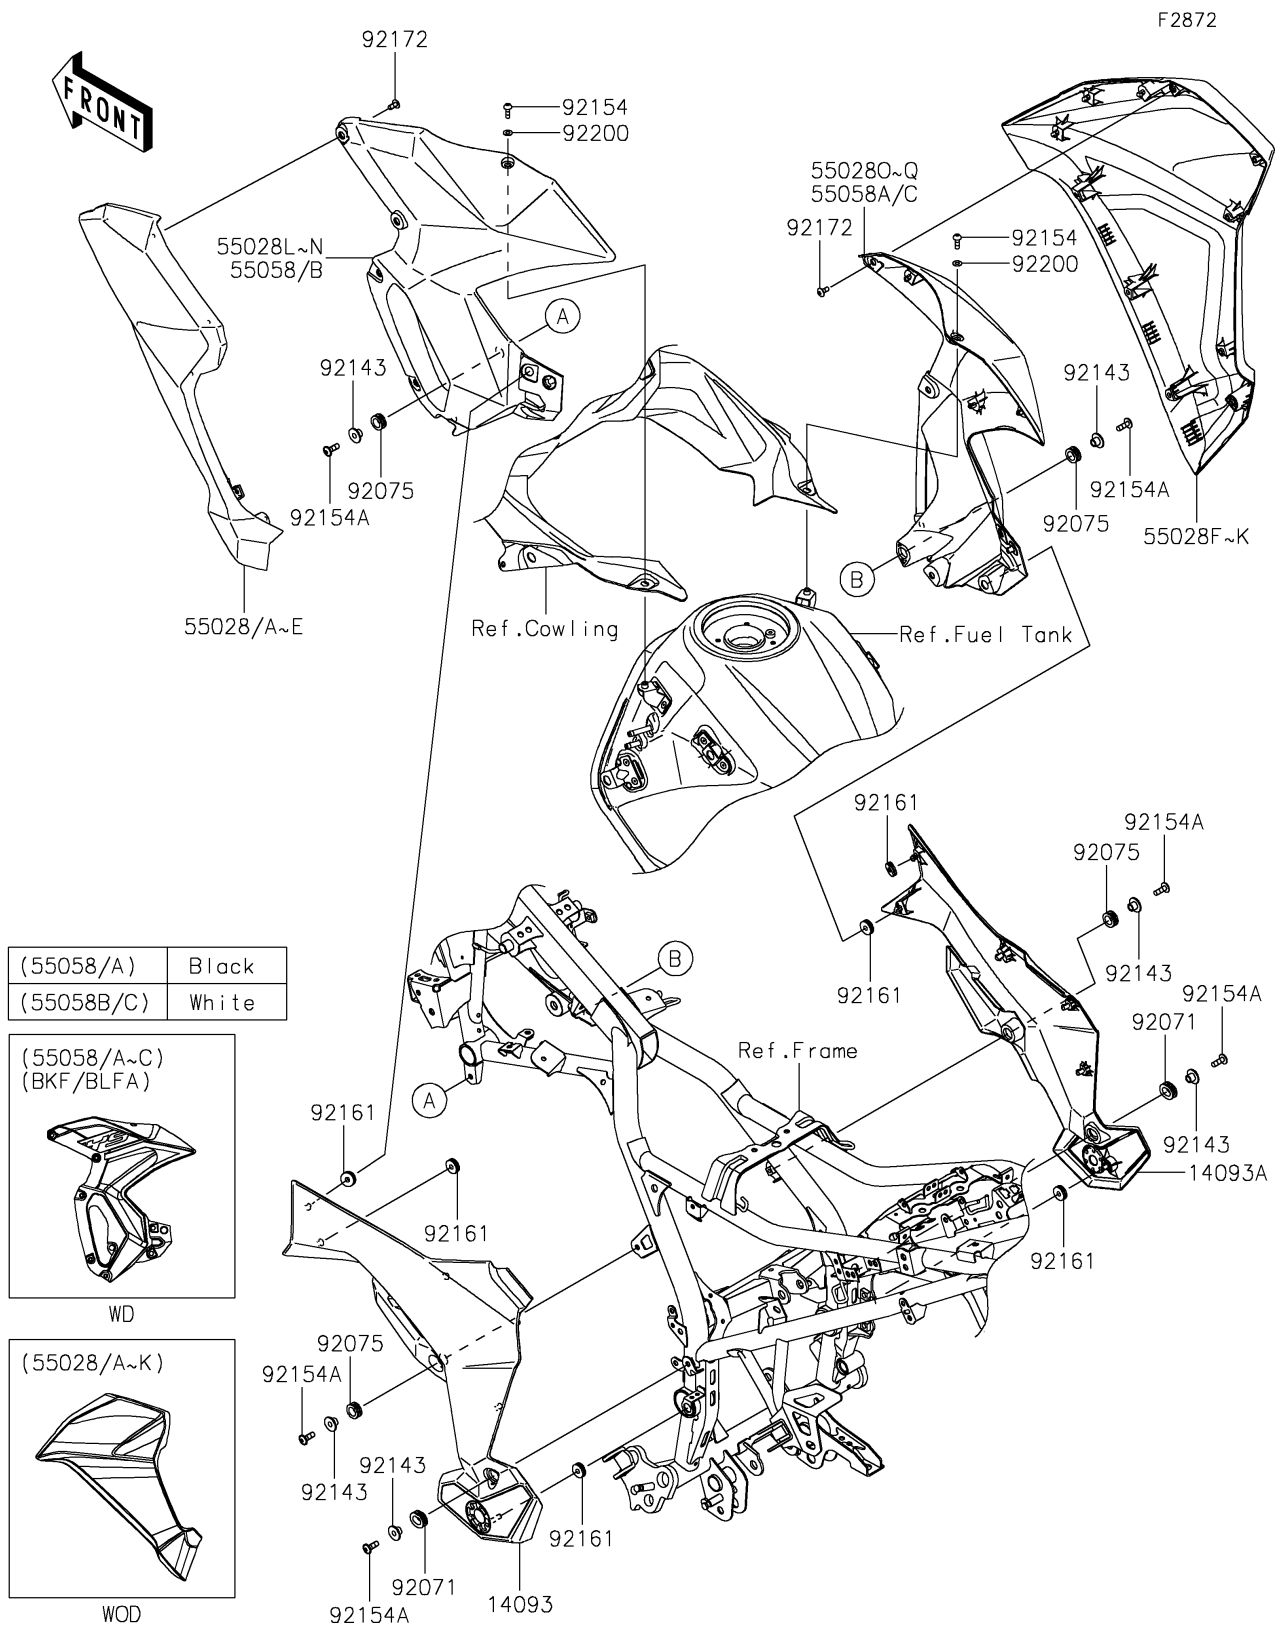

## PARTS DIAGRAM

### Cowling Lower

(55058/A)	Black
(55058B/C)	White

## PARTS LIST