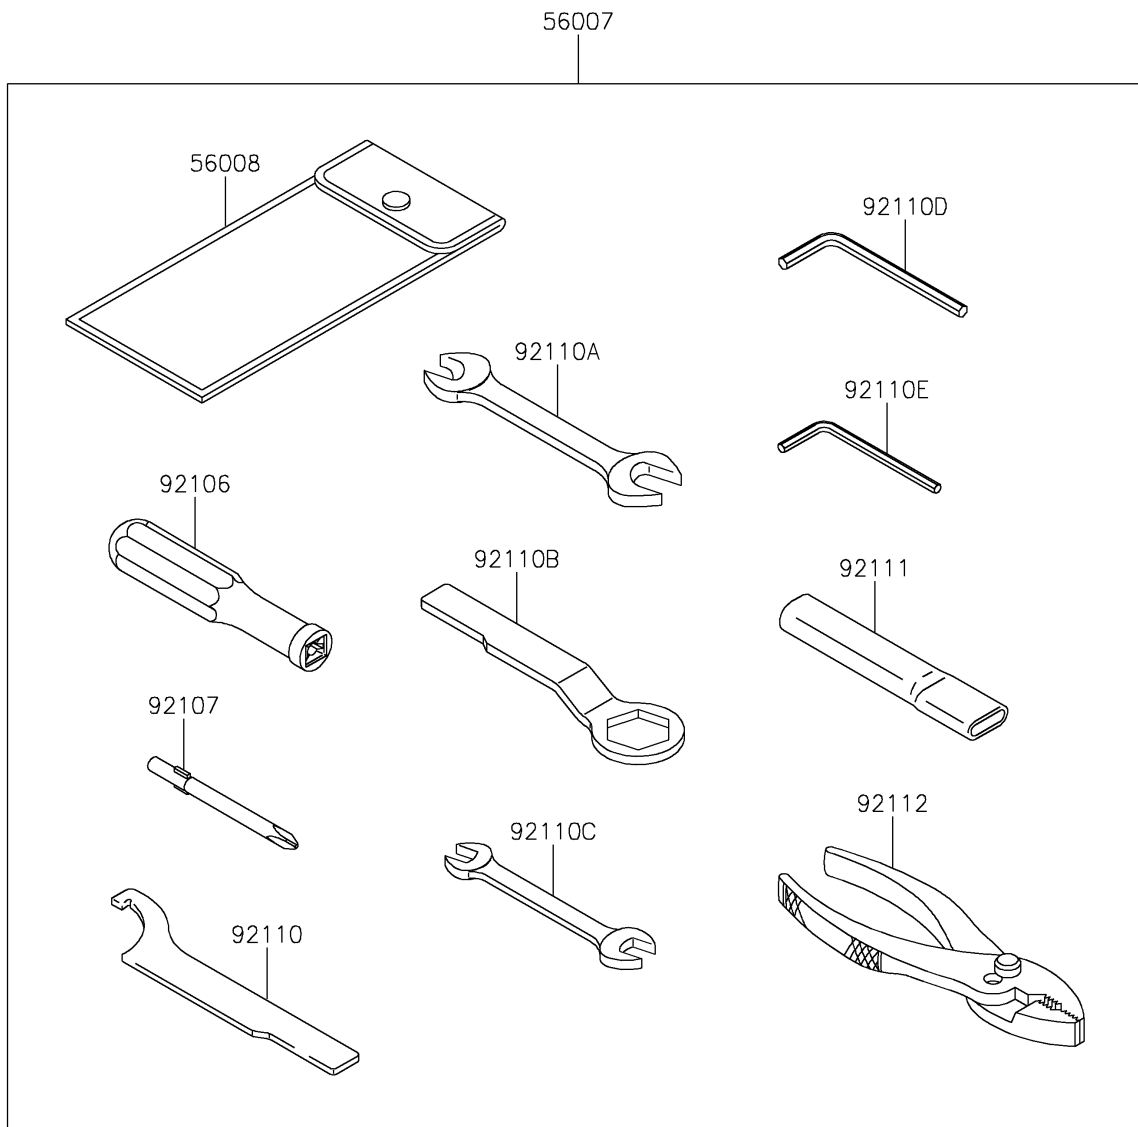

2017 Versys-X 300

PARTS DIAGRAM

Owner's Tools

F2810

2017 Versys-X 300

PARTS LIST

Owner's Tools

ITEM NAME

PART NUMBER

QUANTITY
