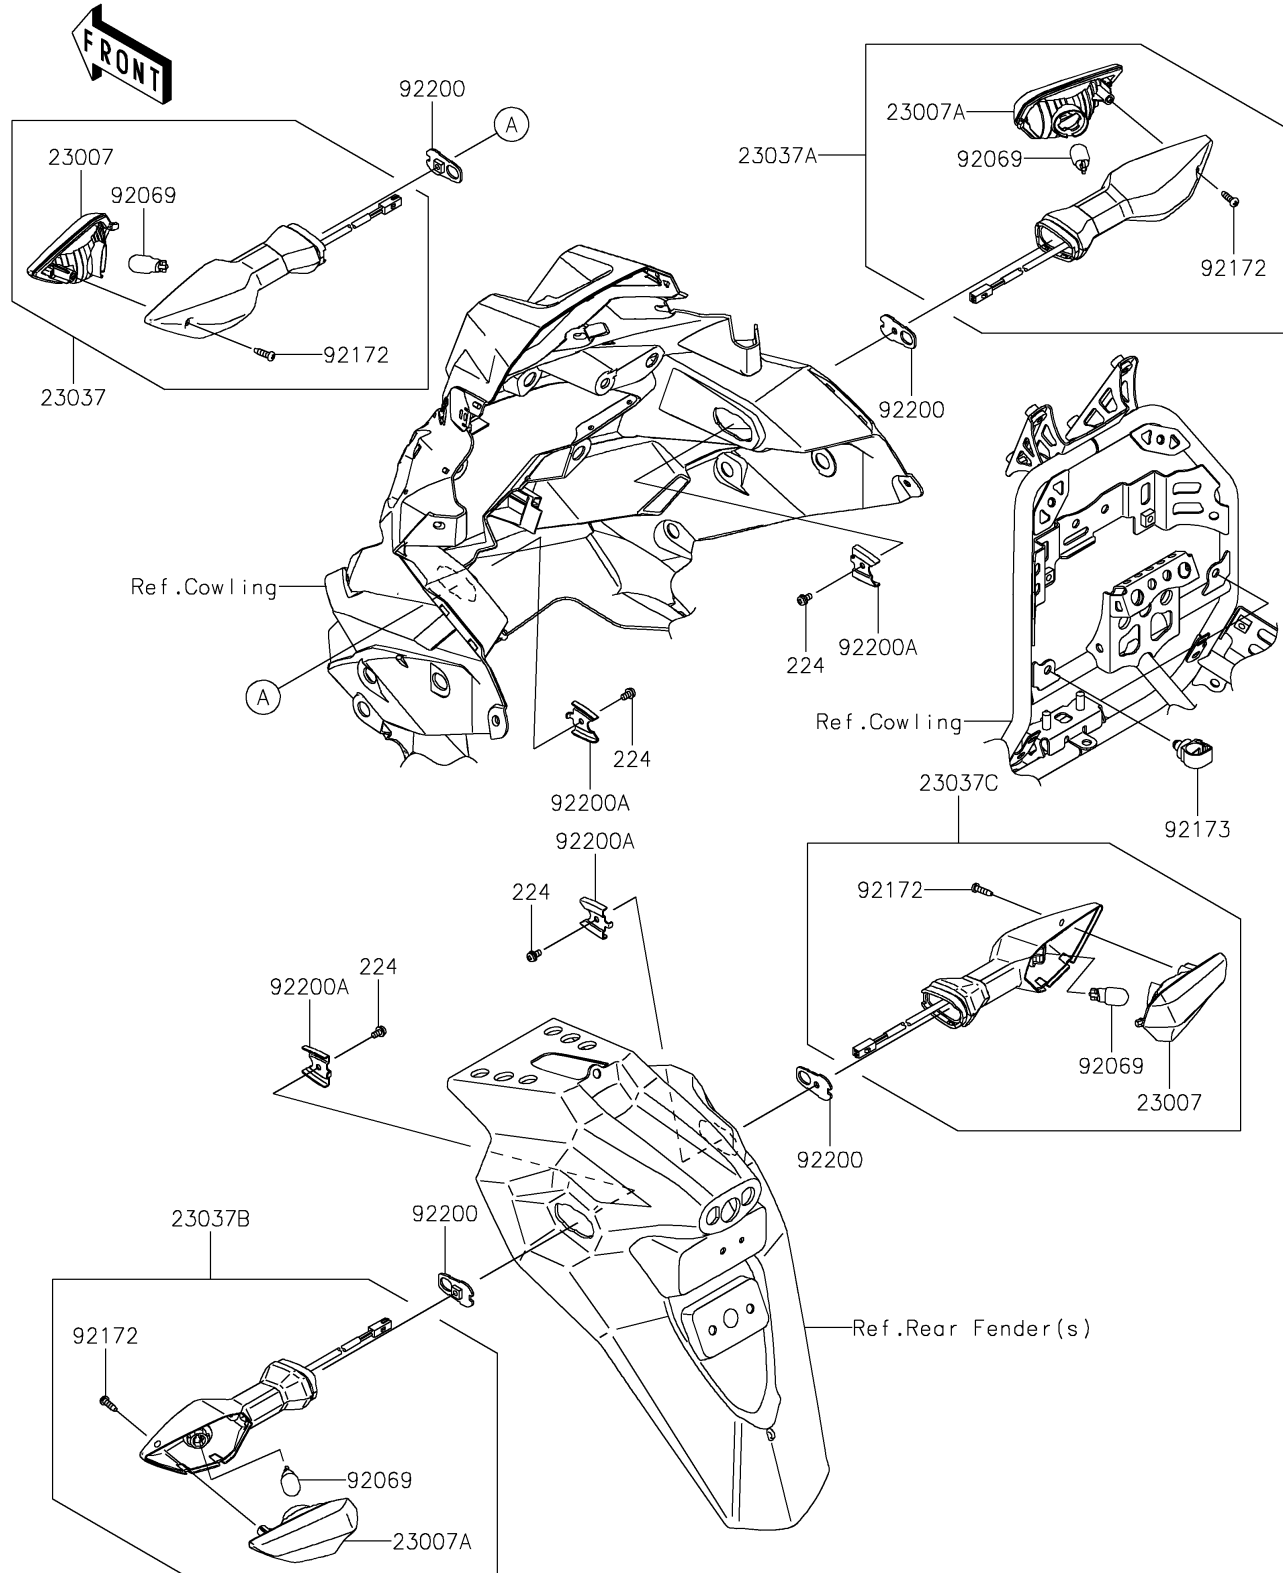

2017 Versys-X 300

PARTS DIAGRAM

Turn Signals

F2730

2017 Versys-X 300

PARTS LIST

Turn Signals

ITEM NAME	PART NUMBER	QUANTITY
SCREW-PAN-WP-CROS,4X8 (Ref # 224)	224AB0408	4
LENS-COMP (Ref # 23007)	23007-0205	2
LENS-COMP (Ref # 23007A)	23007-0206	2
LAMP-ASSY-SIGNAL,FR,LH (Ref # 23037)	23037-0330	1
LAMP-ASSY-SIGNAL,FR,RH (Ref # 23037A)	23037-0331	1
LAMP-ASSY-SIGNAL,RR,LH (Ref # 23037B)	23037-0348	1
LAMP-ASSY-SIGNAL,RR,RH (Ref # 23037C)	23037-0349	1
BULB,12V 10W (Ref # 92069)	92069-0090	4
SCREW,4X14 (Ref # 92172)	92172-1117	4
CLAMP,12MM DIA. (Ref # 92173)	92173-0736	2
WASHER,NUT 4MM (Ref # 92200)	92200-0854	4
WASHER (Ref # 92200A)	92200-0855	4