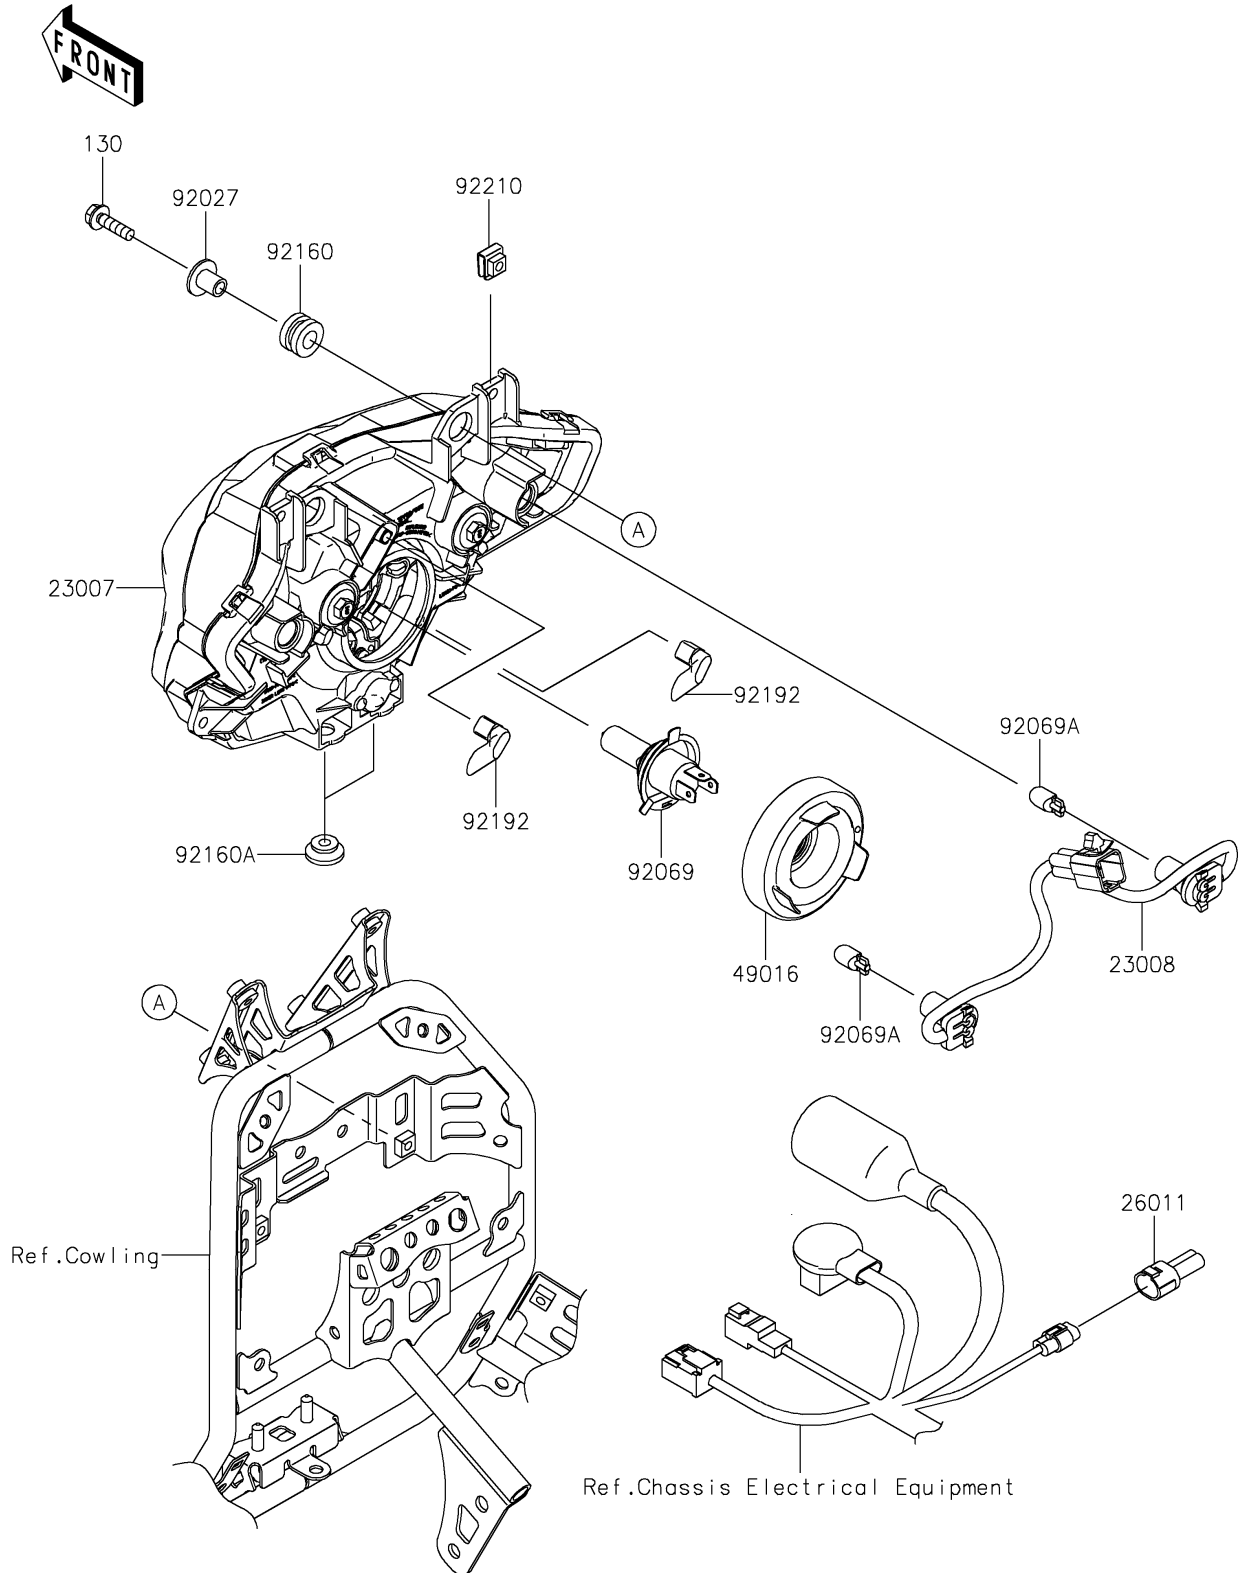

2017 Versys-X 300

PARTS DIAGRAM

Headlight(s)

F2710

2017 Versys-X 300

PARTS LIST

Headlight(s)

ITEM NAME	PART NUMBER	QUANTITY
BOLT-FLANGED,6X22 (Ref # 130)	130BA0622	2
LENS-COMP,HEAD LAMP (Ref # 23007)	23007-0207	1
SOCKET-ASSY (Ref # 23008)	23008-0177	1
WIRE-LEAD (Ref # 26011)	26011-0967	1
COVER-SEAL (Ref # 49016)	49016-0627	1
COLLAR,6.5X10X14.1 (Ref # 92027)	92027-1183	2
BULB,12V 60/55W,H4 (Ref # 92069)	92069-0050	1
BULB,12V 5W (Ref # 92069A)	92069-1016	2
DAMPER,10X20X12 (Ref # 92160)	92160-1167	2
DAMPER (Ref # 92160A)	92160-1613	2
TUBE,BREATHER (Ref # 92192)	92192-1528	2
NUT,5MM (Ref # 92210)	92210-0776	2