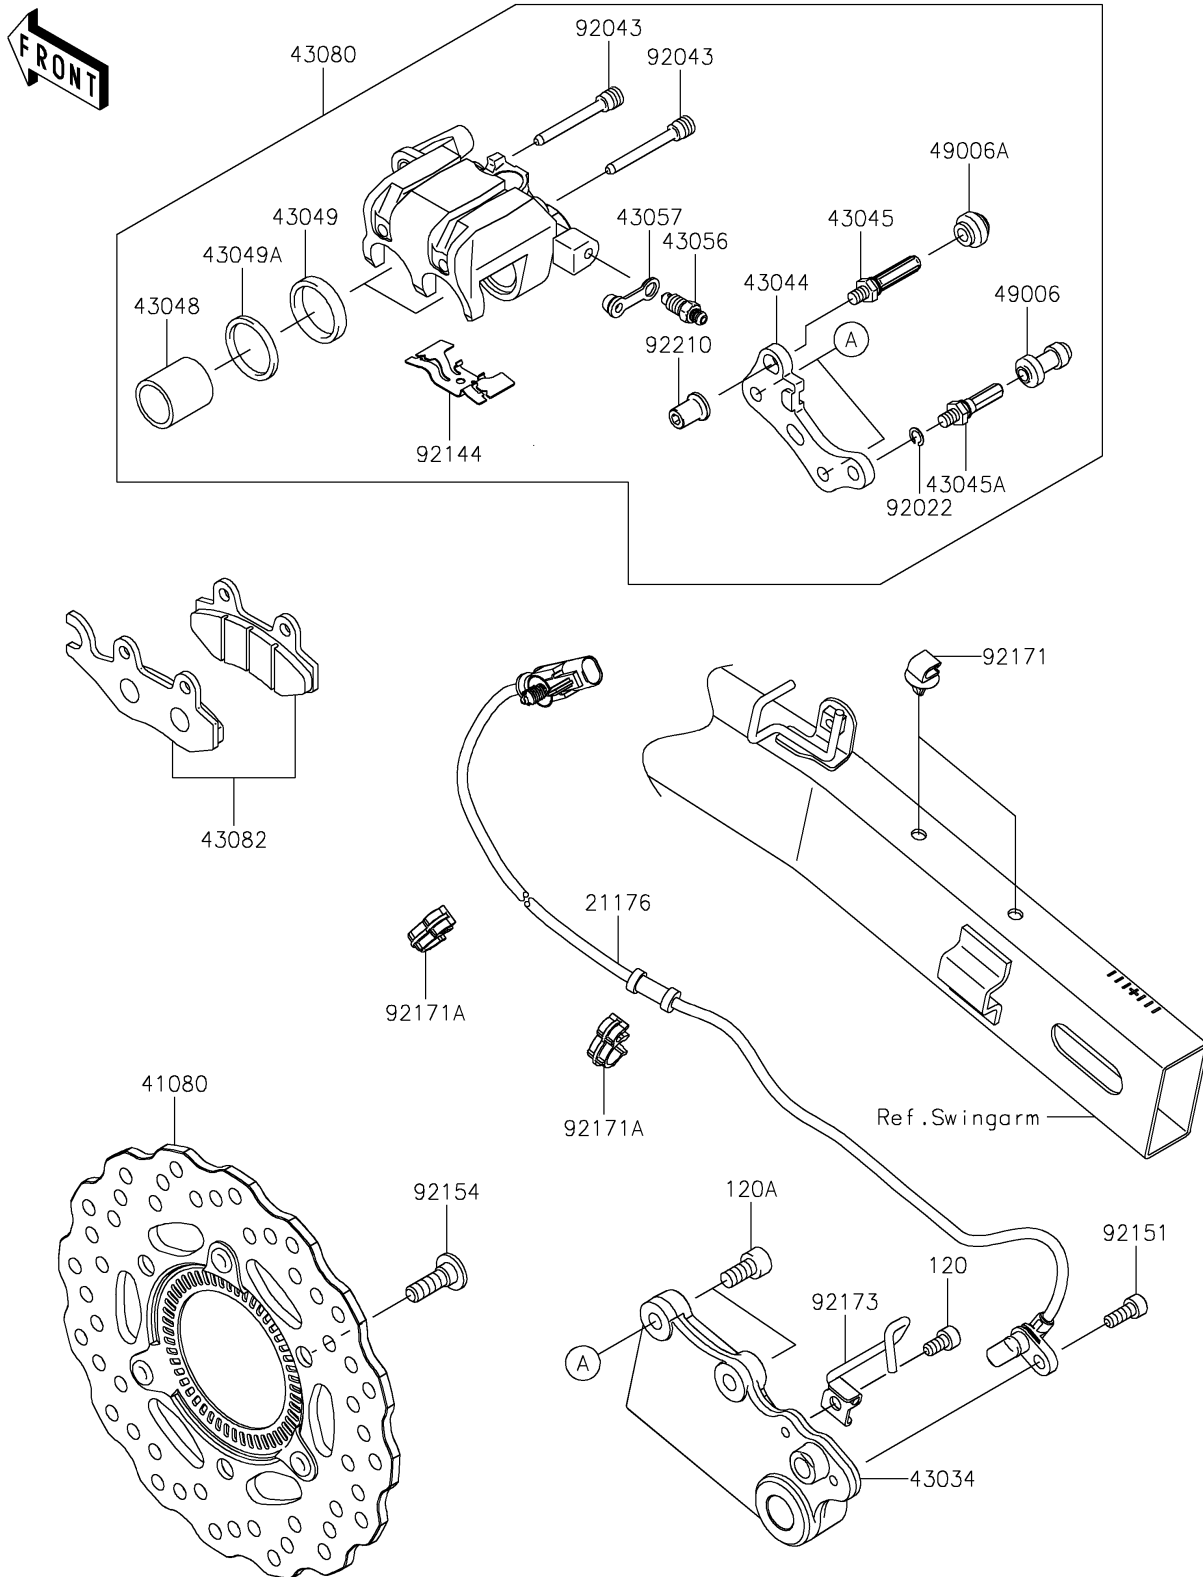

2020 VERSYS®-X 300

PARTS DIAGRAM

Rear Brake

F2294

2020 VERSYS[®]-X 300

PARTS LIST

Rear Brake

ITEM NAME

PART NUMBER

QUANTITY
