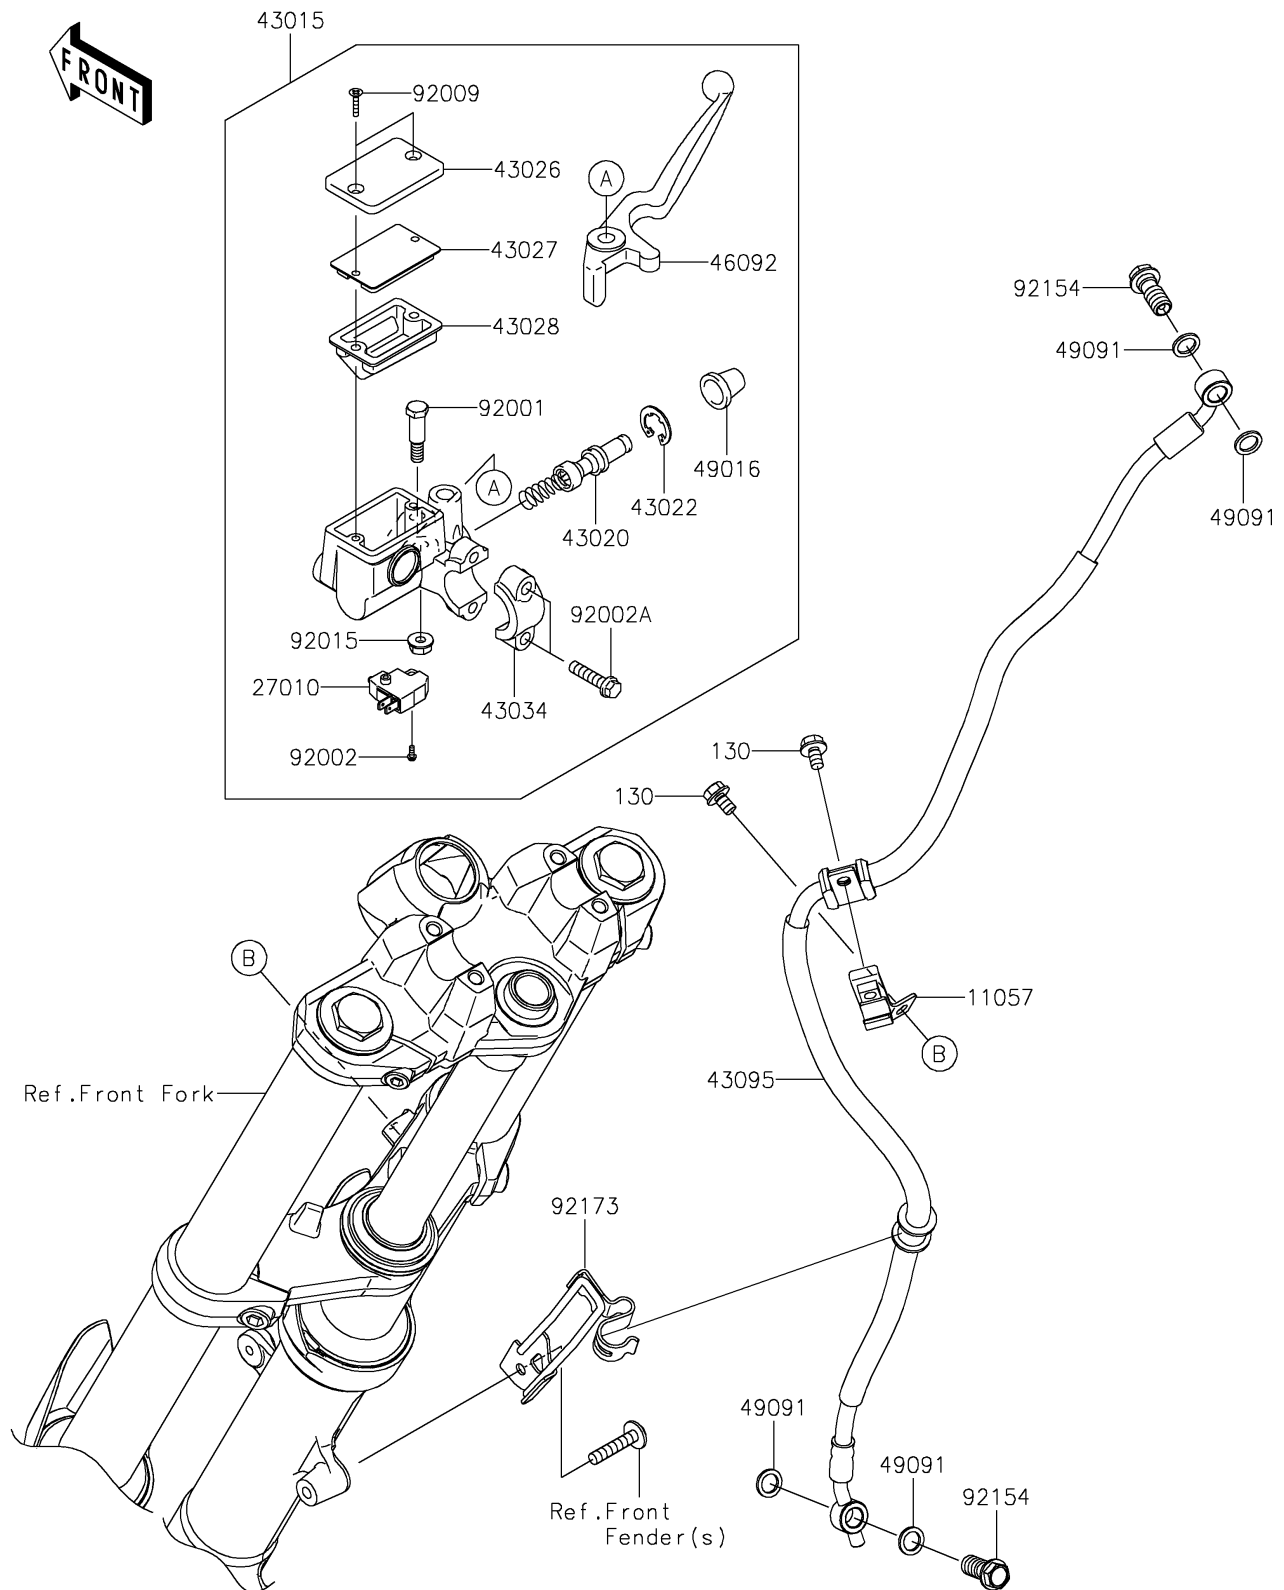

2020 VERSYS®-X 300

PARTS DIAGRAM

Front Master Cylinder

F2291