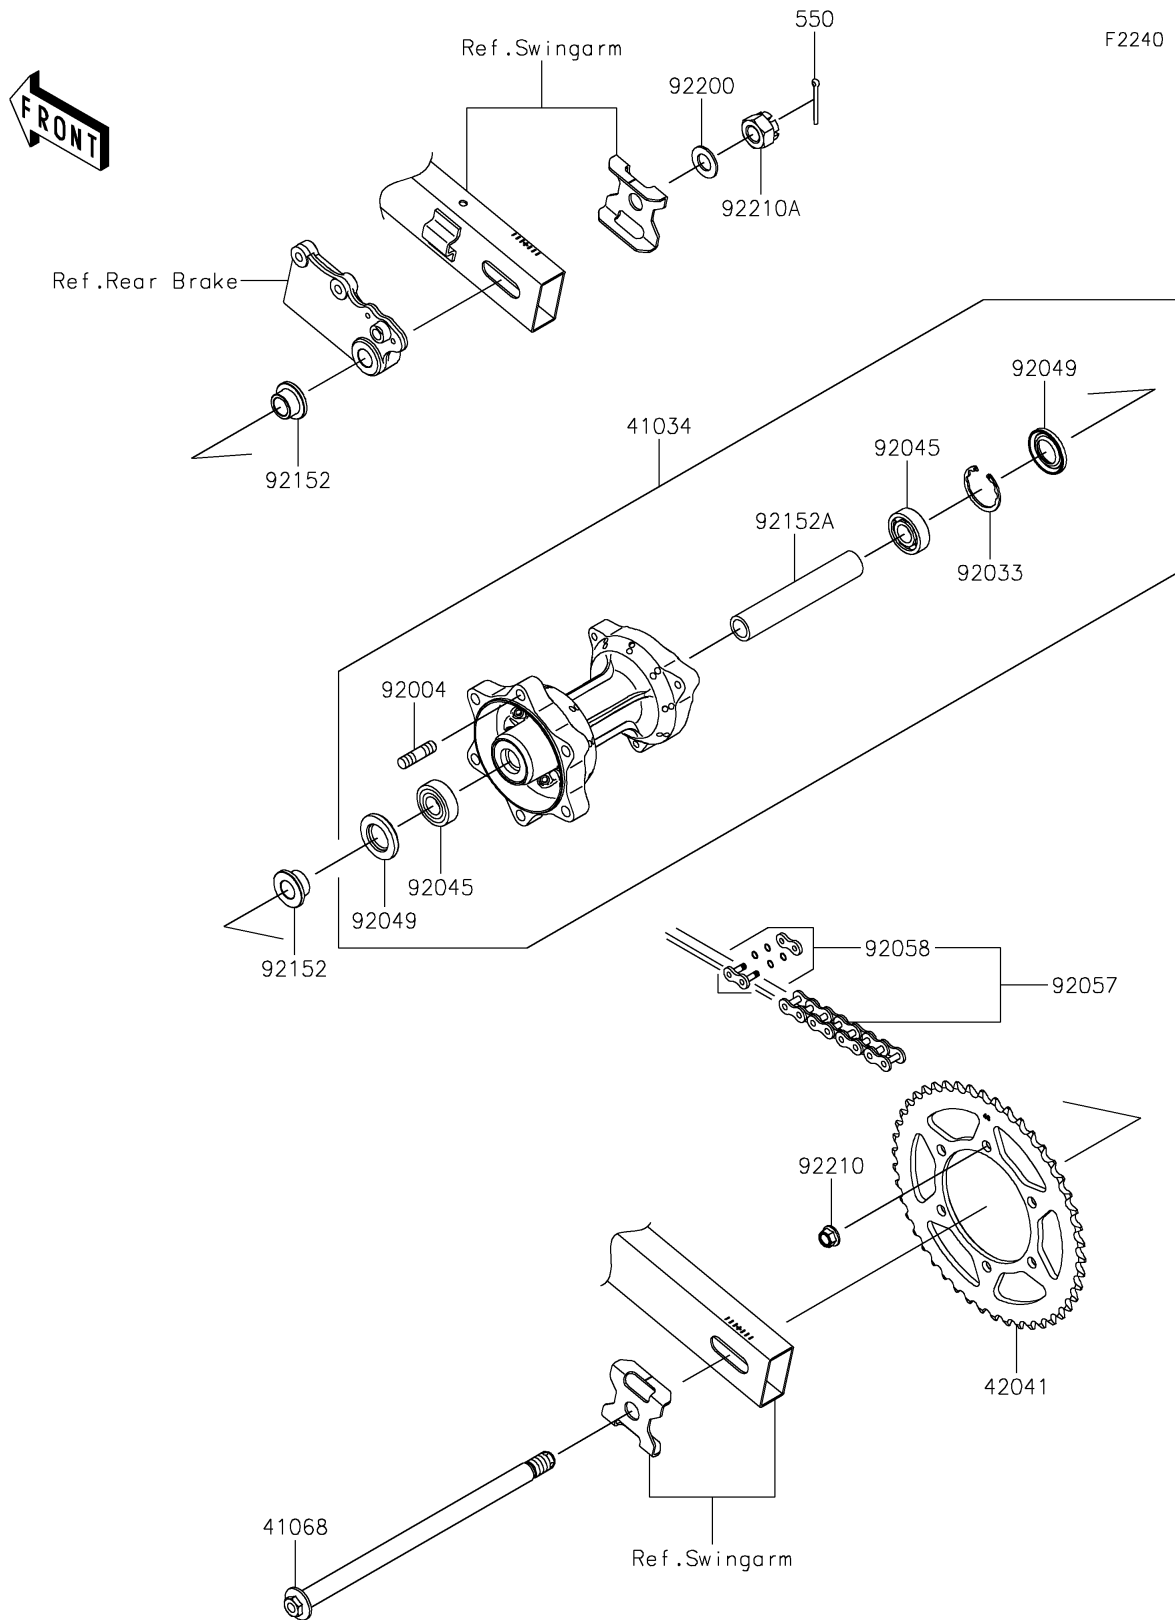

## PARTS DIAGRAM

### Rear Hub

## PARTS LIST

### Rear Hub

ITEM NAME	PART NUMBER	QUANTITY
DRUM-ASSY,RR BRAKE,P.SILVER (Ref # 41034)	41034-0588-458	1
AXLE,RR,17X312 (Ref # 41068)	41068-0624	1
SPROCKET-HUB,46T (Ref # 42041)	42041-0120	1
PIN-COTTER,4.0X35 (Ref # 550)	550AA4035	1
STUD,10X19 (Ref # 92004)	92004-0048	6
RING-SNAP,40MM (Ref # 92033)	92033-1040	1
BEARING-BALL,17X40X12 (Ref # 92045)	92045-0732	2
SEAL-OIL (Ref # 92049)	92049-0794	2
CHAIN,DRIVE,EK520RM/3DX112L (Ref # 92057)	92057-0647	1
JOINT-CHAIN (Ref # 92058)	92058-0037	1
COLLAR,17X24X16 (Ref # 92152)	92152-2292	2
COLLAR,17.1X24X141 (Ref # 92152A)	92152-2317	1
WASHER,16.2X30X2.0 (Ref # 92200)	92200-1842	1
NUT,LOCK,FLANGED,10MM (Ref # 92210)	92210-0276	6
NUT,CASTLE,16MM (Ref # 92210A)	92210-1171	1