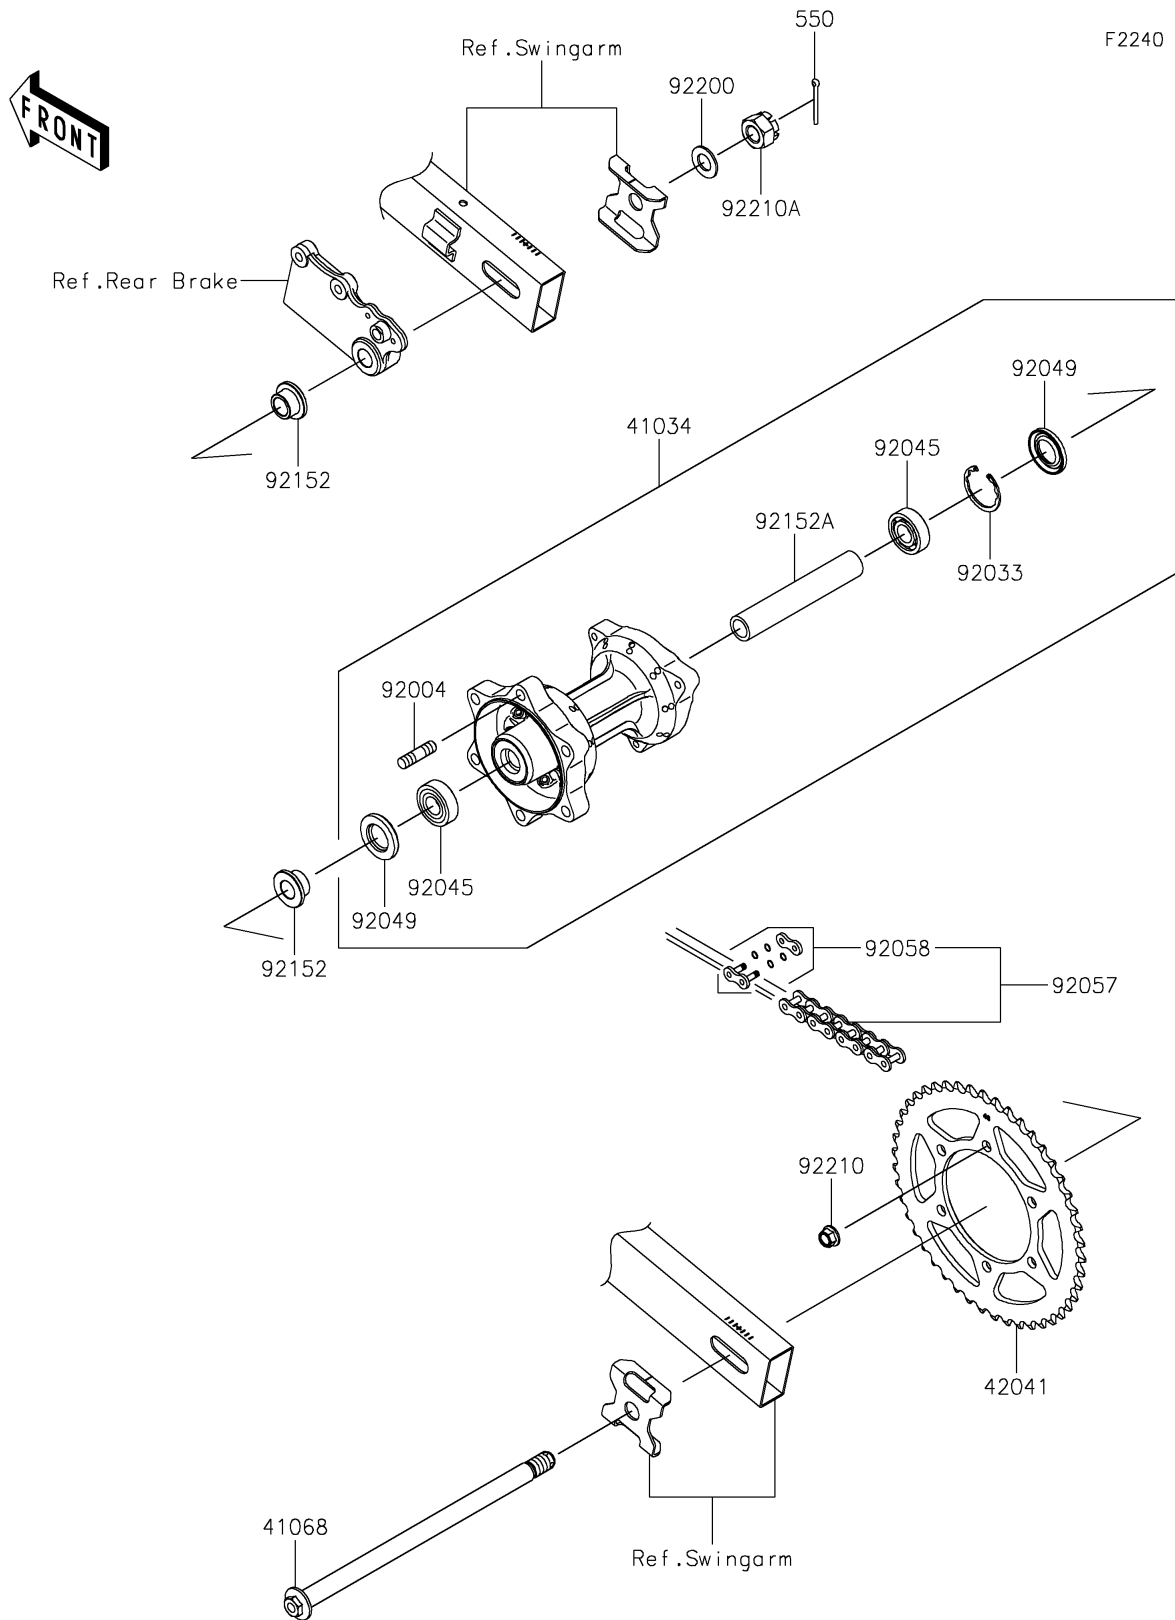

2019 VERSYS®-X 300

PARTS DIAGRAM

Rear Hub

2019 VERSYS®-X 300

PARTS LIST

Rear Hub

ITEM NAME	PART NUMBER	QUANTITY
DRUM-ASSY,RR BRAKE,P.SILVER (Ref # 41034)	41034-0588-458	1
AXLE,RR,17X312 (Ref # 41068)	41068-0624	1
SPROCKET-HUB,46T (Ref # 42041)	42041-0120	1
PIN-COTTER,4.0X35 (Ref # 550)	550AA4035	1
STUD,10X19 (Ref # 92004)	92004-0048	6
RING-SNAP,40MM (Ref # 92033)	92033-1040	1
BEARING-BALL,17X40X12 (Ref # 92045)	92045-0732	2
SEAL-OIL (Ref # 92049)	92049-0794	2
CHAIN,DRIVE,EK520RM/3DX112L (Ref # 92057)	92057-0647	1
JOINT-CHAIN (Ref # 92058)	92058-0037	1
COLLAR,17X24X16 (Ref # 92152)	92152-2292	2
COLLAR,17.1X24X141 (Ref # 92152A)	92152-2317	1
WASHER,16.2X30X2.0 (Ref # 92200)	92200-1842	1
NUT,LOCK,FLANGED,10MM (Ref # 92210)	92210-0276	6
NUT,CASTLE,16MM (Ref # 92210A)	92210-1171	1