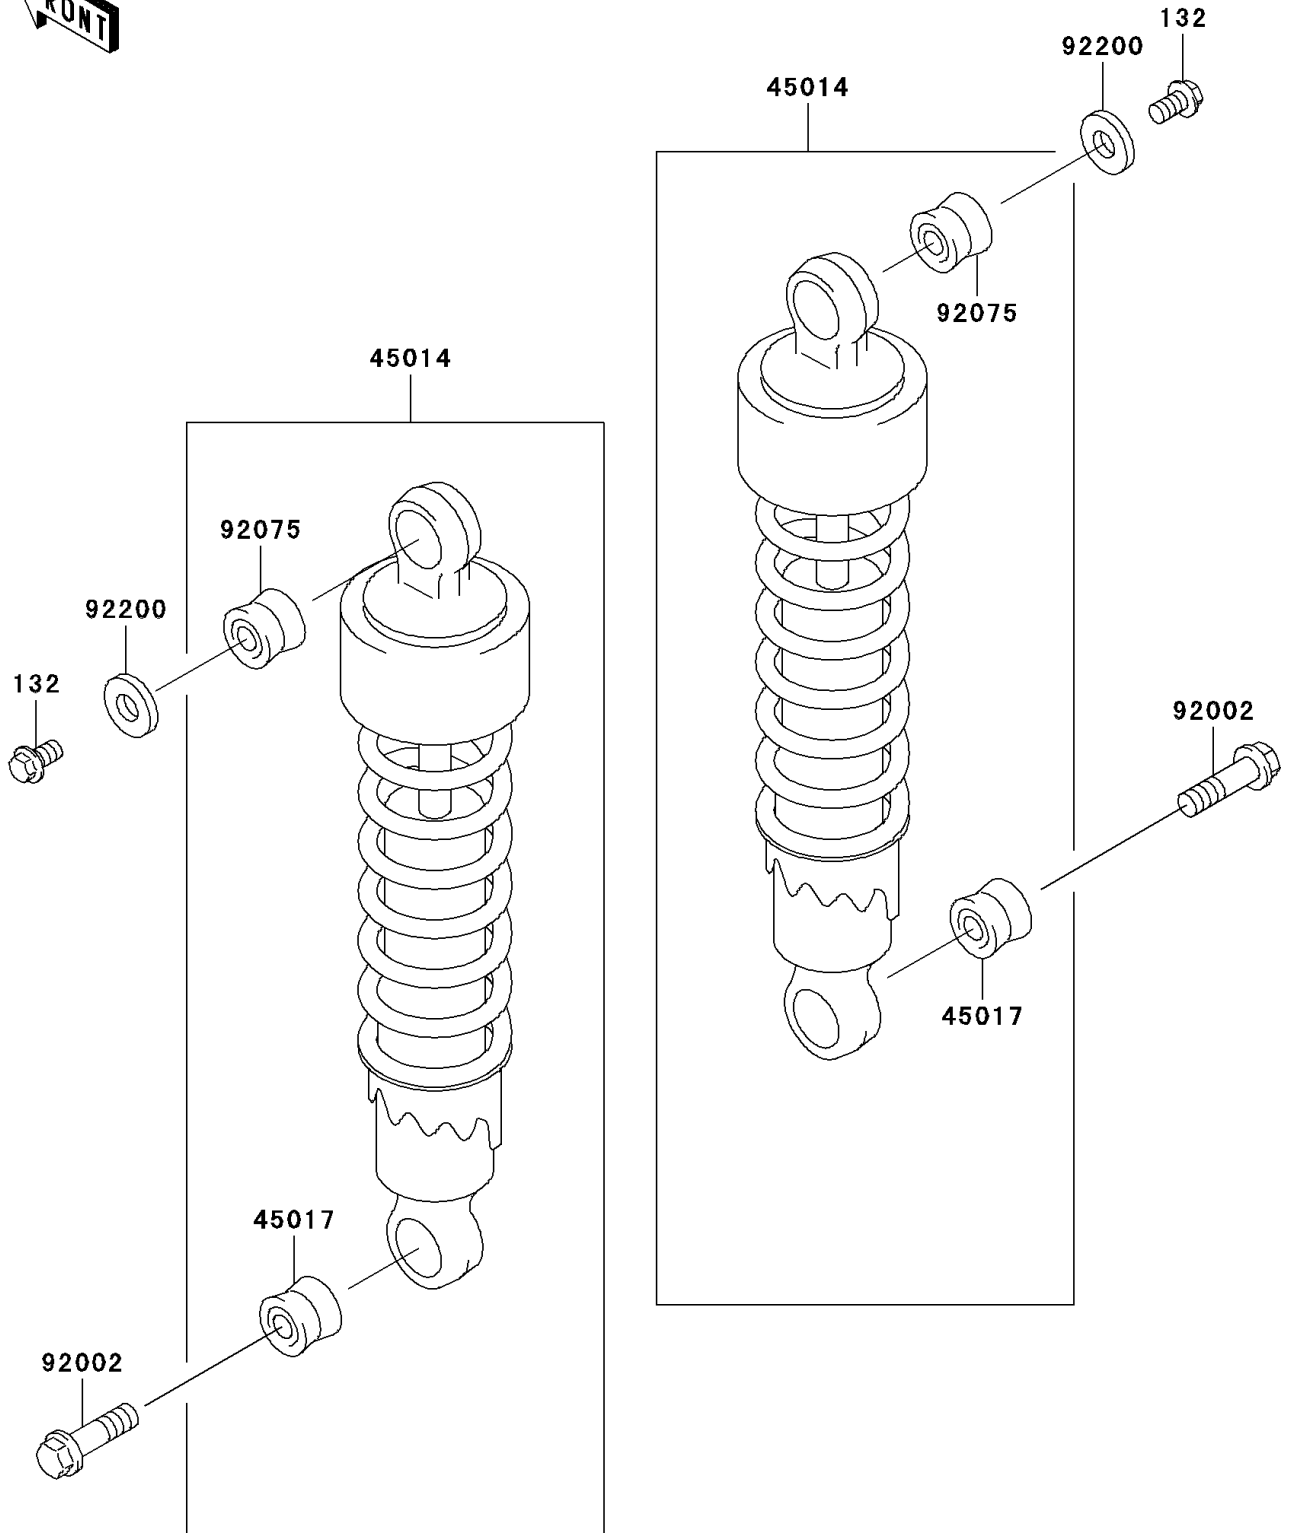

2006 Vulcan 500 LTD

PARTS DIAGRAM

Suspension/Shock Absorber

F2151

2006 Vulcan 500 LTD

PARTS LIST

Suspension/Shock Absorber

ITEM NAME

PART NUMBER

QUANTITY
