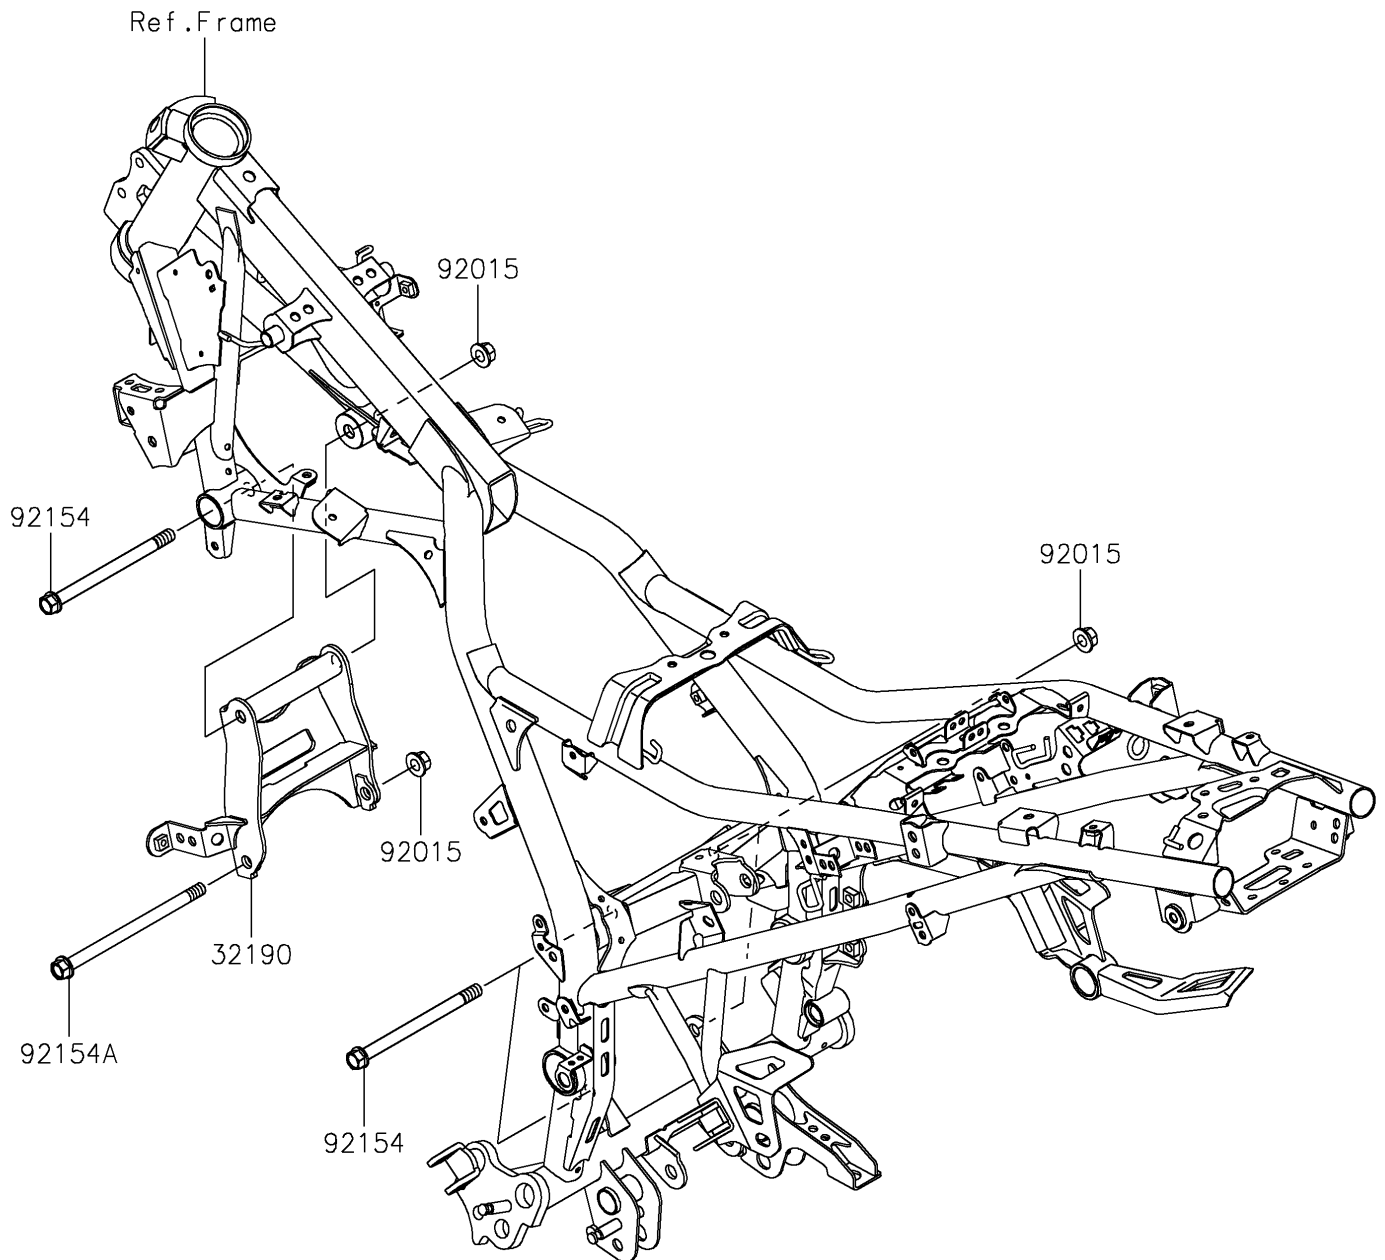

2020 VERSYS®-X 300

PARTS DIAGRAM

Engine Mount

F2122

2020 VERSYS[®]-X 300

PARTS LIST

Engine Mount

ITEM NAME

PART NUMBER

QUANTITY
