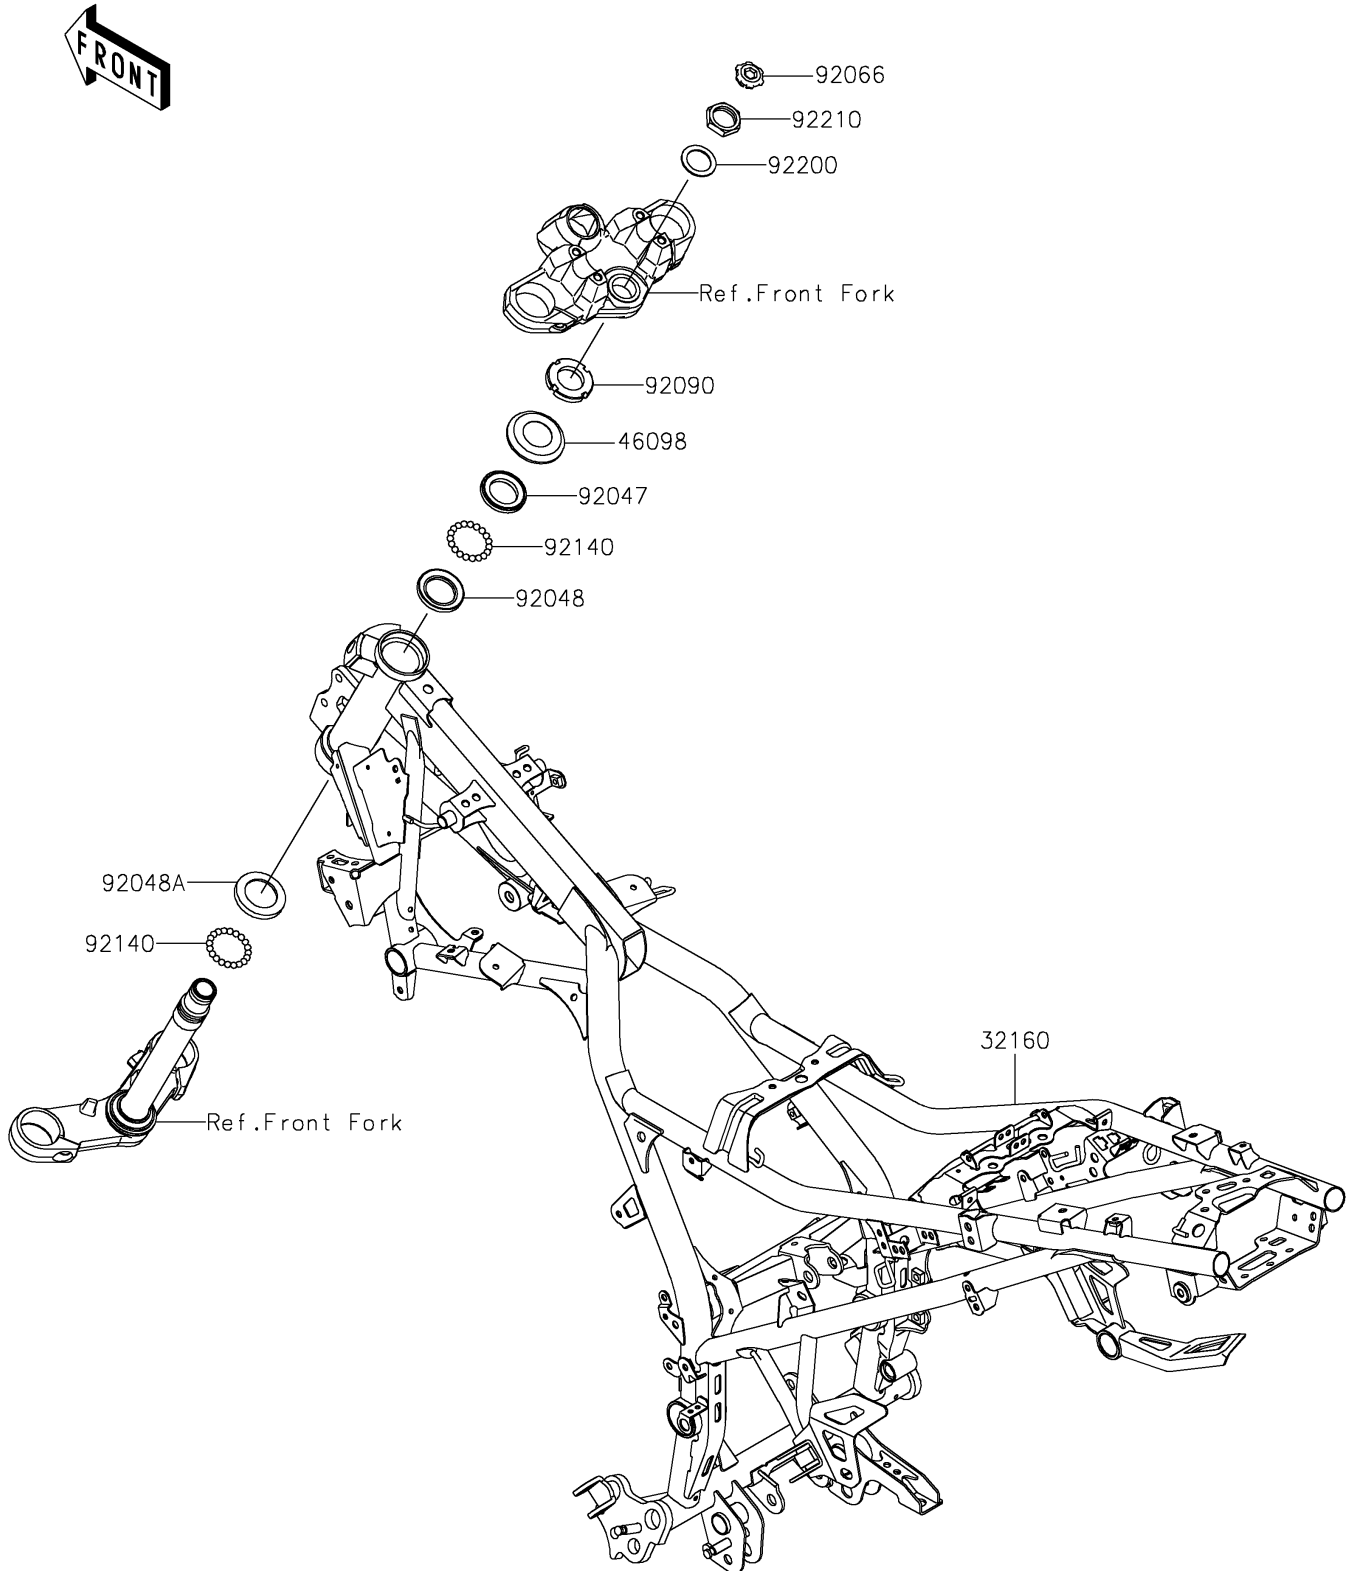

2017 Versys-X 300

PARTS DIAGRAM

Frame

F2120

2017 Versys-X 300

PARTS LIST

Frame

ITEM NAME	PART NUMBER	QUANTITY
FRAME-COMP,F.S.BLACK (Ref # 32160)	32160-0967-18R	1
CAP,STEERING STEM (Ref # 46098)	46098-016	1
RACE,STEERING STEM BEARING (Ref # 92047)	92047-011	1
RACE,STEERING STEM BEARING (Ref # 92048)	92048-006	1
RACE,STEERING STEM BEARING (Ref # 92048A)	92048-008	1
PLUG (Ref # 92066)	92066-0785	1
NUT,30MM (Ref # 92090)	92090-007	1
BALL,6.35MM (Ref # 92140)	92140-0008	39
WASHER,25.5X36X1.6 (Ref # 92200)	92200-1858	1
NUT,25MM (Ref # 92210)	92210-0858	1