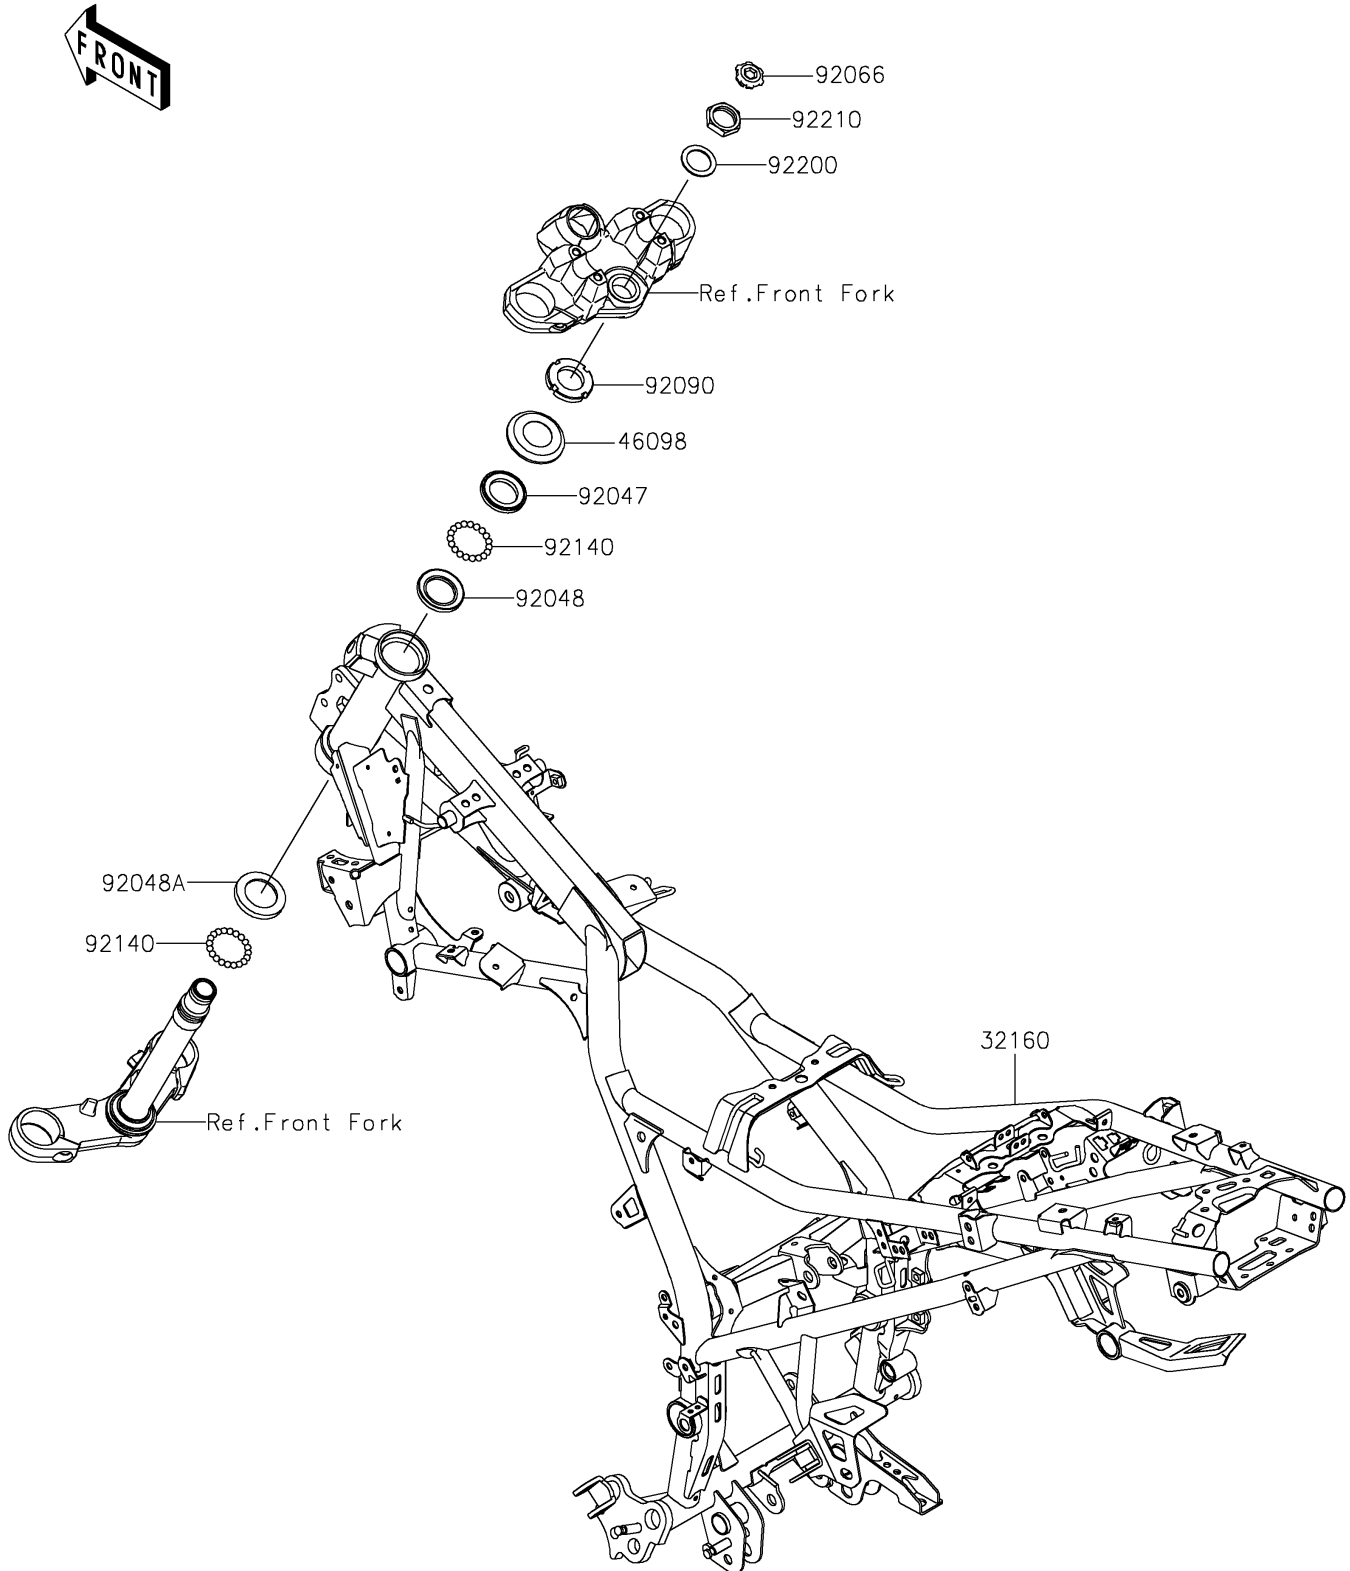

# 2019 VERSYS®-X 300

## PARTS DIAGRAM

Frame

F2120

## PARTS LIST

### Frame

ITEM NAME	PART NUMBER	QUANTITY
FRAME-COMP,F.S.BLACK (Ref # 32160)	32160-0967-18R	1
CAP,STEERING STEM (Ref # 46098)	46098-016	1
RACE,STEERING STEM BEARING (Ref # 92047)	92047-011	1
RACE,STEERING STEM BEARING (Ref # 92048)	92048-006	1
RACE,STEERING STEM BEARING (Ref # 92048A)	92048-008	1
PLUG (Ref # 92066)	92066-0785	1
NUT,30MM (Ref # 92090)	92090-007	1
BALL,6.35MM (Ref # 92140)	92140-0008	39
WASHER,25.5X36X1.6 (Ref # 92200)	92200-1858	1
NUT,25MM (Ref # 92210)	92210-0858	1