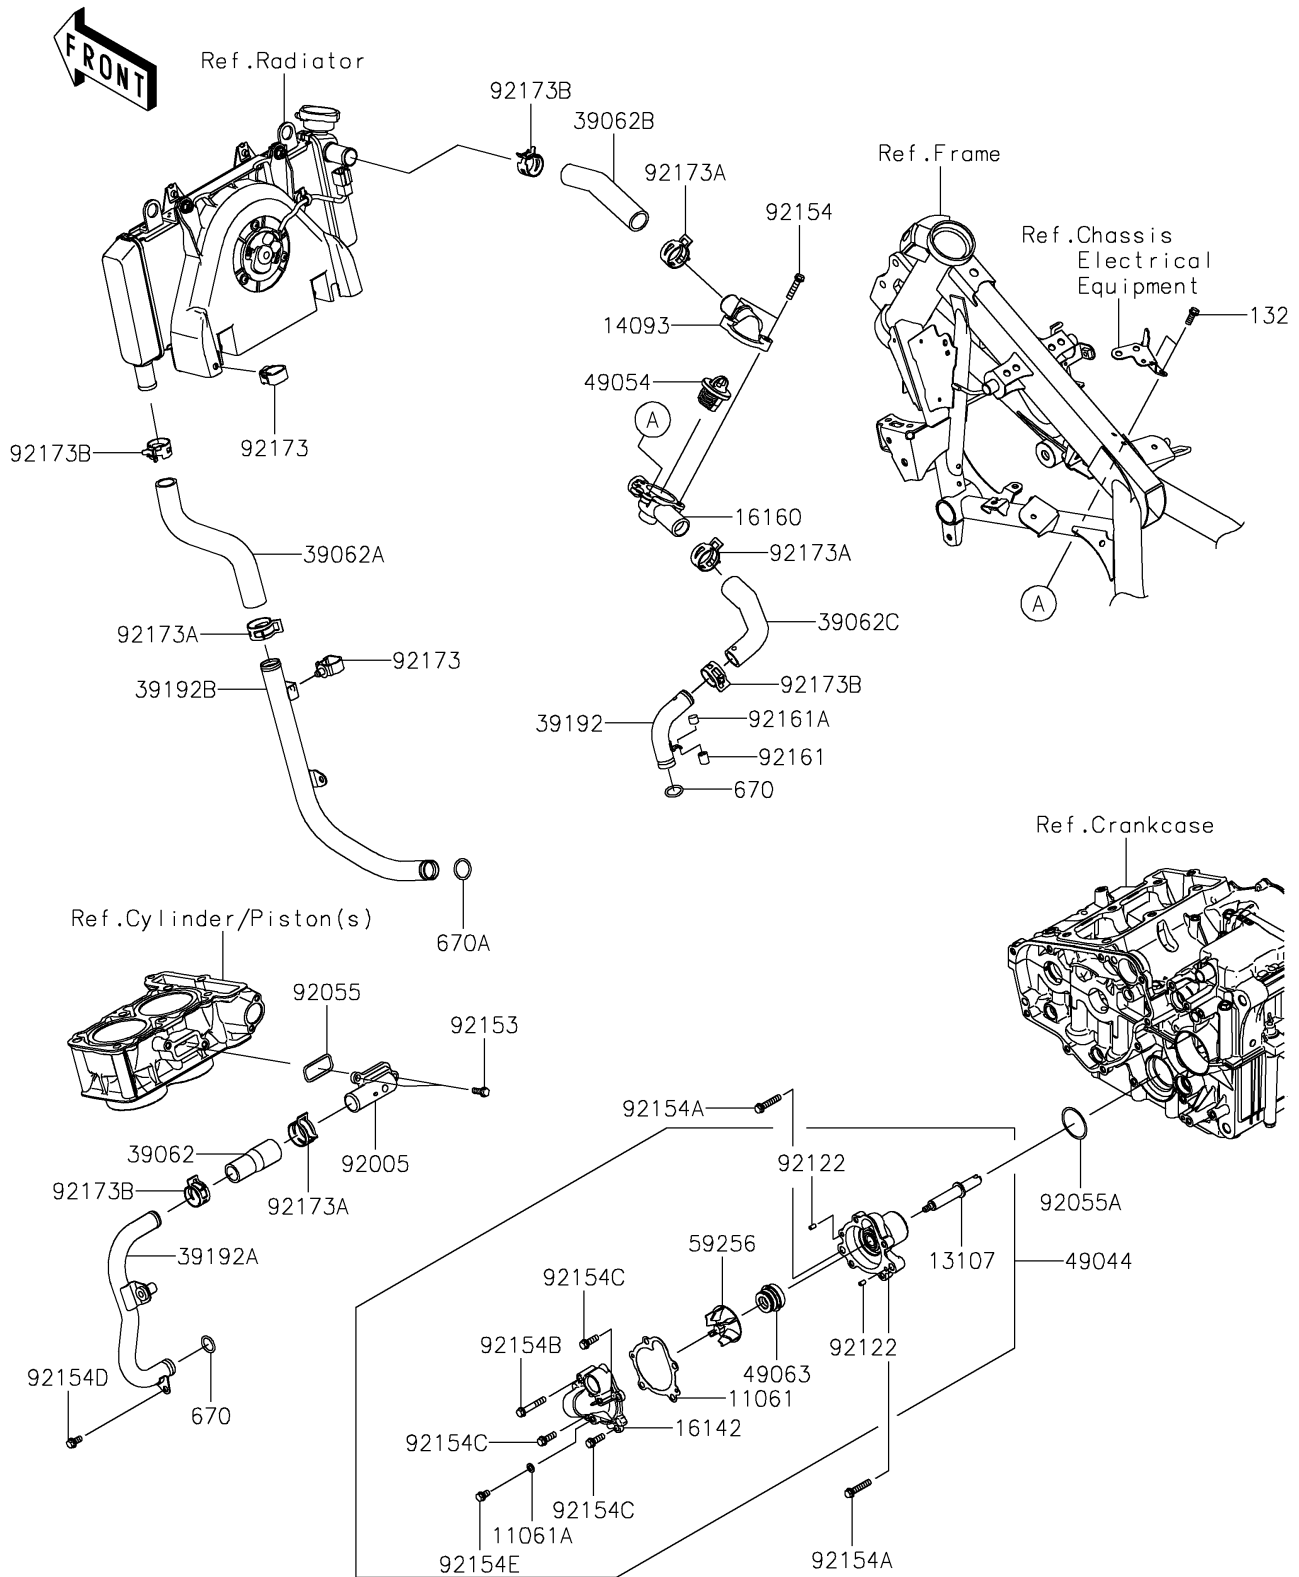

2019 VERSYS®-X 300

PARTS DIAGRAM

Water Pipe

E3037

2019 VERSYS®-X 300

PARTS LIST

Water Pipe

ITEM NAME	PART NUMBER	QUANTITY
GASKET (Ref # 11061)	11061-0795	1
GASKET,DRAIN (Ref # 11061A)	11061-0875	1
SHAFT (Ref # 13107)	13107-0742	1
BOLT-FLANGED-SMALL,6X14 (Ref # 132)	132BA0614	2
COVER,THERMOSTAT (Ref # 14093)	14093-0224	1
COVER-PUMP (Ref # 16142)	16142-0708	1
BODY,THERMO.,LWR (Ref # 16160)	16160-0762	1
HOSE-COOLING,W/P-CYLINDER (Ref # 39062)	39062-0693	1
HOSE-COOLING,RADIATOR-W/PUMP (Ref # 39062A)	39062-0773	1
HOSE-COOLING,RADIATOR-THERMO (Ref # 39062B)	39062-0793	1
HOSE-COOLING,HEAD-THERMO (Ref # 39062C)	39062-0794	1
PIPE-WATER,HEAD-THERMO (Ref # 39192)	39192-0590	1
PIPE-WATER,W/P-CYLINDER (Ref # 39192A)	39192-0600	1
PIPE-WATER,RAD.-W/P (Ref # 39192B)	39192-0604	1
PUMP-WATER (Ref # 49044)	49044-0015	1
THERMOSTAT (Ref # 49054)	49054-1056	1
SEAL-MECHANICAL,WATER (Ref # 49063)	49063-1055	1
IMPELLER (Ref # 59256)	59256-0554	1
O RING,16MM (Ref # 670)	670B2016	2
O RING,18MM (Ref # 670A)	670B2018	1
FITTING,CYLINDER (Ref # 92005)	92005-0890	1
RING-O,2.4MM (Ref # 92055)	92055-0735	1
RING-O,34.4X3.1 (Ref # 92055A)	92055-0736	1
ROLLER,4X8 (Ref # 92122)	92122-0557	2
BOLT,6X16 (Ref # 92153)	92153-0695	2
BOLT,FLANGED,6X25 (Ref # 92154)	92154-1212	2
BOLT,FLANGED,6X30 (Ref # 92154A)	92154-1773	2
BOLT,FLANGED,6X35 (Ref # 92154B)	92154-1779	1
BOLT,FLANGED-SMALL,6X18 (Ref # 92154C)	92154-2349	3

2019 VERSYS® -X 300

PARTS LIST

Water Pipe

ITEM NAME	PART NUMBER	QUANTITY
BOLT,FLANGED,6X12 (Ref # 92154D)	92154-2351	1
BOLT,FLANGED-SMALL,6X10 (Ref # 92154E)	92154-2557	1
DAMPER,10X11.5 (Ref # 92161)	92161-0690	1
DAMPER,10X7.5 (Ref # 92161A)	92161-0691	1
CLAMP (Ref # 92173)	92173-0861	2
CLAMP (Ref # 92173A)	92173-1416	4
CLAMP (Ref # 92173B)	92173-1417	4