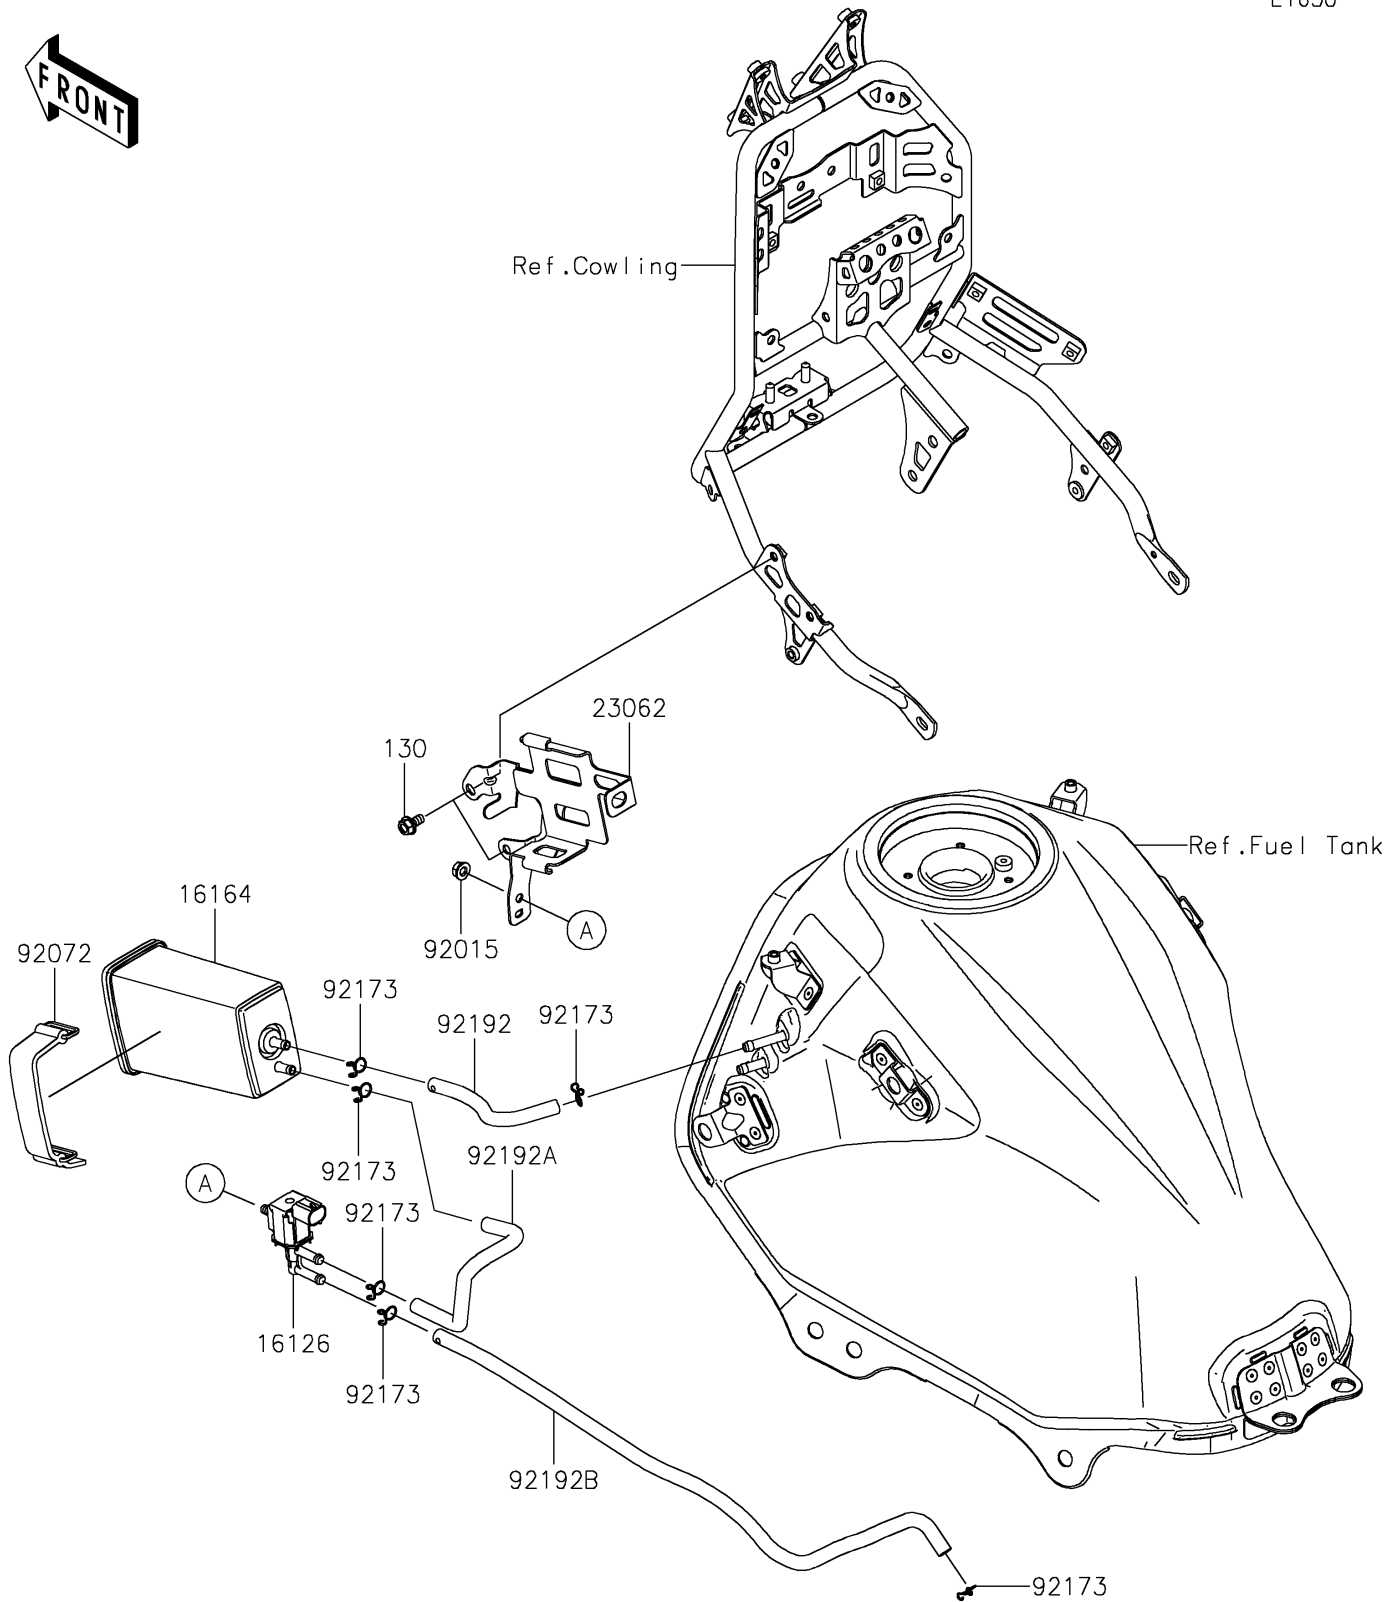

2020 VERSYS®-X 300

PARTS DIAGRAM

Fuel Evaporative System(CA)

E1650

2020 VERSYS®-X 300

PARTS LIST

Fuel Evaporative System(CA)

ITEM NAME

PART NUMBER

QUANTITY
