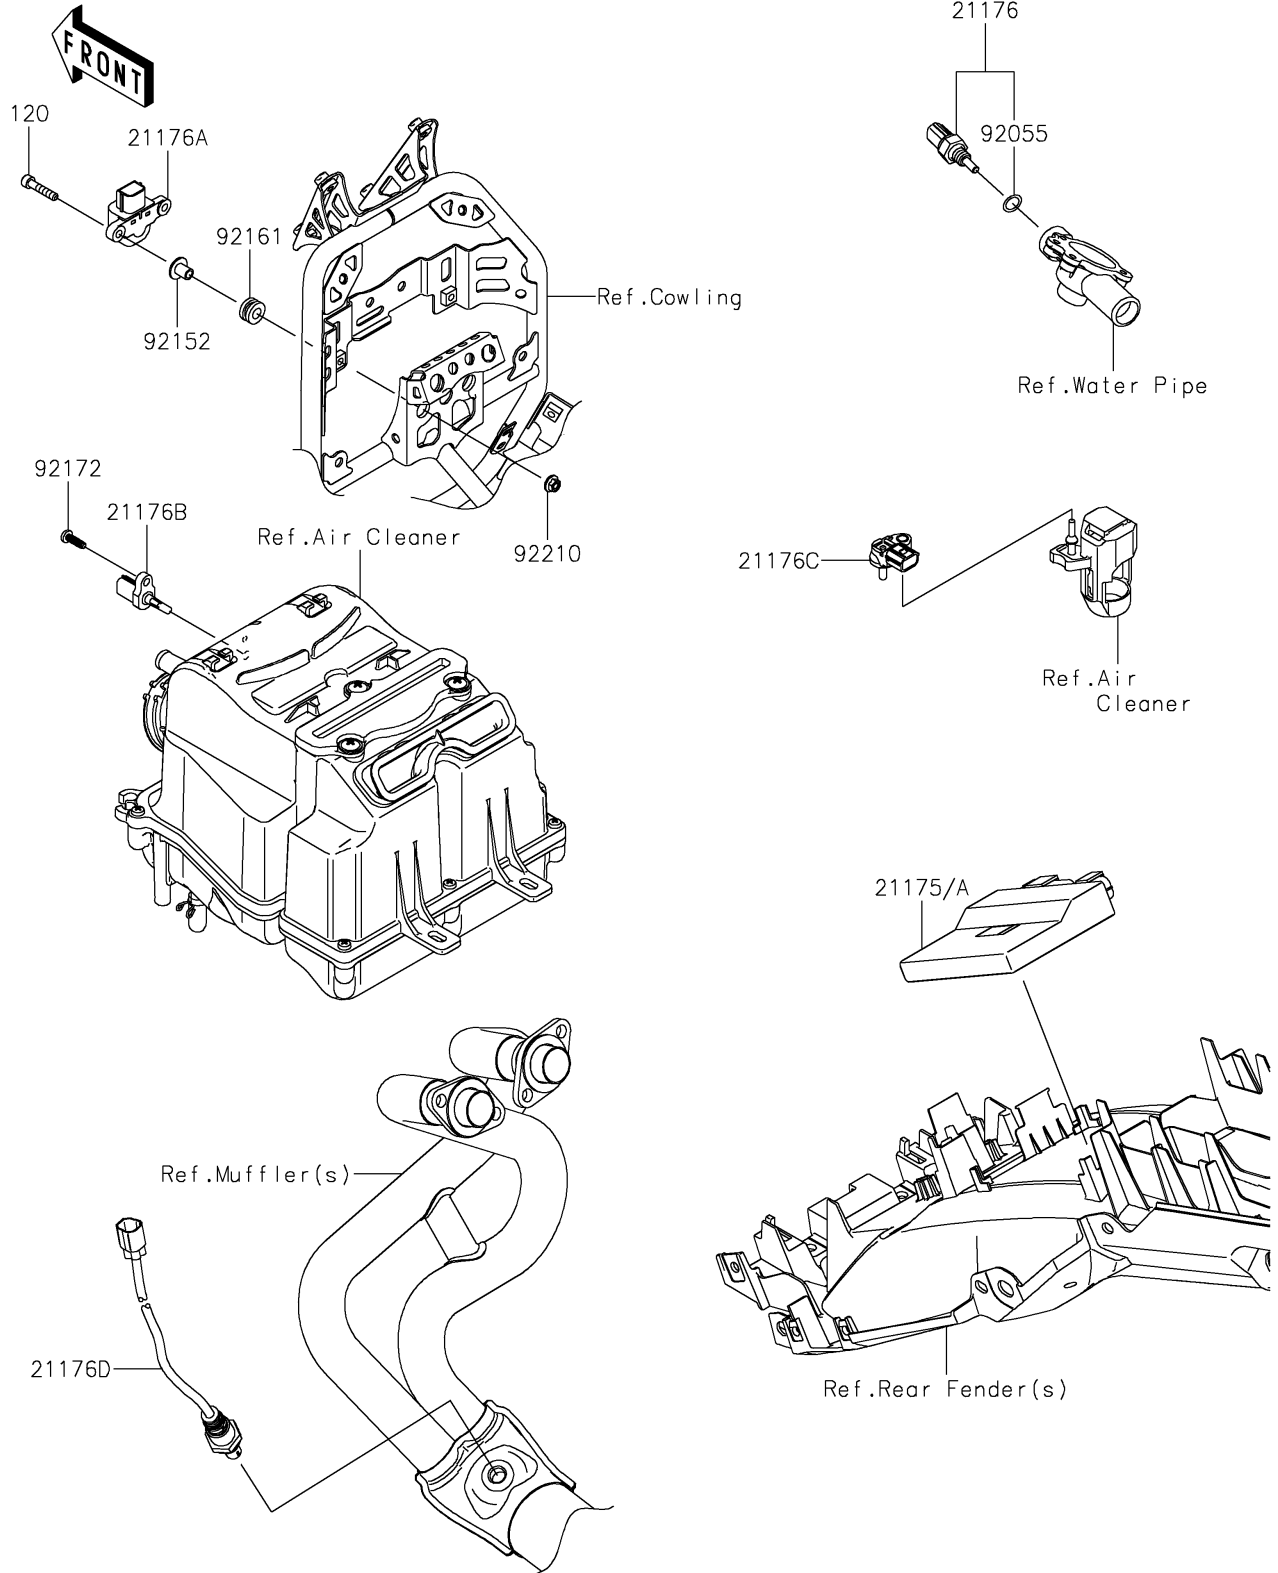

2017 Versys-X 300

PARTS DIAGRAM

Fuel Injection

E1530

2017 Versys-X 300

PARTS LIST

Fuel Injection

ITEM NAME	PART NUMBER	QUANTITY
BOLT-SOCKET,5X25 (Ref # 120)	120CA0525	2
CONTROL UNIT-ELECTRONIC (Ref # 21175)	21175-1262	1
CONTROL UNIT-ELECTRONIC (Ref # 21175A)	21175-1263	1
SENSOR,WATER TEMP (Ref # 21176)	21176-0009	1
SENSOR,VEHICLE-DOWN (Ref # 21176A)	21176-0026	1
SENSOR,AIR TEMPERATURE (Ref # 21176B)	21176-0048	1
SENSOR,PRESSURE (Ref # 21176C)	21176-0111	1
SENSOR,OXYGEN (Ref # 21176D)	21176-0839	1
RING-O,9.5X1.9 (Ref # 92055)	92055-0016	1
COLLAR,5.6X8X11.2 (Ref # 92152)	92152-1562	2
DAMPER,8X16X8.6 (Ref # 92161)	92161-0685	2
SCREW,TAPPING,5X16 (Ref # 92172)	92172-0790	1
NUT,FLANGED,5MM (Ref # 92210)	92210-0007	2