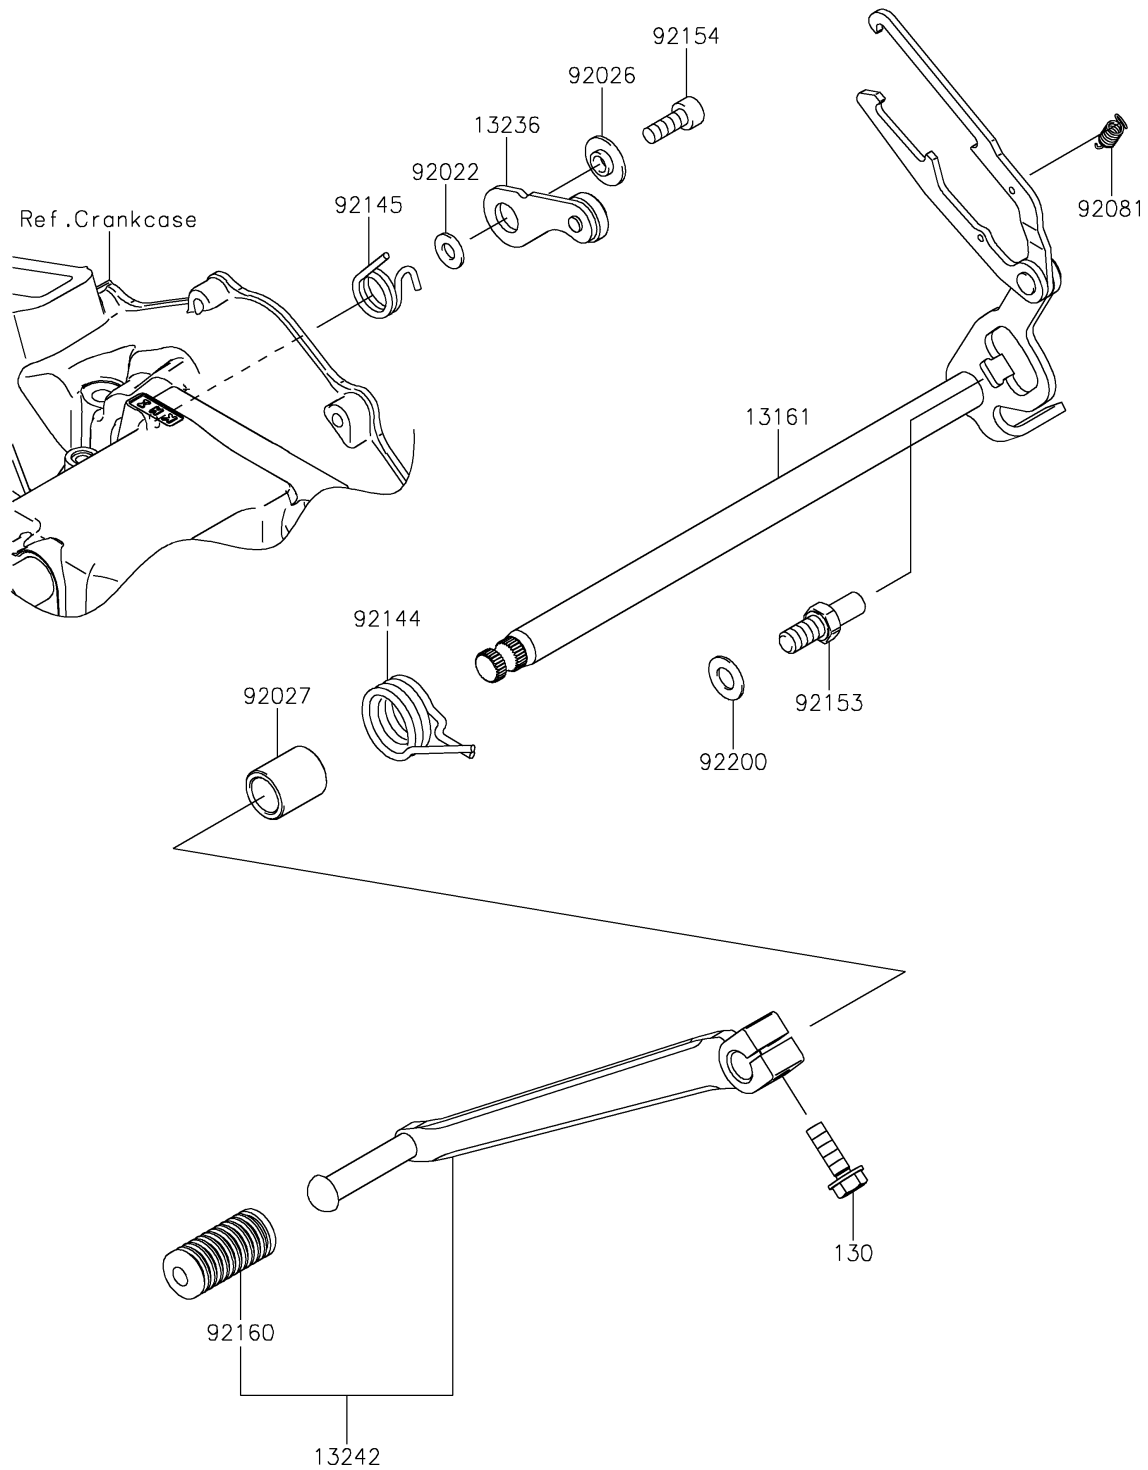

2020 VERSYS®-X 300

PARTS DIAGRAM

Gear Change Mechanism

E1370

2020 VERSYS® -X 300

PARTS LIST

Gear Change Mechanism

ITEM NAME

PART NUMBER

QUANTITY
