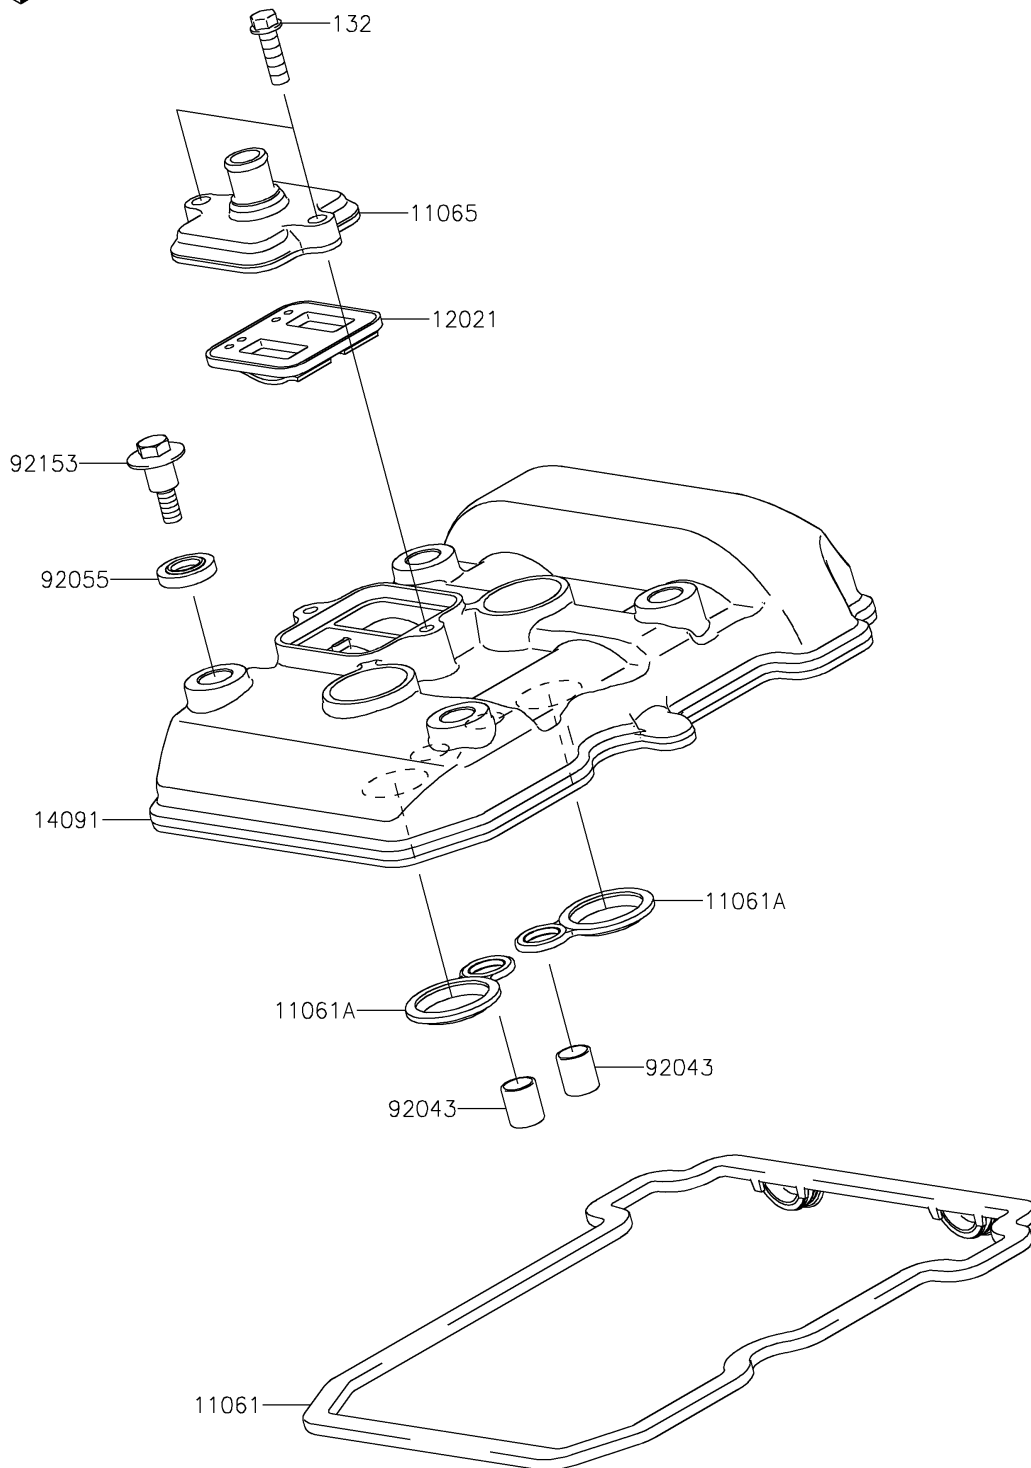

2020 VERSYS®-X 300

PARTS DIAGRAM

Cylinder Head Cover

E1112

2020 VERSYS® -X 300

PARTS LIST

Cylinder Head Cover

ITEM NAME

PART NUMBER

QUANTITY
