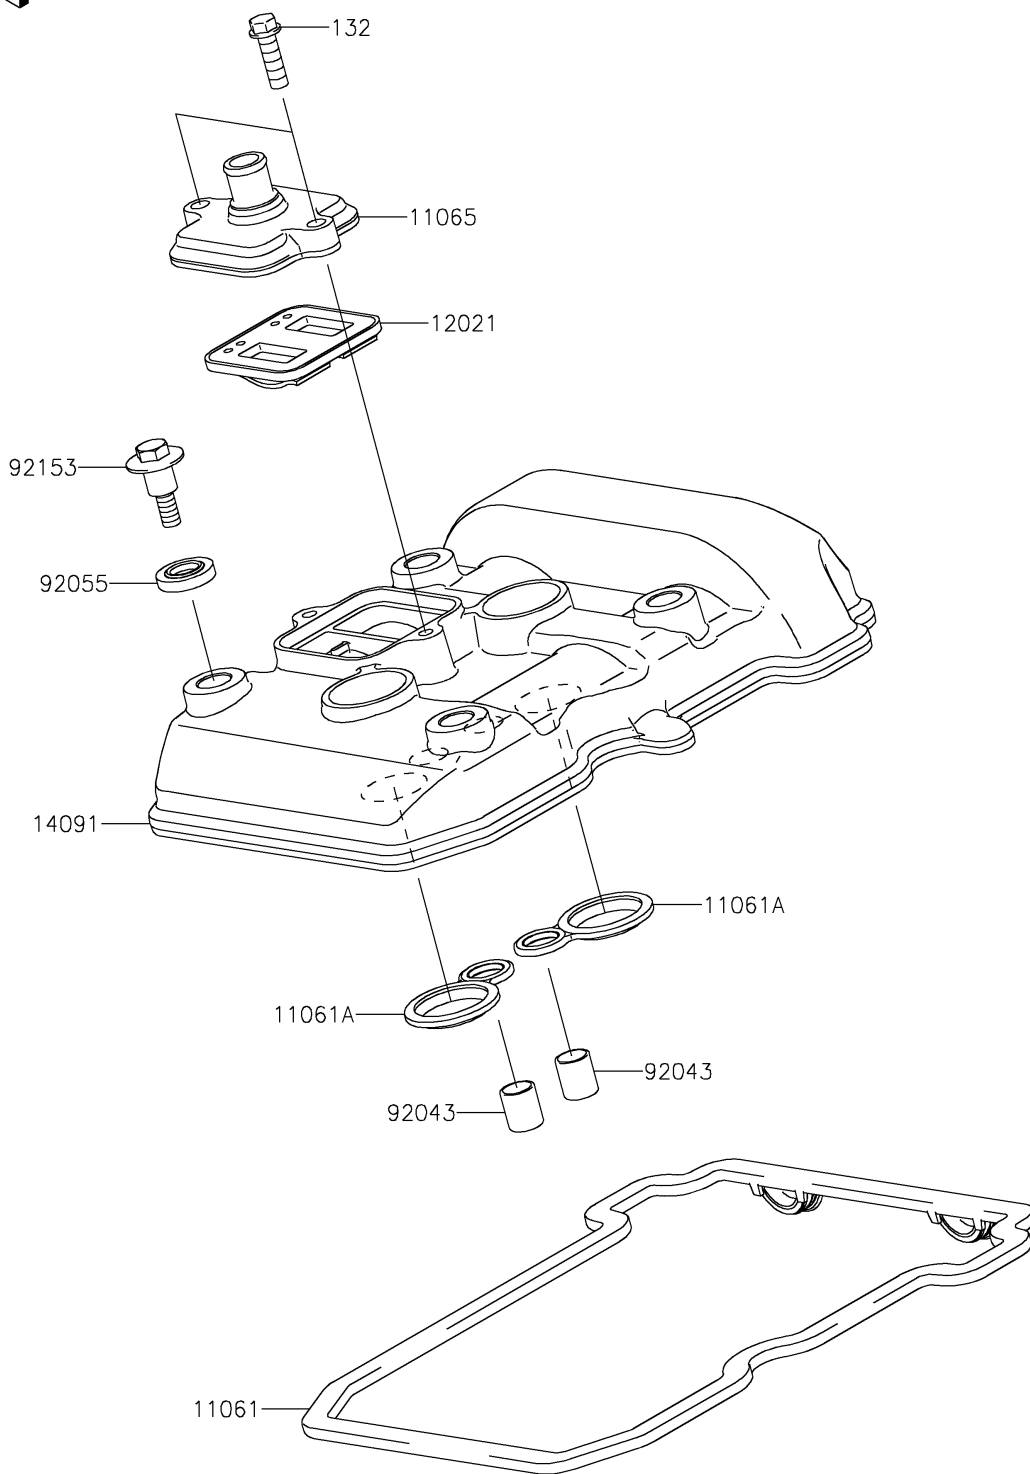

2017 Versys-X 300

PARTS DIAGRAM

Cylinder Head Cover

E1112

2017 Versys-X 300

PARTS LIST

Cylinder Head Cover

ITEM NAME	PART NUMBER	QUANTITY
-----------	-------------	----------
