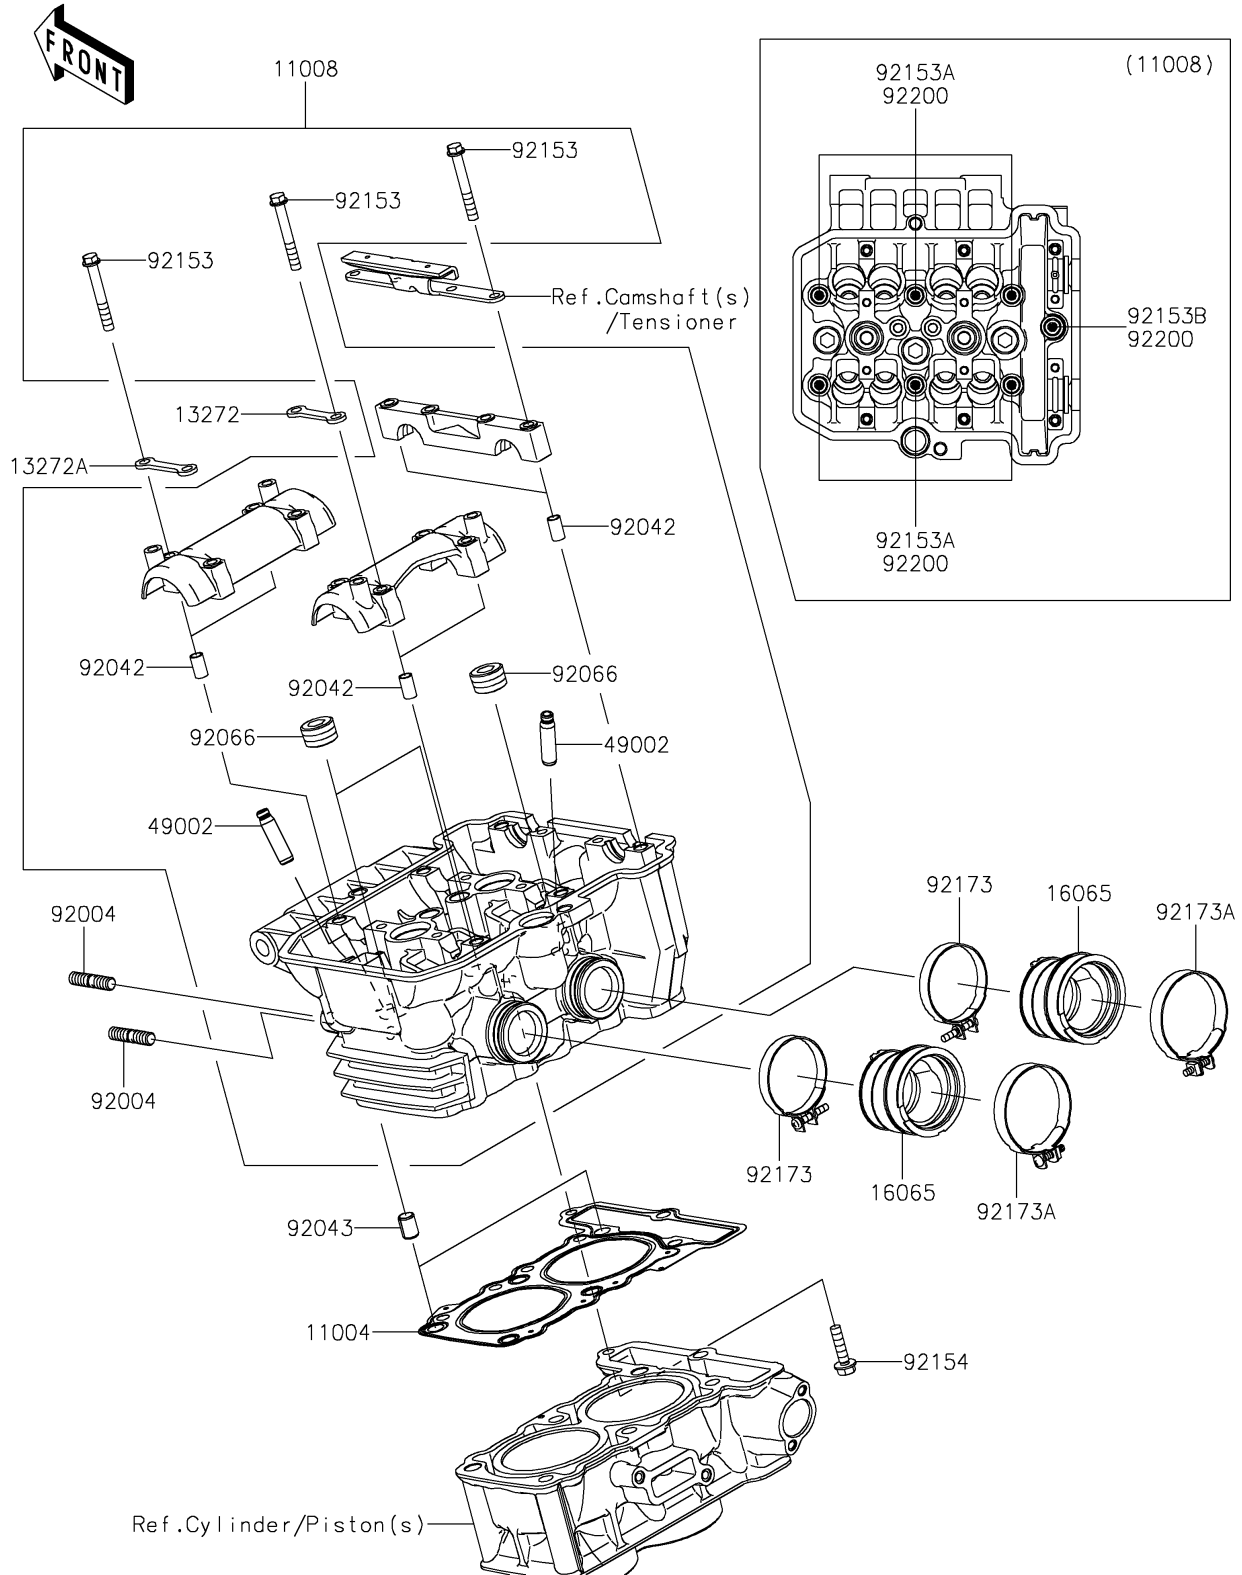

2020 VERSYS®-X 300

PARTS DIAGRAM

Cylinder Head

E1111

2020 VERSYS® -X 300

PARTS LIST

Cylinder Head

ITEM NAME

PART NUMBER

QUANTITY
